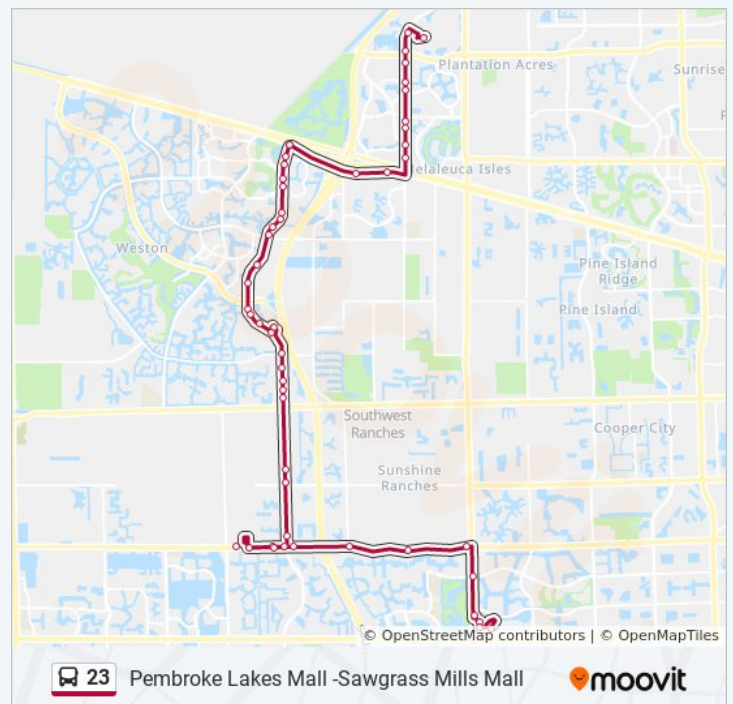

23 bus Info

Direction: Pembroke Lakes Mall Via Hospital & Academic Village

Stops: 50

Trip Duration: 60 min

Line Summary:

Weston R/Indian Trace
 Weston R/N Corporate Lakes B
 Weston R/N Commerce Pkw
 Weston R/Royal Palm Blvd
 Weston R/Executive Park L
 Weston R/W Corporate Lakes
 Cleveland Clinic Weston
 Weston R/Meridian Pkw
 Weston R/South Post R
 Weston R/Emerald W
 Weston R/Sw 41 S
 Weston R/Emerald Park Cir
 SW 160 A/Huntridge R
 SW 160 A/Stirling R
 SW 160 A/Sheridan S
 Sheridan S/Nw 160 A - (Dykes R)
 Sheridan S/Nw 163 A
 Sheridan St & NW 172 Ave
 Sheridan S/Jaguar Way
 Sheridan S/Nw 163 A
 Sheridan S/Nw 160 A - (Dykes R)
 Sheridan S/Nw 146 A
 Sheridan S/Nw 136 A
 Sheridan S/Flamingo R
 Flamingo R/Sheridan S (S)
 Flamingo R/#2026
 Flamingo R/Taft S
 Flamingo R/Johnson S
 NW 4 S/Flamingo R
 Pembroke Lakes Mall

Sunday	Not Operational
Monday	6:30 AM - 6:30 PM
Tuesday	6:30 AM - 6:30 PM
Wednesday	6:30 AM - 6:30 PM
Thursday	6:30 AM - 6:30 PM
Friday	6:30 AM - 6:30 PM
Saturday	Not Operational

23 bus Info

Direction: Sawgrass Mills Via Academic Village & Hospital

Stops: 51

Trip Duration: 60 min

Line Summary:

Weston R/S New River Cir

Weston R/S New River Cir

Weston R/N New River Cir

Weston R/Fairway Cir

Weston R/Hampton Lake B