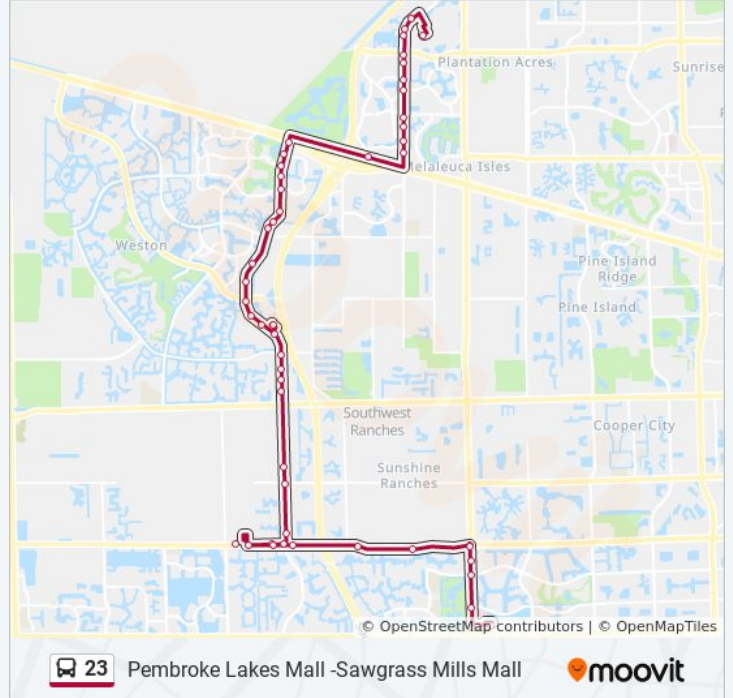

Use the Moovit App to find the closest 23 bus station near you and find out when is the next 23 bus arriving.

Direction: Pembroke Lakes Mall Via Hospital & Academic Village

50 stops

[VIEW LINE SCHEDULE](#)

23 bus Info

Direction: Pembroke Lakes Mall Via Hospital & Academic Village

Stops: 50

Trip Duration: 60 min

Line Summary:

Weston R/Indian Trace
 Weston R/N Corporate Lakes B
 Weston R/N Commerce Pkw
 Weston R/Royal Palm Blvd
 Weston R/Executive Park L
 Weston R/W Corporate Lakes
 Cleveland Clinic Weston
 Weston R/Meridian Pkw
 Weston R/South Post R
 Weston R/Emerald W
 Weston R/Sw 41 S
 Weston R/Emerald Park Cir
 SW 160 A/Huntridge R
 SW 160 A/Stirling R
 SW 160 A/Sheridan S
 Sheridan S/Nw 160 A - (Dykes R)
 Sheridan S/Nw 163 A
 Sheridan St & NW 172 Ave
 Sheridan S/Jaguar Way
 Sheridan S/Nw 163 A
 Sheridan S/Nw 160 A - (Dykes R)
 Sheridan S/Nw 146 A
 Sheridan S/Nw 136 A
 Sheridan S/Flamingo R
 Flamingo R/Sheridan S (S)
 Flamingo R/#2026
 Flamingo R/Taft S
 Flamingo R/Johnson S
 NW 4 S/Flamingo R
 Pembroke Lakes Mall

Direction: Sawgrass Mills Via Academic Village & Hospital

51 stops

23 bus Time Schedule

Sawgrass Mills Via Academic Village & Hospital
 Route Timetable:

Pembroke Lakes Mall
 NW 4 S/Memorial Hosp W
 Memorial Hospital W
 Flamingo R/Johnson S
 Flamingo R/Taft S
 Sheridan S/Flamingo R
 Sheridan S/Nw 136 A
 Sheridan S/Nw 148 A
 Sheridan S/Nw 160 A - (Dykes R)
 Sheridan S/Nw 160 A - (Dykes R)
 Sheridan S/Nw 163 A
 Sheridan St & NW 172 Ave
 Sheridan S/Jaguar Way
 Sheridan S/Nw 163 A
 SW 160 A/Sheridan S
 SW 160 A/Stirling R
 SW 160 A/Huntridge R
 Weston R/Griffin R
 Weston R/Sw 41 S - (Home Depot)
 Weston R/Sw 41 S
 Weston R/Emerald W
 Weston R/South Post R
 Cleveland Clinic Weston
 Weston R/Meridian Pkw
 Weston R/Cleveland Clinic B
 Weston R/S Commerce Pkw
 Weston R/Royal Palm Blvd
 Weston R/N Commerce Pkw South
 Weston R/N Corporate Lakes B
 Weston R/Indian Trace
 Weston R/Fairlake B - (Centry Isl Plz)