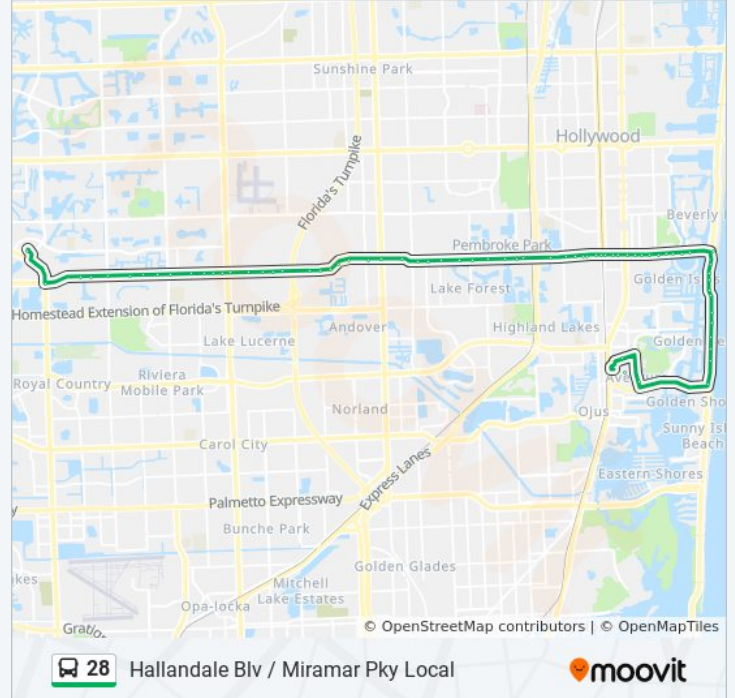

Miramar Pkw/Sw 67 A

Miramar Pkw/Sw 66 T

Miramar Pkw/Sw 64 A

Miramar Pkw/Sw 62 A

Hallandale Beach Blvd & Us 441

Hallandale Beach Blvd & Us 441

Hallandale Beach B/Marion R

Hallandale Bch B/Sw 56 A

Hallandale Bch B/Sw 52 A

Hallandale Bch B/Sw 48 A

Hallandale Bch B/#4350

Hallandale Bch B/Sw 40 A

Hallandale Bch B/#3520

Hallandale Bch B/Sw 32 A

Hallandale Bch B/Lake Shore D

Hallandale Bch B/#3120

Hallandale Bch B/Sw 10 T

Hallandale Beach B/Sw 8 A

Hallandale Bch B/Sw 7 A

Hallandale Bch B/Sw 5 A

Hallandale Bch B/Sw 4 A

Hallandale Bch B/Sw 2 A

Hallandale Bch B/Dixie Hw

Hallandale Bch B/Se 1 A

Hallandale Bch B/Se 3 A

Hallandale Bch B/Se 4 A - (Us 1)

Hallandl Bch B/Us 1

Hallandl Bch B/Ne 8 A

Hallandl Bch B/Ne 10 A

Hallandale Bch B/Ne 12 A

Hallandl Bch B/Ne 14 A

Id:0049 Hallandale Bch B/Se 16 A

Hallandale Bch B/Layne B