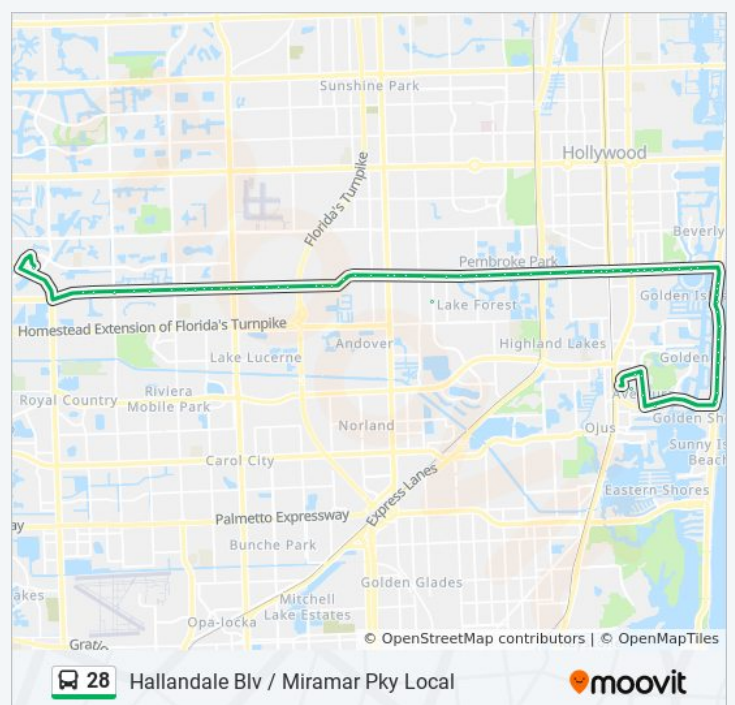

28 bus Info

Direction: Miramar Town Center

Stops: 71

Trip Duration: 64 min

Line Summary:

Hallandale Bch B/Ne 8 A - (Us 1)

Us 1 & Hallandale Beach Blvd

Hallandale Bch B/Ne 3 A