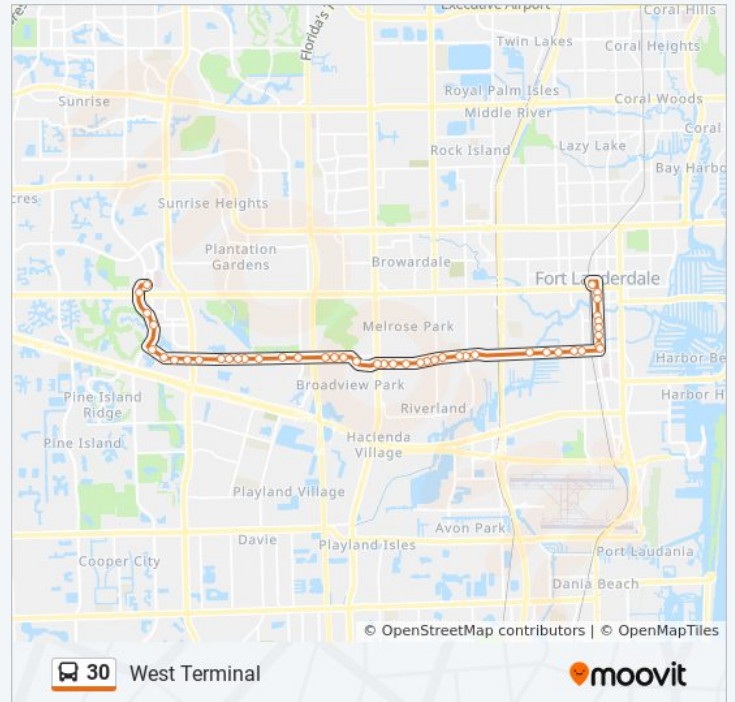

30 bus Info

Direction: Central Terminal

Stops: 44

Trip Duration: 38 min

Line Summary:

Davie B/Sw 37 A
 Davie B/Sw 36 A
 Davie B/Sw 35 A
 Davie B/Sw 33 T - (Twin Oaks Plaza)
 Davie B/Sw 32 A
 Davie B/Sw 30 A
 Davie B/Sw 28 T
 Davie B/Sw 28 A - (Riverland Sc)
 Davie B/Sw 26 A
 Davie B/Sw 17 A
 Davie B/Sw 15 A
 Davie B/Sw 9 A - (Rio Nuevo)
 Davie B/Sw 9 A
 Davie B/Sw 8 A
 Davie B/Sw 4 A
 Davie Blvd & Andrews Ave
 Andrews A/Se 9 S
 Andrews A/Se 7 S
 SW 6 St & Andrews Ave
 Broward County Courthouse
 Andrews A/Se 2 S
 Broward Central Terminal

Peters R/Sw 59 A

Peters R/Sw 66 A - (Renmar D)

Peters R/Sw 67 T

Peters R/Sw 69 A

Peters R/Sw 71 A

Peters R/University D (E)

Peters Rd & University Dr

Peters R/Sw 80 T - (La Quinta)

Peters R/Sw 82 A - (Plantation Colony)

30 bus Info

Direction: West Terminal

Stops: 45

Trip Duration: 36 min

Line Summary:

Peters R/Pine Island R

Pine Island R/Sw 6 S