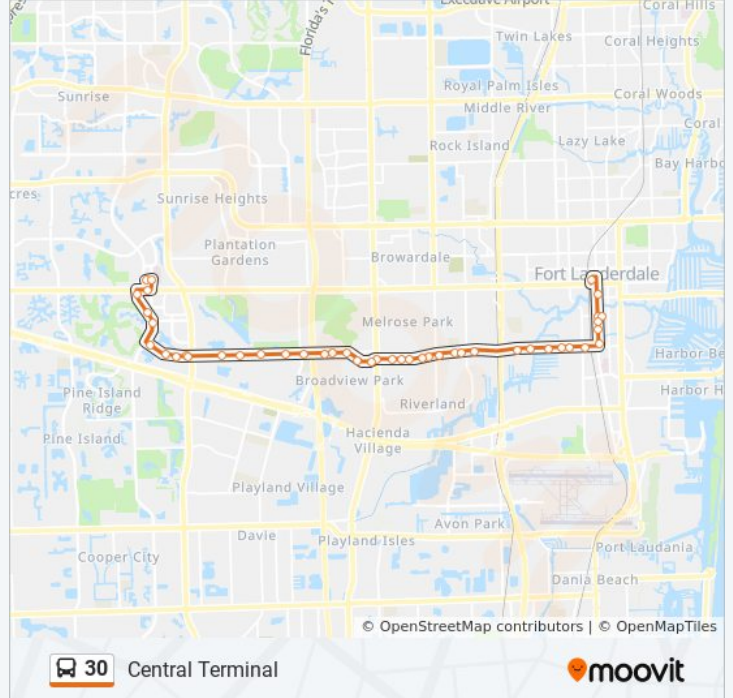

Direction: Central Terminal

44 stops

[VIEW LINE SCHEDULE](#)

- West Regional Terminal
- NW 2 S/Nw 84 A
- Broward B/Nw 84 A - (Library)
- Pine Island R/Broward B (S)
- Pine Island R/Sw 3 S
- Pine Island R/Sw 6 S
- Peters R/Pine Island R
- Peters R/#8200 - (Plantation Colony)
- Peters R/Sw 80 T
- Peters R/University D (W)
- Peters Rd & University Dr
- Peters R/Sw 71 A
- Peters R/Sw 67 T
- Peters R/Sw 63 A
- Peters R/Sw 59 A
- Peters R/Sw 54 A
- Peters R/Sw 51 A
- Peters R/Sw 49 A
- Peters R/Sw 46 A
- Davie B/Sw 44 T
- Davie B/Sw 42 A
- Davie Blvd & Us 441

30 bus Info

Direction: Central Terminal

Stops: 44

Trip Duration: 38 min

Line Summary:

Davie B/Sw 37 A
 Davie B/Sw 36 A
 Davie B/Sw 35 A
 Davie B/Sw 33 T - (Twin Oaks Plaza)
 Davie B/Sw 32 A
 Davie B/Sw 30 A
 Davie B/Sw 28 T
 Davie B/Sw 28 A - (Riverland Sc)
 Davie B/Sw 26 A
 Davie B/Sw 17 A
 Davie B/Sw 15 A
 Davie B/Sw 9 A - (Rio Nuevo)
 Davie B/Sw 9 A
 Davie B/Sw 8 A
 Davie B/Sw 4 A
 Davie Blvd & Andrews Ave
 Andrews A/Se 9 S
 Andrews A/Se 7 S
 SW 6 St & Andrews Ave
 Broward County Courthouse
 Andrews A/Se 2 S
 Broward Central Terminal

Direction: West Terminal

45 stops

[VIEW LINE SCHEDULE](#)

Broward Central Terminal
 Andrews A/Broward B
 Andrews A/Las Olas B
 Andrews A/Sw 5 S
 SW 6 St & Andrews Ave
 Andrews A/Sw 7 S
 Andrews A/Sw 9 S

30 bus Time Schedule

Peters R/Sw 82 A - (Plantation Colony)

30 bus Info

Direction: West Terminal

Stops: 45

Trip Duration: 36 min

Line Summary:

Peters R/Pine Island R

Pine Island R/Sw 6 S