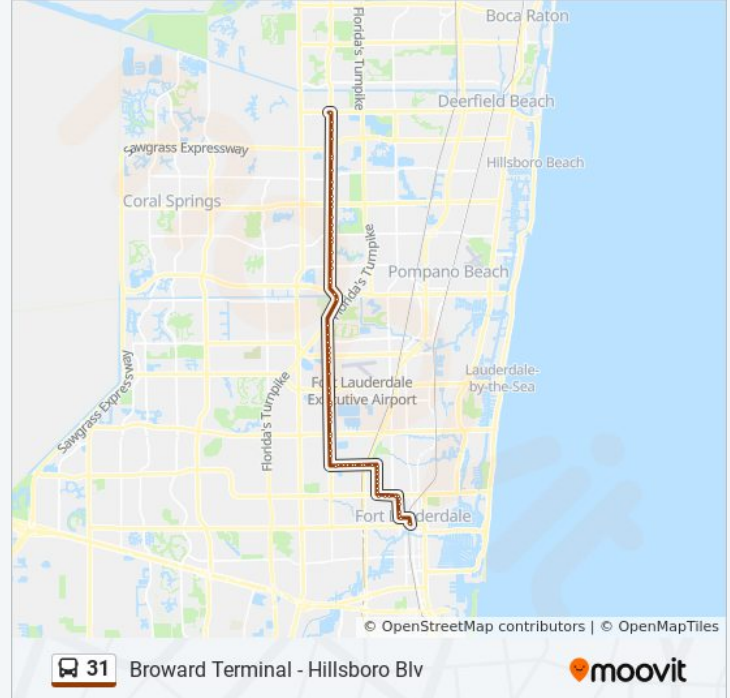

NW 31 A/Nw 44 S

NW 31 A/Nw 40 S

NW 31 A/Nw 39 S

NW 31 A/Nw 35 S

NW 31 A/Oakland Park B (N)

NW 31 A/Oakland Park B (S)

NW 31 A/Nw 28 S

NW 31 A/Nw 26 S

NW 31 A/Nw 24 S

NW 19 S/Nw 30 A

NW 19 S/Nw 29 A

NW 19 S/Nw 28 A

NW 19 S/Nw 26 T

NW 19 St/Nw 24 T

NW 19 S/Rock Island Elem Sch

NW 19 S/Nw 23 A - (Nw 21 A)

NW 19 S/Nw 21 A

NW 19 S/#1900

NW 15 A/Nw 18 C

NW 15 A/Nw 17 S
 NW 15 A/Nw 15 P
 NW 15 A/Nw 14 C
 NW 15 A/Nw 13 C - (Chateau Pk)
 NW 15 A/Nw 12 S
 NW 15 A/Nw 11 S
 Sunrise B/Nw 15 A
 Sunrise B/Nw 13 A
 Sunrise B/Nw 11 A
 Sunrise B/Powerline R
 Sunrise B/Nw 7 T
 NW 7 A/Nw 9 S
 NW 7 A/Nw 8 S
 NW 7 A/Sistrunk B
 NW 7 A/Nw 5 S
 NW 4 S/Nw 6 A - (Family Health Ctr)
 Broward Central Terminal

Direction: Central Terminal Via Bc North

79 stops

[VIEW LINE SCHEDULE](#)

Hillsboro Blvd & Lyons Rd
 Lyons R/Johnson R
 Lyons R/Sol Press B - (Cck Rec Ctr)
 Lyons R/Sawgrass B
 Lyons R/Winston Park B
 Lyons R/Winston Park B
 Lyons R/Hilton R - (Banyan Trails D)
 Lyons R/Wiles R
 Lyons R/Cullum R - NW 42 D
 Lyons R/Coral Tree C - (Rivera Palms)
 Lyons R/Nw 37 S
 Lyons R/Sample R