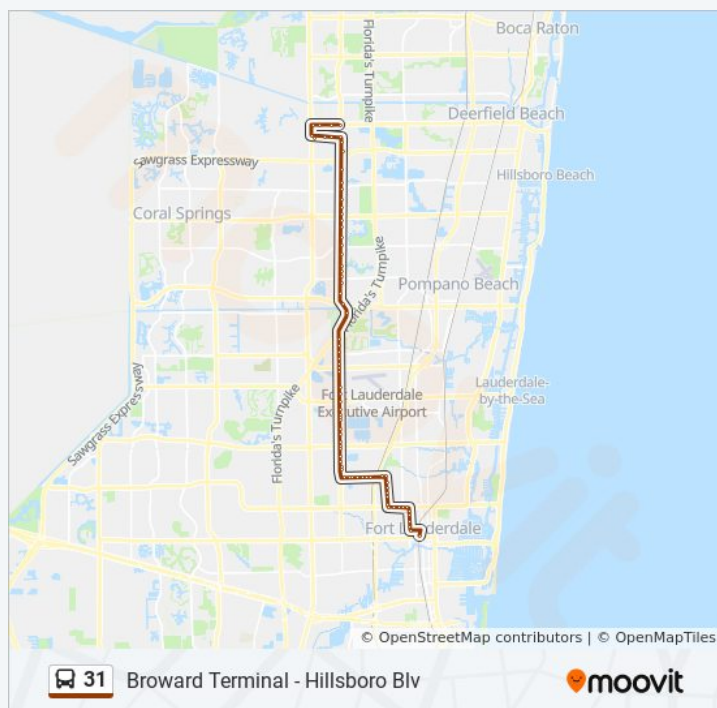

NW 19 S/Nw 28 T

NW 19 S/Nw 29 A

NW 19 S/Nw 30 A

NW 31 A/Nw 24 S

NW 31 A/Nw 24 S

NW 31 A/Nw 26 S

31 bus Time Schedule

Lyons - Hillsboro Route Timetable:

Sunday	6:30 AM - 10:05 PM
Monday	Not Operational
Tuesday	Not Operational
Wednesday	Not Operational
Thursday	Not Operational
Friday	Not Operational
Saturday	5:44 AM - 11:09 PM

31 bus Info

Direction: Lyons - Hillsboro

Stops: 77

Trip Duration: 56 min

Line Summary:

NW 31 A/Nw 28 S

Oakland Park Blvd & 31 Ave

NW 31 A/Oakland Park B (N)

NW 31 A/Oakland Park B

NW 31 A/Nw 35 S