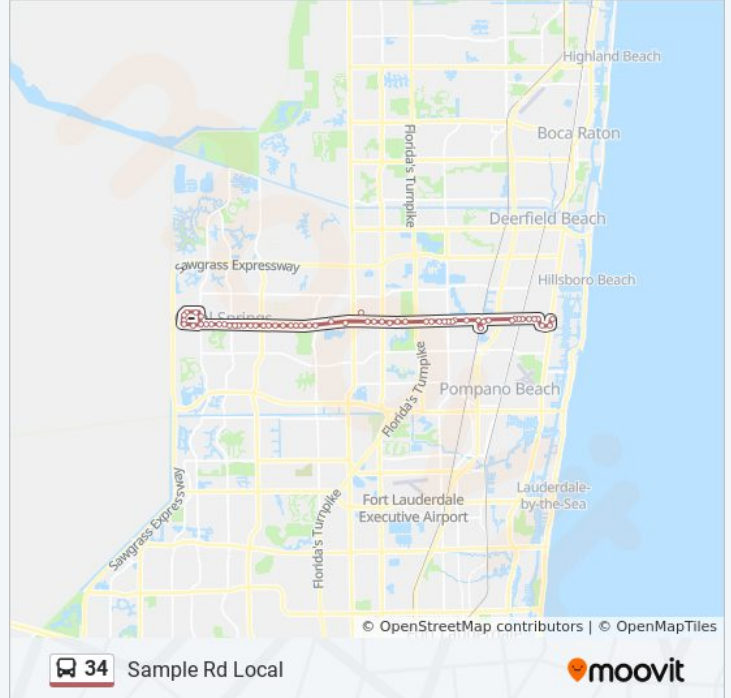

**Direction: Coral Springs Via Tri-Rail**

60 stops

[VIEW LINE SCHEDULE](#)

Us 1 & Sample Rd

NE 33 S/Us1

NE 33 S/Ne 15 A

Sample R/Ne 13 T

Sample R/Ne 12 A

Sample R/Nw 29 A

**34 bus Time Schedule**

Coral Springs Via Tri-Rail Route Timetable:

Sunday	7:53 AM - 8:00 PM
Monday	5:10 AM - 10:10 PM
Tuesday	5:10 AM - 10:10 PM
Wednesday	5:10 AM - 10:10 PM
Thursday	5:10 AM - 10:10 PM
Friday	5:10 AM - 10:10 PM
Saturday	5:55 AM - 9:55 PM

**34 bus Info**

**Direction:** Coral Springs Via Tri-Rail

**Stops:** 60

**Trip Duration:** 54 min

**Line Summary:**

Sample R/Tradewinds Park  
Sample R/Coral Tree Cir  
Sample R/Nw 42 A  
Sample R/Lyons R  
Sample R/Fishermans D  
Sample Rd/Banks Rd  
Seminole Casino Coconut Creek  
Sample Rd & Turtle Creek Rd  
Sample R/Turtle Run B  
Sample R/Rock Island R  
Sample R/Rock Island R  
Sample R/Woodside D  
Sample R/Riverside D - (Ihop)  
Sample R/Riverside D  
Sample R/Nw 85 A  
Sample R/Nw 87 A  
Sample R/Brokenwoods D  
Sample Rd & University Dr  
Sample Rd & University Dr  
Sample R/Nw 96 A - (Coral Hills D)  
Sample R/Coral Hills D  
Sample R/Nw 101 A  
Sample R/Nw 101 A - (Eberling Bld)  
Sample R/Nw 104 A  
Sample R/Coral Spring D  
Sample R/Nw 110 A  
Sample R/Nw 110 A  
Sample R/Nw 34 C  
Sample R/Nw 114 L  
Sample Rd & Coral Ridge Dr  
Coral Ridge D/Nw 36 S  
NW 39 S/Nw 120 A  
NW 39 S/Nw 124 A

NW 124 A/Nw 39 S

NW 124 A/Nw 35 S

Sample R/Sportplex D - NW 124 A

Sample R/Sabel Point

Sample Rd & Coral Ridge Dr

**Direction: Sample - Us 1 Via Tri-Rail**

52 stops

[VIEW LINE SCHEDULE](#)