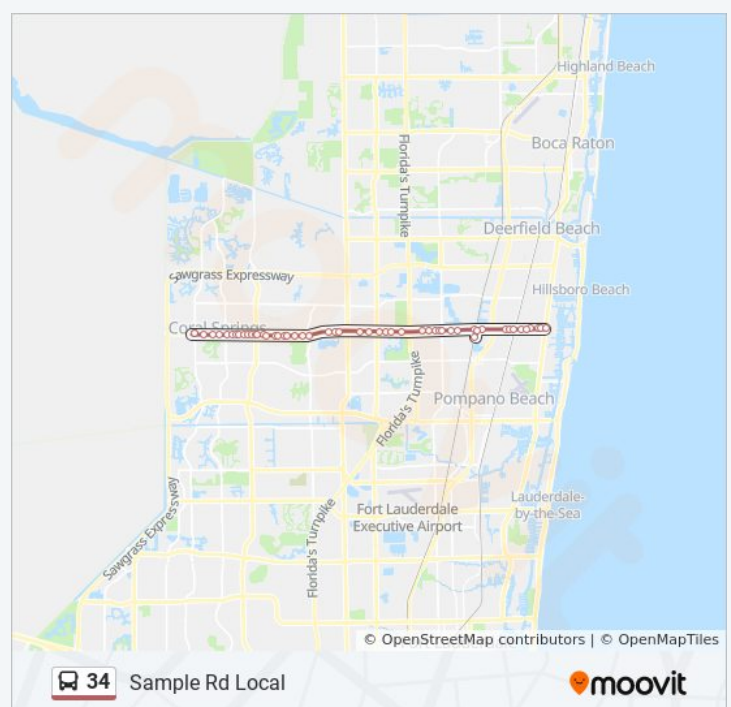

NW 124 A/Nw 39 S

NW 124 A/Nw 35 S

Sample R/Sportplex D - NW 124 A

Sample R/Sabel Point

Sample Rd & Coral Ridge Dr

**Direction: Sample - Us 1 Via Tri-Rail**

52 stops

[VIEW LINE SCHEDULE](#)

Sample R/Nw 85 A

Sample R/Nw 85 A - (Coral Pines)

Sample R/Riverside D (W)

Sample R/Riverside D (E)

Sample R/Holiday Springs B (W)

Sample R/Rock Island R (W)

Sample R/Rock Island R (E)

Sample R/Turtle Run B

**34 bus Time Schedule**

Sample - Us 1 Via Tri-Rail Route Timetable:

Sunday	8:00 AM - 7:05 PM
Monday	5:00 AM - 10:00 PM
Tuesday	5:00 AM - 10:00 PM
Wednesday	5:00 AM - 10:00 PM
Thursday	5:00 AM - 10:00 PM
Friday	5:00 AM - 10:00 PM
Saturday	5:40 AM - 10:00 PM

**34 bus Info**

**Direction:** Sample - Us 1 Via Tri-Rail

**Stops:** 52

**Trip Duration:** 49 min

**Line Summary:**

Sample R/Turtle Creek D (W)  
Sample Rd & Turtle Creek Rd  
Sample R/Banks R  
Sample R/Fishermans D  
Sample R/Lyons R  
Sample R/Nw 42 A  
Sample R/Coral Tree Cir  
Sample R/Tradewinds Park  
Sample R/Nw 27 A - (Fesitval Flea Mk)  
Sample R/Nw 27 A  
Sample R/#2300 - (Social Security)  
Sample R/Powerline R (W)  
Sample Rd & Powerline Rd  
Sample R/#1800  
Sample R/Nw 14 A  
Sample R/Andrews A  
NW 8 A/Sample R  
Tcra Sample Rd Tri-Rail  
Sample R/Nw 5 T  
Sample R/Ne 3 A  
Sample R/Ne 5 A  
Sample R/Dixie Hwy  
Sample R/Ne 10 T - (Sample Plaza)  
Sample R/Ne 12 A  
Sample R/Ne 13 T  
Sample R/Ne 16 T  
Sample R/Ne 17 A  
Us 1 & Sample Rd