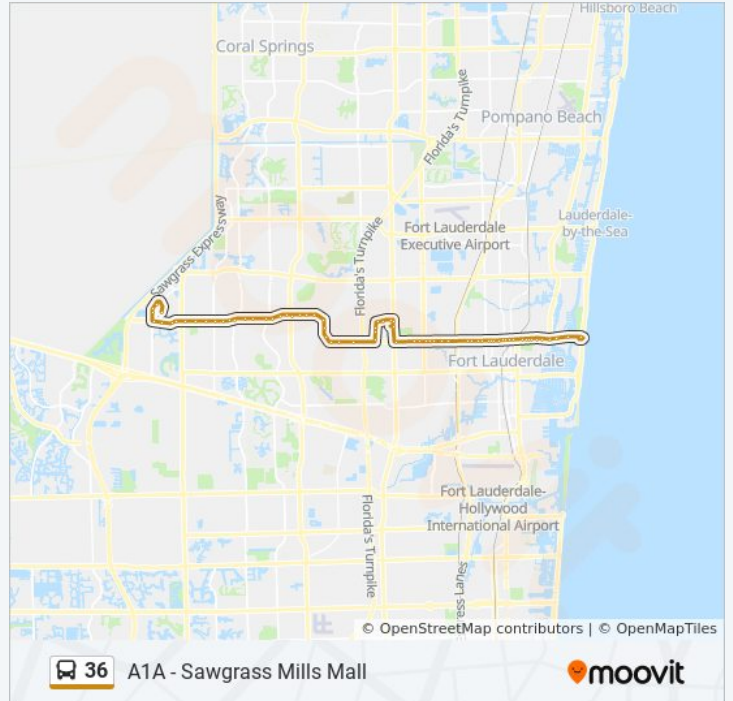

**Direction: Sunrise - A1a Via Lauderhill Transit Center**

71 stops

[VIEW LINE SCHEDULE](#)

Sawgrass Mills Mall  
 NW 136 A/Red Snaper R  
 NW 136 A/Nw 22 P  
 NW 136 A/Nw 21 S  
 Sunrise B/Nw 136 A  
 Sunrise B/Yellow Toucan R  
 Sunrise B/Purple Parrot P  
 Sunrise B/Purple Parrot P  
 Sunrise B/Flamingo R

**36 bus Time Schedule**

Sunrise - A1a Via Lauderhill Transit Center Route  
 Timetable:

Sunday	6:45 AM - 8:45 PM
Monday	5:00 AM - 11:25 PM
Tuesday	5:00 AM - 11:25 PM
Wednesday	5:00 AM - 11:25 PM
Thursday	5:00 AM - 11:25 PM
Friday	5:00 AM - 11:25 PM
Saturday	5:26 AM - 11:07 PM

**36 bus Info**

**Direction:** Sunrise - A1a Via Lauderhill Transit Center

**Stops:** 71

**Trip Duration:** 93 min

**Line Summary:**

Sunrise B/Nw 118 A

Sunrise B/Nw 115 T

Sunrise B/Hiatus R