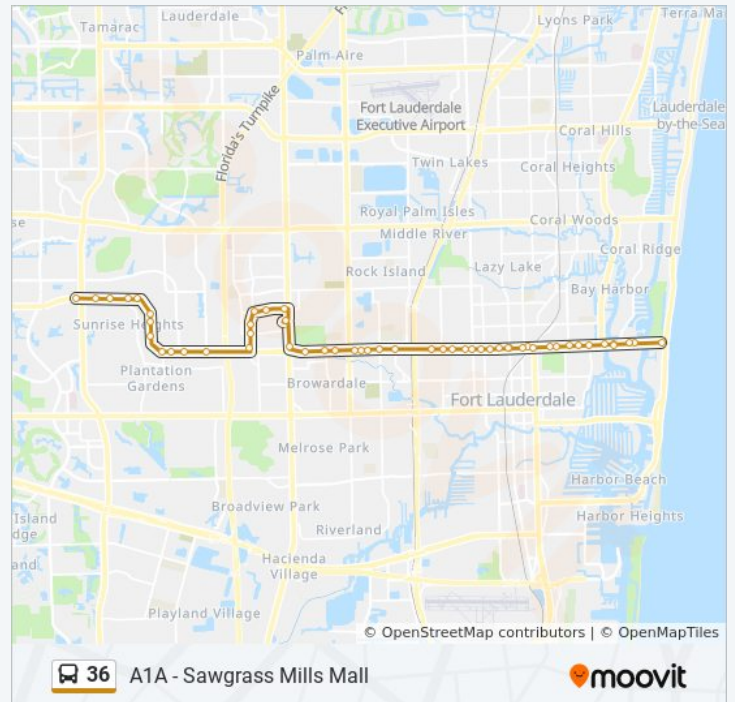

**Direction: Sunrise - University Via Lauderhill  
Transit Center**

52 stops

[VIEW LINE SCHEDULE](#)

### **36 bus Time Schedule**

Sunrise - University Via Lauderhill Transit Center  
Route Timetable:

- Sunrise Blvd & A1a
- Galleria Mall
- The Galleria at Fort Lauderdale
- Sunrise Blvd & Bayview Dr
- Sunrise B/Middle River D
- Sunrise B/Ne 20 A
- Sunrise B/Ne 17 W
- Sunrise B/Ne 17 A
- Sunrise B/Ne 15 A
- Sunrise B/Ne 12 A
- Sunrise B/Ne 10 A
- Sunrise B/Flagler D
- Sunrise B/Ne 4 A
- Sunrise B/Ne 4 A
- Sunrise B/Andrews A
- Sunrise B/Andrews A
- Sunrise B/Nw 3 A
- Sunrise B/Nw 6 A
- Sunrise B/Nw 7 T
- Sunrise B/Powerline R
- Sunrise B/Nw 10 A
- Sunrise B/Nw 13 T
- Sunrise B/Nw 15 A
- Sunrise B/Nw 16 A
- Sunrise B/Nw 24 A
- Sunrise Blvd & 27 Ave
- Sunrise B/Nw 28 T
- Sunrise B/Nw 29 T
- Sunrise B/Nw 31 A
- Sunrise B/Swap Shop
- Sunrise B/Nw 34 A
- Sunrise B/Us 441

Sunday	7:42 PM - 8:12 PM
Monday	Not Operational
Tuesday	Not Operational
Wednesday	Not Operational
Thursday	Not Operational
Friday	Not Operational
Saturday	Not Operational

**36 bus Info**

**Direction:** Sunrise - University Via Lauderhill Transit Center

**Stops:** 52

**Trip Duration:** 61 min

**Line Summary:**

Us 441/Sunrise B (N)

Lauderhill Transit Center

NW 16 S/Us 441

NW 16 S/Nw 43 T

NW 16 S/Nw 47 A