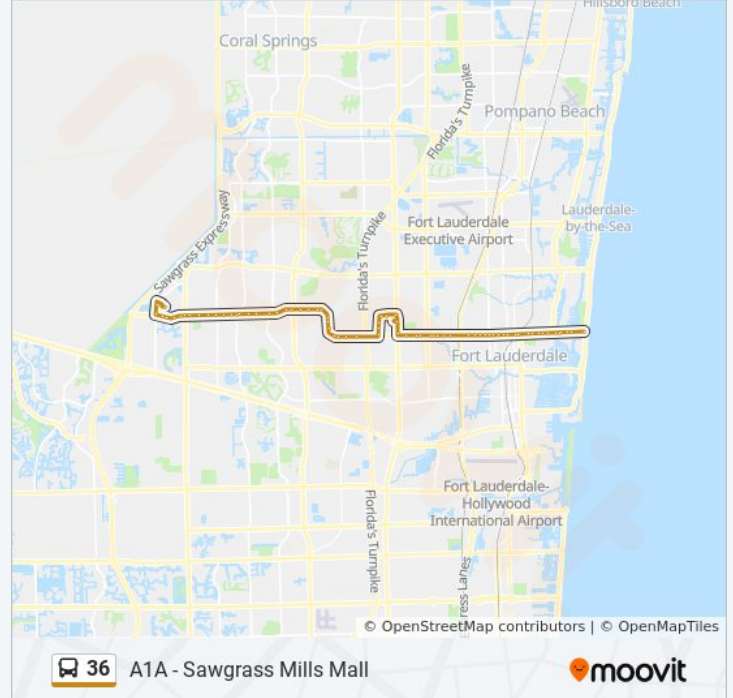

Us 441/Sunrise B (N)

Lauderhill Transit Center

NW 16 S/Us 441

NW 16 S/Nw 43 T

NW 16 S/Nw 47 A

NW 47 A/Nw 13 C

NW 47 A/Nw 12 S

NW 47 A/Nw 10 C

Sunrise Blvd & NW 56 Ave

Sunrise B/Sunset Strip - (Tri-City Plaza)

Sunrise B/Sunset Strip

Sunrise B/Nw 65 A

Sunrise B/Nw 11 P

Sunrise B/Nw 14 S

Sunrise B/Nw 16 S

Sunrise B/Nw 70 A

Sunrise B/Nw 70 A

Sunrise B/Nw 75 A

Sunrise B/University D - (Motorola Ent)

Sunrise B/University D

Sunrise B/Jacaranda Plaza Ent

Sunrise B/Pine Island R  
 Sunrise B/N Pine Island R (W)  
 Sunrise B/Nw 94 A  
 Sunrise B/Nw 98 A  
 Sunrise B/Nob Hill R  
 Sunrise B/Nob Hill R  
 Sunrise B/Nw 106 A  
 Sunrise B/Nw 108 A  
 Sunrise B/Nw 112 A  
 Sunrise B/Nw 115 T  
 Sunrise B/Nw 118 A  
 Sunrise B/Flamingo R  
 Sunrise B/Flamingo R  
 Sunrise B/Purple Parrot P  
 Sunrise B/White Seahorse W  
 Sunrise B/Yellow Toucan R (E)  
 Sunrise B/Yellow Toucan R (W)  
 NW 136 A/Sunrise B (N)  
 NW 136 A/Green Toad R  
 Sawgrass Mills Mall

**Direction: Sunrise - A1a Via Lauderhill Transit Center**

71 stops

[VIEW LINE SCHEDULE](#)

Sawgrass Mills Mall  
 NW 136 A/Red Snaper R  
 NW 136 A/Nw 22 P  
 NW 136 A/Nw 21 S  
 Sunrise B/Nw 136 A  
 Sunrise B/Yellow Toucan R  
 Sunrise B/Purple Parrot P  
 Sunrise B/Purple Parrot P  
 Sunrise B/Flamingo R