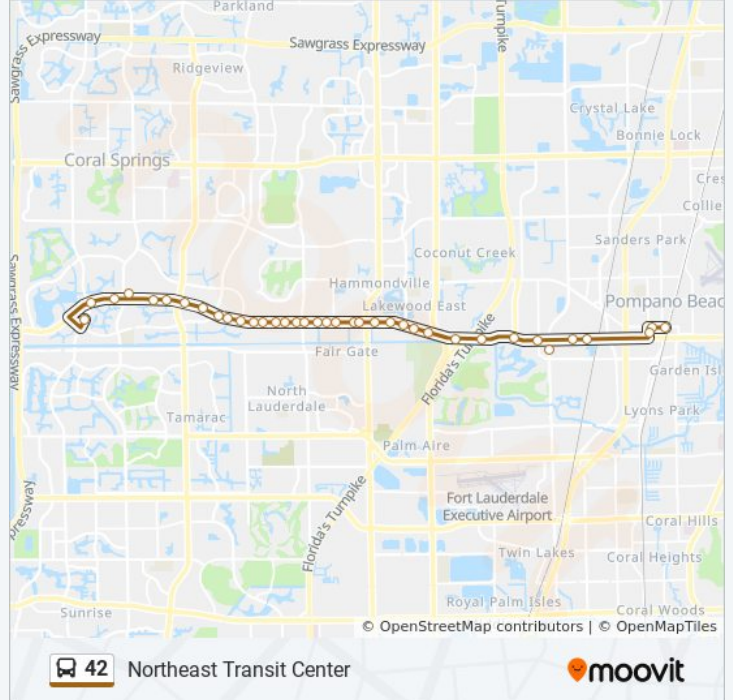

Stops: 37

Trip Duration: 35 min

Line Summary:

Atlantic B/Us 441

Atlantic B/Us 441

Atlantic B/Lakewood Cir

Atlantic B/Banks R

Atlantic B/Hemingway Cir

Atlantic B/Lyons R - (Vista Verde)

Atlantic B/Lyons R - (Banyan Bay Apts)

Atlantic B/Fl Turnpike - (Oasis)

Atlantic B/Nw 31 A

Atlantic B/Nw 27 A

Atlantic Blvd & Powerline Rd

Atlantic B/Sw 21 A

Atlantic B/Magner D - (Nw 18 A)

NW 6 A/Atlantic B

Mlk Jr B/Nw 5 A

Northeast Transit Center - (Mlk B/Dixie H)

42 bus time schedules and route maps are available in an offline PDF at moovitapp.com. Use the [Moovit App](#) to see live bus times, train schedule or subway schedule, and step-by-step directions for all public transit in Miami.