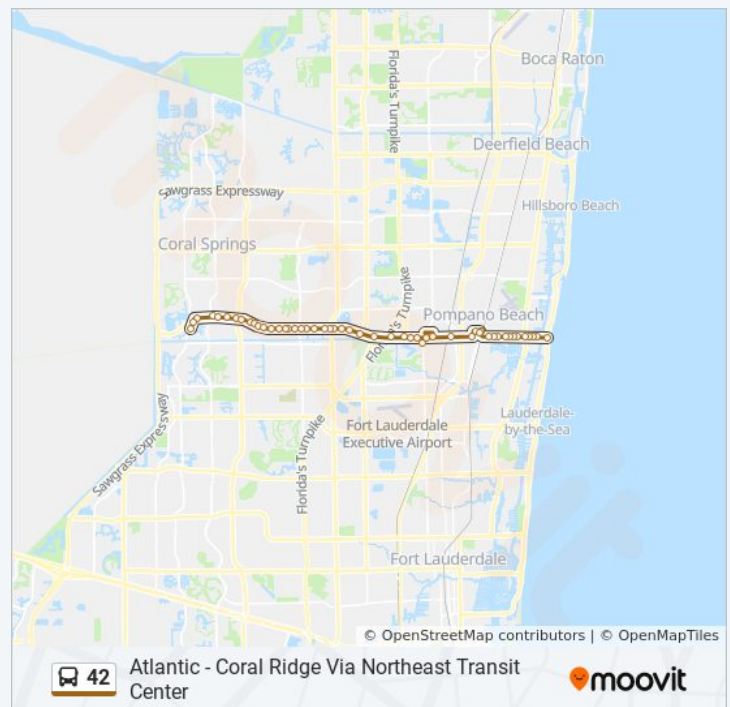

Atlantic B/Ne 26 A

Atlantic B/Ne 28 A

Atlantic B/Hibiscus A

Atlantic Blvd & A1a

Transit Center

53 stops

[VIEW LINE SCHEDULE](#)

Atlantic Blvd & A1a
Atlantic B/Ne 27 A
Atlantic B/Ne 26 A
Atlantic B/Ne 24 A
Atlantic B/Us 1
Atlantic B/Ne 17 A
Atlantic B/Ne 14 A
Atlantic B/Ne 13 A
Atlantic B/Ne 11 A
Atlantic B/Ne 7 A
Atlantic B/Ne 5 A
Atlantic B/Ne 3 A
Martin Luther King Blvd & Dixie Hwy Pomp
Martin Luther King Blvd & Dixie Hwy Pomp
Northeast Transit Center - (Bay 2 - Rt42 West)
Mlk Jr B/Nw 6 A
Atlantic B/Nw 6 A
Atlantic B/Andrews A
Atlantic B/B J McCormick A - (Nw 18 A)
Atlantic B/Nw 21 A
Atlantic B/Nw 24 A (Powerline R)
Atlantic Blvd & Powerline Rd
Atlantic B/Nw 27 A
Atlantic B/Nw 30 A
Atlantic B/Nw 31 A
Atlantic B/Fl Turnpike
Atlantic B/Lyons R
Atlantic B/Lyons R
Atlantic B/Banks R
Atlantic B/Lakewood Cir

Atlantic - Coral Ridge Via Northeast Transit Center
Route Timetable:

Sunday	8:38 AM - 6:46 PM
Monday	5:31 AM - 9:55 PM
Tuesday	5:31 AM - 9:55 PM
Wednesday	5:31 AM - 9:55 PM
Thursday	5:31 AM - 9:55 PM
Friday	5:31 AM - 9:55 PM
Saturday	5:40 AM - 9:40 PM

42 bus Info

Direction: Atlantic - Coral Ridge Via Northeast Transit Center

Stops: 53

Trip Duration: 55 min

Line Summary:

Atlantic B/Us 441

Atlantic B/Us 441

Atlantic B/Nw 62 A

Cypress Run Marketplace/Neigh/Walm

Atlantic B/Coral Ridge D

Coral Ridge D/Atlantic B

Coral Ridge D/Riverside D

Direction: Atlantic - University Via Northeast Transit Center

47 stops

[VIEW LINE SCHEDULE](#)

Atlantic Blvd & A1a