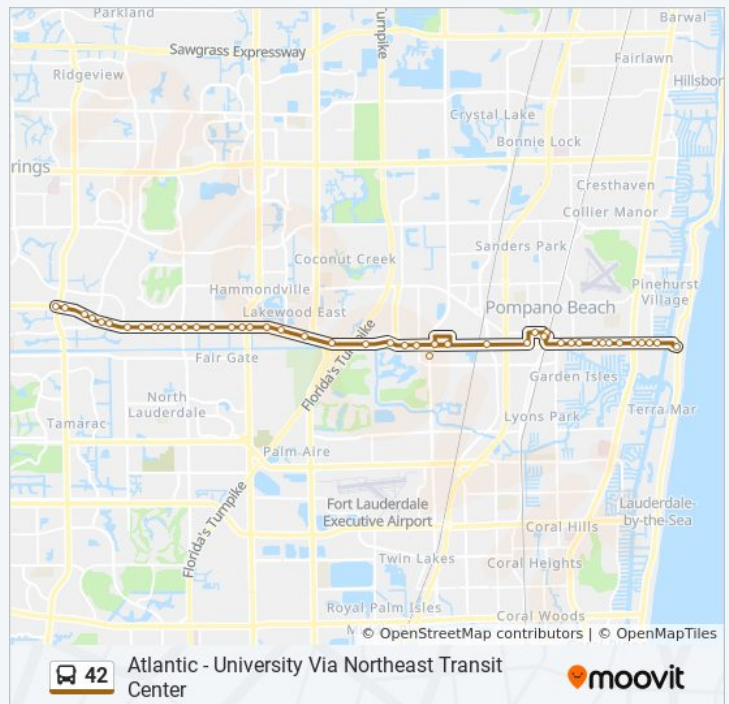

Atlantic B/Nw 27 A

Atlantic B/Nw 30 A

Atlantic B/Nw 31 A

Atlantic B/Fl Turnpike

Atlantic B/Lyons R

Atlantic B/Lyons R

Atlantic B/Banks R

Atlantic B/Lakewood Cir

Atlantic B/Nw 77 A

42 bus Info

Direction: Atlantic - University Via Northeast Transit Center

Stops: 47

Trip Duration: 49 min

Line Summary:

Atlantic B/Nw 80 T

Atlantic B/Ramblewood D

Atlantic B/Nw 87 T

Atlantic B/Riverside D

Atlantic B/Riverside D

Atlantic B/Coral Sq Mall - (Chase Bank)

Atlantic B/University D (E)

Atlantic B/University D (W)

Direction: Northeast Transit Center

37 stops

[VIEW LINE SCHEDULE](#)

Coral Ridge D/Riverside D

Atlantic B/Coral Ridge D

Atlantic B/Nw 109 T

Cypress Run Marketplace/Neigh/Walm

Atlantic B/Nw 101 T

Atlantic B/Nw 99 Terr

Atlantic B/University D