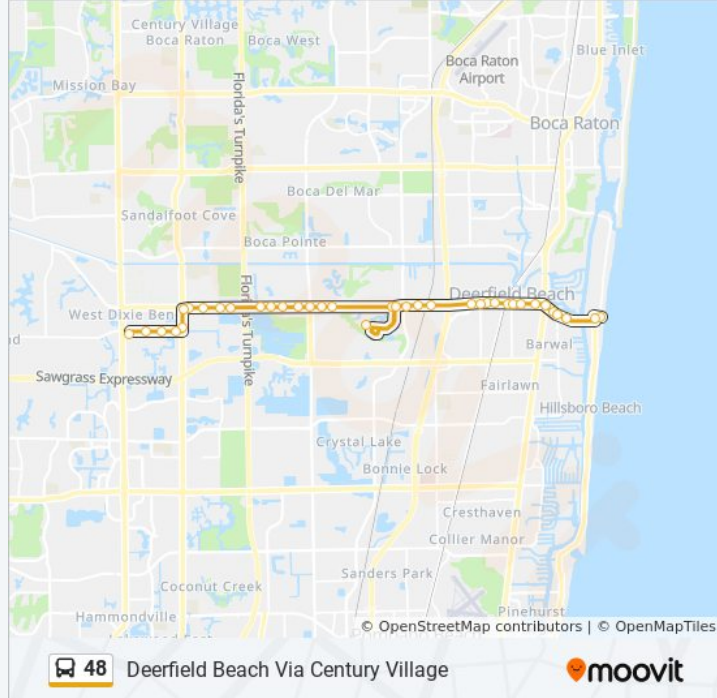

### 48 bus Info

**Direction:** Deerfield Beach Via Century Village

**Stops:** 37

**Trip Duration:** 41 min

**Line Summary:**

Hillsboro Blvd & Powerline Rd

Hillsboro B/Sw 34 A

Hillsboro B/Sw 32 A

Hillsboro B/Century B

Century Village Deerfield Beach

Hillsboro B/Century B

Hillsboro B/Military Trail

Hillsboro Blvd/Goolsby R - (Courthouse)

Hillsboro B/Sw 12 A

Hillsboro B/Natura B

Hillsboro Blvd & SW 3 Ave

Hillsboro B/Sw 2 T

Hillsboro B/Sw 1 T

Hillsboro B/Se 1 T

Hillsboro B/Se 2 A

Hillsboro B/Se 5 A

Hillsboro B/Se 8 T

Us 1 & Hillsboro Blvd

Hillsboro B/Se 1 S

Hillsboro Blvd & E 12 Ave

Hillsboro B/Se 15 T

A1a/Hillsboro B

Deerfield Beach

Deerfield Beach Via Century Village

**Direction: Hillsboro - 441**

37 stops

[VIEW LINE SCHEDULE](#)