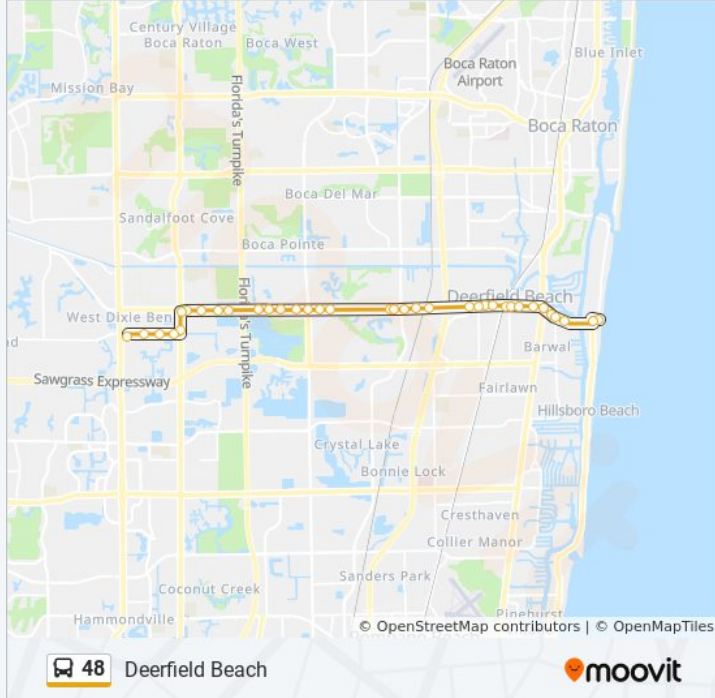

**48 bus Info**  
**Direction:** Deerfield Beach  
**Stops:** 36  
**Trip Duration:** 27 min  
**Line Summary:**

Hillsboro B/Sw 12 A

Hillsboro B/Natura B

Hillsboro Blvd & SW 3 Ave

Hillsboro B/Sw 2 T

Hillsboro B/Sw 1 T

Hillsboro B/Se 1 T

Hillsboro B/Se 2 A

Hillsboro B/Se 5 A

Hillsboro B/Se 8 T

Us 1 & Hillsboro Blvd

Hillsboro B/Se 1 S

Hillsboro Blvd & E 12 Ave

Hillsboro B/Se 15 T

A1a/Hillsboro B

Deerfield Beach

### Direction: Deerfield Beach Via Century Village

37 stops

[VIEW LINE SCHEDULE](#)

Johnson St East Of Us441 (Bct Stop)

Johnson R/Nw 51 T

Johnson R/Lyons Business Pk

Johnson R/Lyons R

Lyons R/Nw 67 C