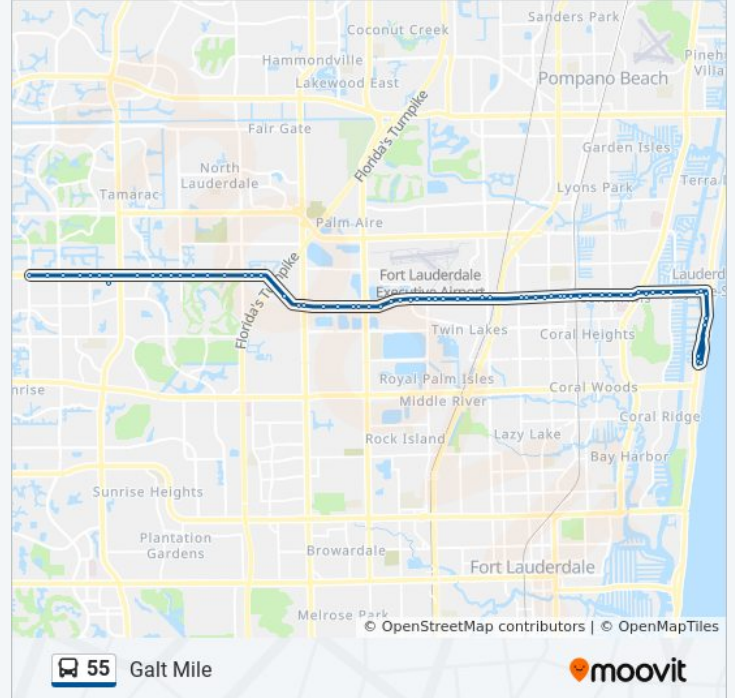

Commercial B/Ne 17 A

Commercial B/Ne 18 A

Commercial B/Ne 19 A

Commercial B/Ne 20 A

Us 1 & Commercial Blvd

Commercial B/Ne 24 T

Commercial B/Ne 25 A
Commercial B/Ne 28 A
Commercial Blvd & Bayview Dr
Commercial B/Trdwnds A (E)
Commercial B/Seagrape D
Bougainvilla D/Commercial B
A1a/Imperial L
A1a/Flamingo A
NE 38 St & A1a - Galt Mile
Galt Ocean D/Ne 36 S
A1a/Ne 36 S
NE 38 St & A1a - Galt Mile
NE 38 St & A1a - Galt Mile
NE 38 St & A1a - Galt Mile

Direction: Hiatus - Oakland

89 stops

[VIEW LINE SCHEDULE](#)

NE 38 St & A1a - Galt Mile
A1a/Flamingo A
A1a/Palm A
A1a/Hibiscus A
A1a/Datura A
Commercial B/Seagrape D
Commercial B/Trdwnds A (E)
Commercial B/Dupont B
Commercial B/Bayview D
Commercial B/Ne 28 A
Commercial B/Ne 25 A
Commercial B/Ne 24 T
Us 1 & Commercial Blvd
Commercial B/Ne 20 A
Commercial B/Ne 18 A