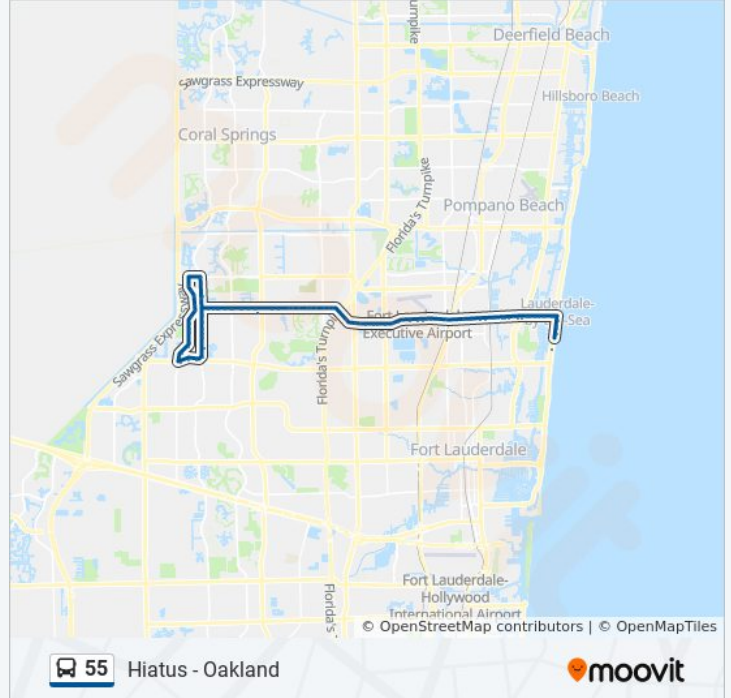

Direction: Hiatus - Oakland

89 stops

[VIEW LINE SCHEDULE](#)

NE 38 St & A1a - Galt Mile
A1a/Flamingo A
A1a/Palm A
A1a/Hibiscus A
A1a/Datura A
Commercial B/Seagrape D
Commercial B/Trdwnds A (E)
Commercial B/Dupont B
Commercial B/Bayview D
Commercial B/Ne 28 A
Commercial B/Ne 25 A
Commercial B/Ne 24 T
Us 1 & Commercial Blvd
Commercial B/Ne 20 A
Commercial B/Ne 18 A

55 bus Info

Direction: Hiatus - Oakland

Stops: 89

Trip Duration: 67 min

Line Summary:

Commercial B/Ne 17 A
Commercial B/Ne 15 A
Commercial B/Ne 13 A
Commercial B/Dixie Hwy
Commercial B/Ne 6 A
Commercial B/Ne 3 A
Commercial B/Andrews A
Commercial B/Powerline R
Commercial B/Oriole B - (Nw 12 A)
Commercial B/Nw 15 A
Commercial B/Nw 17 W - (Fau En)
Commercial B/#1851
Commercial B/Nw 21 A
Commercial B/Prospect R
Commercial B/Nw 28 A
Commercial B/Nw 29 T
Commercial B/Nw 31 A
Commercial B/Nw 33 A
Commercial B/Exchange
Commercial B/Nw 37 A
Commercial B/#3839
Commercial Blvd & Us 441
Commercial B/Nw 47 T
Commercial B/Nw 49 A
Commercial B/Nw 50 A
Commercial B/Rock Island R
Commercial B/Woodlands B
Commercial B/Nw 57 W
Commercial B/Nw 58 W
Commercial B/White Oak L
Commercial B/Nw 64 A - (Walgreens)
Commercial B/#6501
Commercial B/Nw 70 A