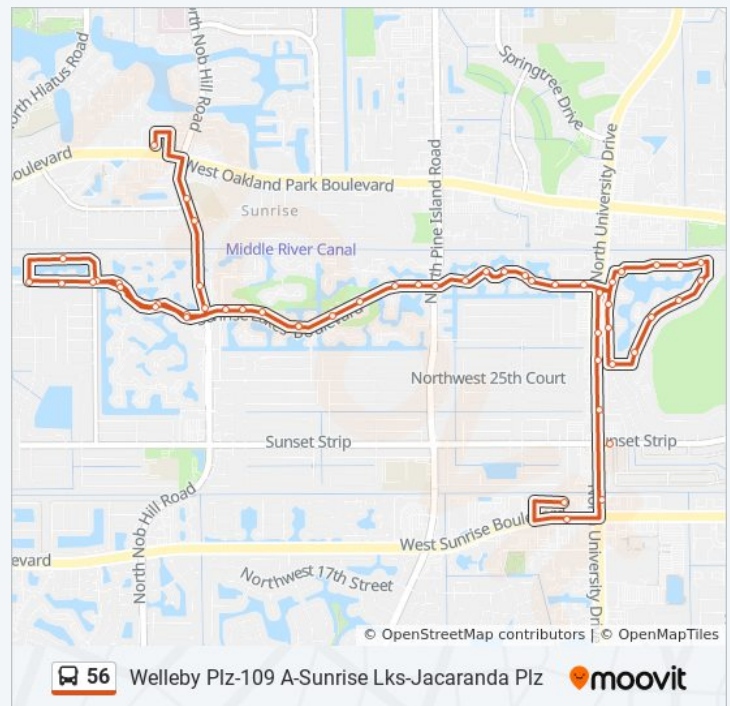

56 bus Info

Direction: Welleby Plaza

Stops: 53

Trip Duration: 38 min

Line Summary:

Sunrise Lakes Blvd/#9441

Sunrise Lakes Blvd/#9441

Sunrise Lakes B/#9540