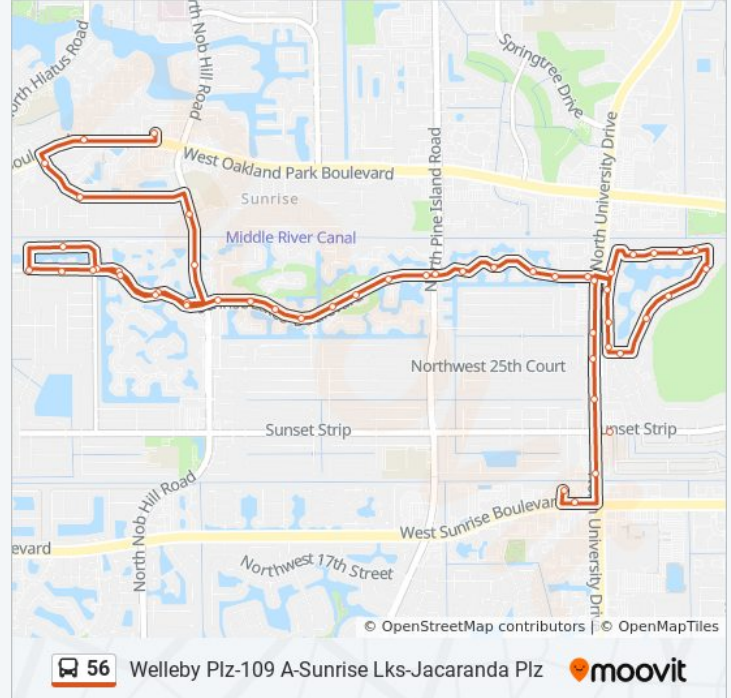

Sunrise Lakes D W/Lk B

University D/Sunrise Lk B

University D/Nw 27 P

University D/Nw 25 C

University D/#2300 - (Wendys)

Sunset Strip & University Dr

University D/Sunrise B (N)

Sunrise B/University D

Jacaranda/Publix

Direction: Welleby Plaza

53 stops

[VIEW LINE SCHEDULE](#)

56 bus Time Schedule

Welleby Plaza Route Timetable:

Jacaranda/Publix

Sunrise B/University D

University D/Sunrise B

Sunset Strip & University Dr

University D/#2301 - (Med Pro Bld)

University D/Nw 26 C

University D/Nw 27 P

University D/Sunrise Lk B

Sunrise Lakes D W/Lk B

Sunrise Lakes D/Lakes D N

56 bus Info

Direction: Welleby Plaza

Stops: 53

Trip Duration: 38 min

Line Summary:

Sunrise Lakes Blvd/#9441

Sunrise Lakes Blvd/#9441

Sunrise Lakes B/#9540