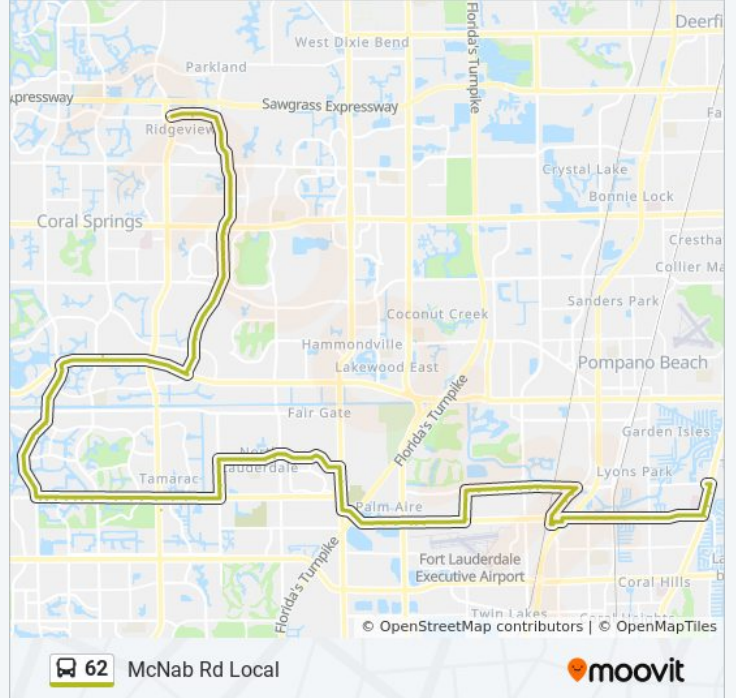

62 bus Info

Direction: McNab - Us 1

Stops: 104

Trip Duration: 91 min

Line Summary:

Atlantic B/Riverside D

Atlantic B/Coral Sq Mall - (Chase Bank)

Atlantic B/University D (E)

Mcnab R/Nw 98 A

Mcnab R/Nw 95 T

Mcnab R/Nw 94 A

Mcnab R/Nw 93 A

Mcnab R/Westwood B E

Mcnab R/Pine Island R

Mcnab Rd & Pine Island Rd

Mcnab R/Nw 84 A

Mcnab R/Nw 80 A - (Valley Bank)

Mcnab R/Lagos De Campo

Mcnab R/University D (W)

Mcnab Rd & University Dr - (Cvs)

Mcnab R/Brookwood B

Mcnab R/Nw 70 A

Mcnab R/#8500

SW 81 A/Mcnab R

SW 81 A/Sw 13 C - (Hampton B)

SW 81 A/Sw 10 C

Kimberly B/Sw 80 A

Kimberly B/Sw 78 A

Kimberly B/Sw 76 A

Kimberly B/Sw 74 T

Kimberly B/Sw 73 A

Kimberly B/Rock Island R