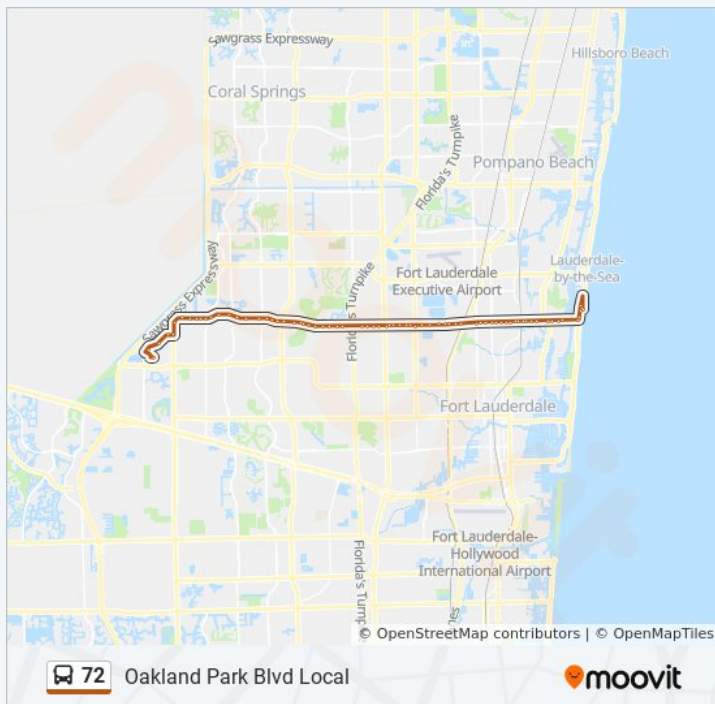

72 bus Info

Direction: Sawgrass Mills

Stops: 75

Trip Duration: 72 min

Line Summary:

Oakland Park Blvd & Us 441

Oakland Park B/Nw 43 A

Oakland Park B/Nw 46 A