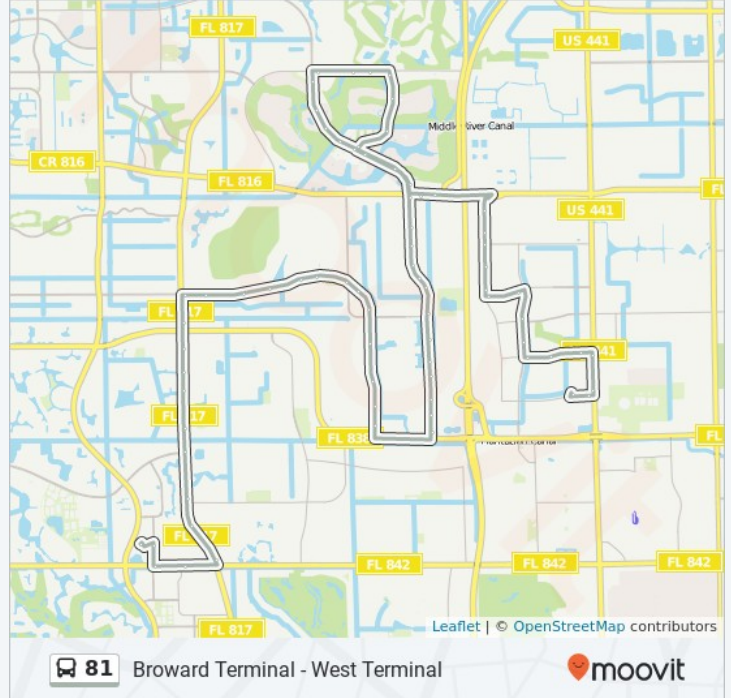

81 bus Info

Direction: Lauderdale Mall Via Inverrary

Stops: 72

Trip Duration: 54 min

Line Summary:

Sunset Strip/Nw 64 A
Sunset Strip/Nw 63 A
Sunset Strip/Nw 20 S
Sunset Strip/Nw 17 Ct
Sunset Strip/Nw 15 S
Sunset Strip/Nw 12 C
Sunset Strip/Del Lago Cir (Sunrise B)
Sunrise Blvd & NW 56 Ave
NW 56 A/Nw 12 S
NW 56 A/Nw 13 C
NW 56 A/Nw 15 S
NW 56 A/Nw 16 C
NW 56 A/Nw 18 S
NW 56 A/Fire Rescue
NW 56 A/Nw 21 S
NW 56 A/Nw 22 S
NW 56 A/Blueberry C
NW 56 A/Nw 25 S
NW 56 A/Nw 27 C
NW 56 A/Oakland Park B
Inverrary B/Oakland Park B
Inverrary B/Lime Hill R
Inverrary B/Inverrary D (S)
Inverrary B/Inverrary D (N)
Inverrary B/Inverrary Corp Pk
Inverrary B/Inv Country Club
Inverrary B/Environ B
Inverrary B/Fairways
NW 44 St & Inverrary Blvd
NW 44 S/Greens Of Inv (W)
NW 44 S/Greens Of Inv (E)
Inverrary D/Nw 44 S
Inverrary D/Circle D N

Inverrary D/International Village

Inverrary D/Inverrary B

Inverrary B/Inverrary D

Inverrary B/Lime Hill R

Oakland Park B/Nw 56 A

Oakland Park B/Nw 55 A

Florida Medical Center

NW 49 A/Nw 26 C