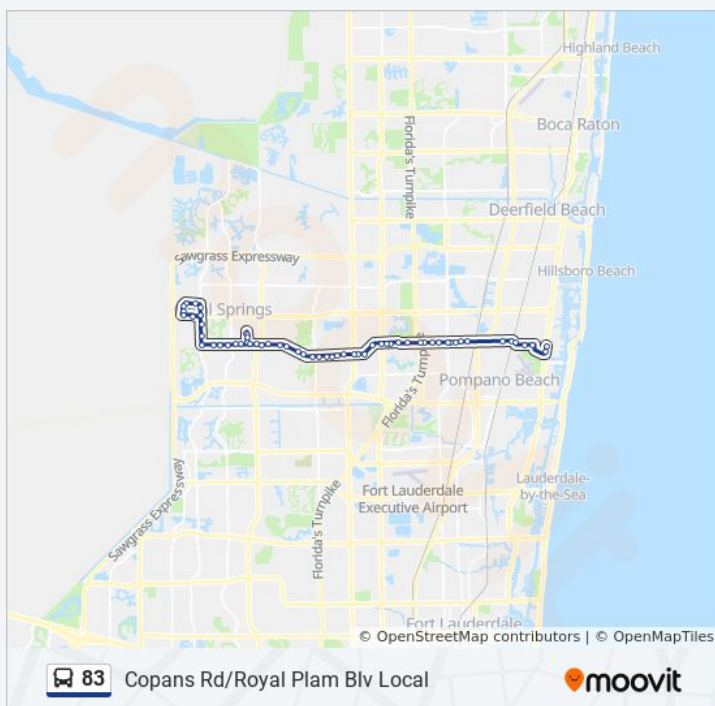

Sample Rd & Coral Ridge Dr

Direction: Sample - Coral Ridge Via St. Andrews Towers

62 stops

[VIEW LINE SCHEDULE](#)

Us 1 & Copans Rd

Us1/#1900 - (Pompano Beach)

Copans R/Ne 12 A

Copans R/Ne 9 A

Copans R/Lyons R

Copans R/Hammocks B

Copans R/Banks R

Copans R/Us 441 (E)

Copans Rd & Us 441

83 bus Time Schedule

Sample - Coral Ridge Via St. Andrews Towers Route
Timetable:

Sunday	9:00 AM - 7:00 PM
Monday	6:55 AM - 7:38 PM
Tuesday	6:55 AM - 7:38 PM
Wednesday	6:55 AM - 7:38 PM
Thursday	6:55 AM - 7:38 PM
Friday	6:55 AM - 7:38 PM
Saturday	7:06 AM - 7:06 PM

83 bus Info

Direction: Sample - Coral Ridge Via St. Andrews Towers

Stops: 62

Trip Duration: 54 min

Line Summary:

Royal Palm B/Nw 61 A

Royal Palm B/Nw 63 A

Royal Palm B/Nw 65 A

Royal Palm Blvd & University Dr

Royal Palm B/Nw 95 A

Royal Palm B/Nw 99 A

NW 99 A/Nw 23 S

NW 99 A/Nw 26 S

St Andrews Towers

NW 99 A/Nw 26 S

NW 99 A/Nw 23 S