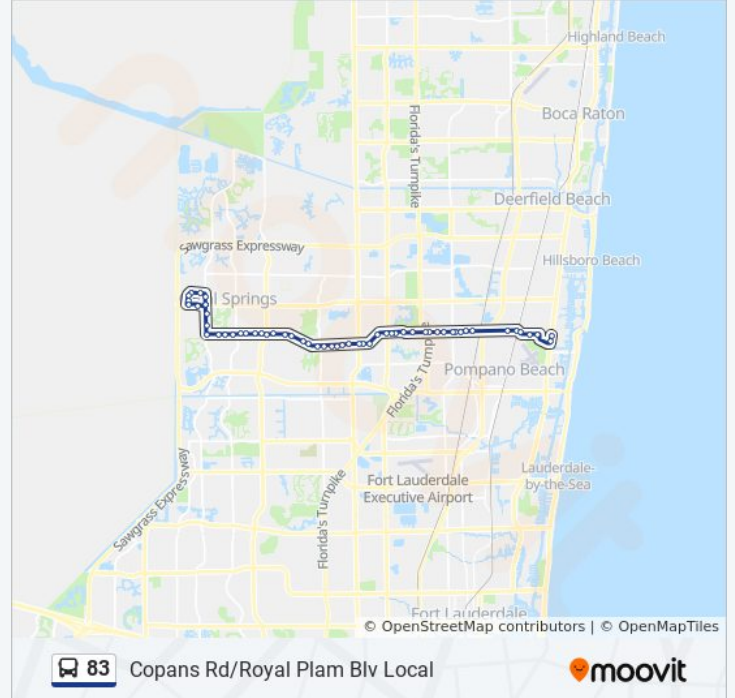

Royal Palm B/Sunflower D

Royal Palm B/Riverside D

Royal Palm B/Park Summit

Royal Palm B/Royal Palm Towers

Royal Palm Blvd & University Dr

Royal Palm B/Nw 95 A

Royal Palm B/Nw 99 A

Royal Palm B/Nw 101 A

Royal Palm B/Coral Springs D

Royal Palm B/Nw 107 A

Royal Palm B/#10983

Royal Palm B/Nw 112 A

Royal Palm B/Coral Ridge D

Coral Ridge D/Nw 26 C

Coral Ridge D/Nw 30 S

Sample Rd & Coral Ridge Dr

Coral Ridge D/Nw 36 S

NW 39 S/Nw 120 A

NW 39 S/Nw 124 A

NW 124 A/Nw 39 S

NW 124 A/Nw 35 S

Sample R/Sportplex D - NW 124 A

Sample R/Sabel Point

Sample Rd & Coral Ridge Dr

Sample Rd & Coral Ridge Dr

Direction: Sample - Coral Ridge Via St. Andrews Towers

62 stops

[VIEW LINE SCHEDULE](#)

Us 1 & Copans Rd

Us1/#1900 - (Pompano Beach)

Copans R/Ne 12 A

Copans R/Ne 9 A