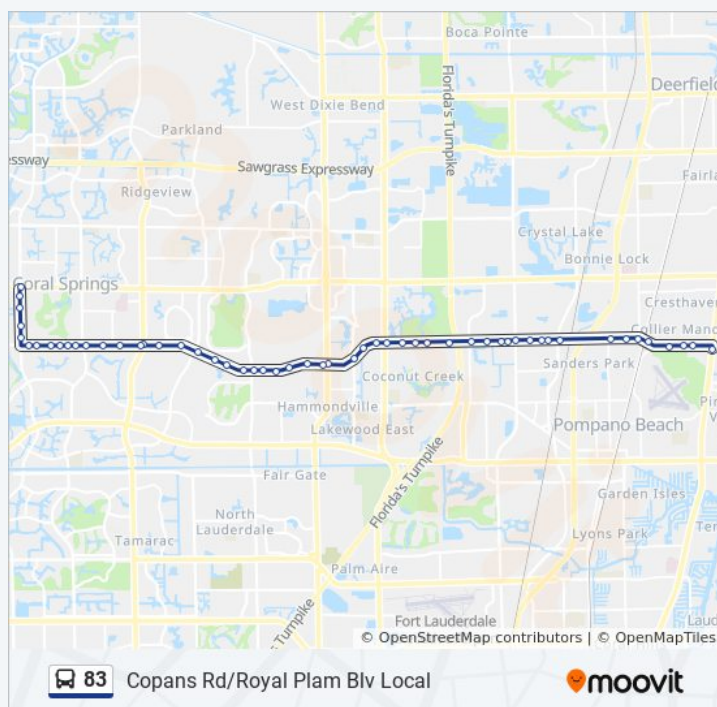

Royal Palm B/Coral Springs D

Royal Palm B/Nw 101 A

Royal Palm B/Nw 99 A

Royal Palm B/University D

Royal Palm Blvd & University Dr

Royal Palm B/Nw 89 D

Royal Palm B/Park Summit

Royal Palm B/Riverside D

Sunday	Not Operational
Monday	5:38 AM - 8:48 PM
Tuesday	5:38 AM - 8:48 PM
Wednesday	5:38 AM - 8:48 PM
Thursday	5:38 AM - 8:48 PM
Friday	5:38 AM - 8:48 PM
Saturday	6:12 AM - 8:12 PM

83 bus Info

Direction: Us 1 - Copans

Stops: 54

Trip Duration: 39 min

Line Summary:

Royal Palm B/Nw 65 A

Royal Palm B/Nw 61 A

Royal Palm B/Us 441 (W)

Copans Rd & Us 441

Copans R/Banks R