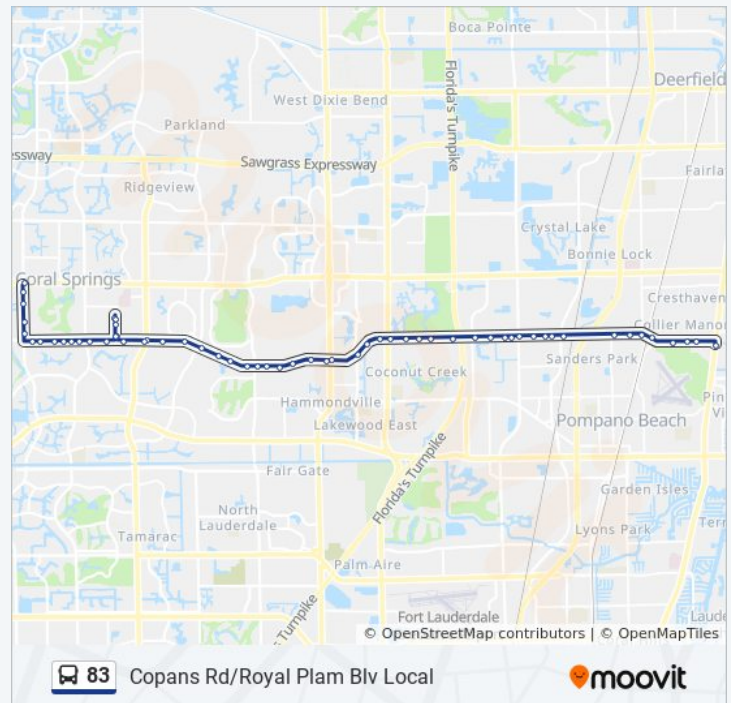

NW 99 A/Nw 23 S

Royal Palm B/Nw 99 A

Royal Palm B/University D

Royal Palm Blvd & University Dr

Royal Palm B/Nw 89 D

Royal Palm B/Park Summit

Royal Palm B/Riverside D

Royal Palm B/Sunflower D

Monday 7:16 AM - 7:19 PM

Tuesday 7:16 AM - 7:19 PM

Wednesday 7:16 AM - 7:19 PM

Thursday 7:16 AM - 7:19 PM

Friday 7:16 AM - 7:19 PM

Saturday 7:12 AM - 7:12 PM

83 bus Info

Direction: Us 1 - Copans Via St. Andrews Towers

Stops: 59

Trip Duration: 42 min

Line Summary:

Copans Rd & Us 441

Copans R/Banks R

Copans R/Hammocks B

Copans R/Lyons R

Copans R/Lyons R