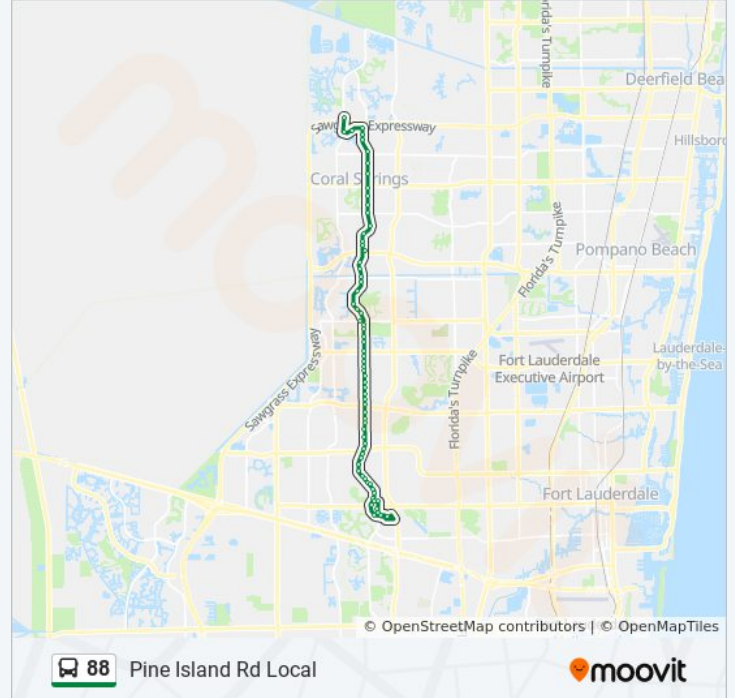

Sunrise Lakes Blvd & Pine Island Rd

Pine Island R/Oakland Park B

Oakland Park Blvd & Pine Island Rd

Pine Island R/Nw 37 S

Pine Island R/Nw 41 S

Pine Island R/Nw 44 S

Pine Island R/Nw 44 S

Pine Island R/Springtree Lakes D

Pine Island R/Mcnab R (S)

Mcnab Rd & Pine Island Rd

Pine Island R/Woodmont T

Pine Island R/Nw 75 S

Pine Island R/Nw 77 S

Pine Island R/Nw 79 S

Pine Island R/Nw 81 S

Coral Springs D/Southgate B

Coral Springs D/Riverside D

Coral Springs D/Nw 4 D

Cypress Run Marketplace/Neigh/Walm

Coral Springs D/Nw 9 M

Coral Springs D/Lakeview D
Coral Springs D/Lakeview D
Coral Springs D/Ramblewood D
Coral Springs D/Royal Palm B
Coral Springs D/Nw 25 S
Coral Springs D/Nw 29 S
Sample Rd & Coral Springs Dr
Coral Springs D/Nw 39 C
Coral Springs D/Nw 43 S
Coral Springs D/Wiles R
Coral Springs D/Nw 50 P
Coral Springs D/Westview D
Westview D/Coral Springs D
Westview D/Nw 109 L
Coral Ridge D/Westview D (N)
Heron Bay Plaza

Direction: West Terminal Via Broward Mall

63 stops

[VIEW LINE SCHEDULE](#)

Heron Bay Plaza
Coral Ridge D/Holmberg R
Westview D/Coral Ridge D
Westview D/Nw 107 T
Coral Springs D/Westview D
Coral Springs D/Nw 50 P
Coral Springs D/Nw 45 S
Coral Springs D/Nw 43 S
Coral Springs D/Nw 105 A
Sample Rd & Coral Springs Dr
Coral Springs D/Nw 28 C
Coral Springs D/Nw 25 S
Coral Springs D/Royal Palm B