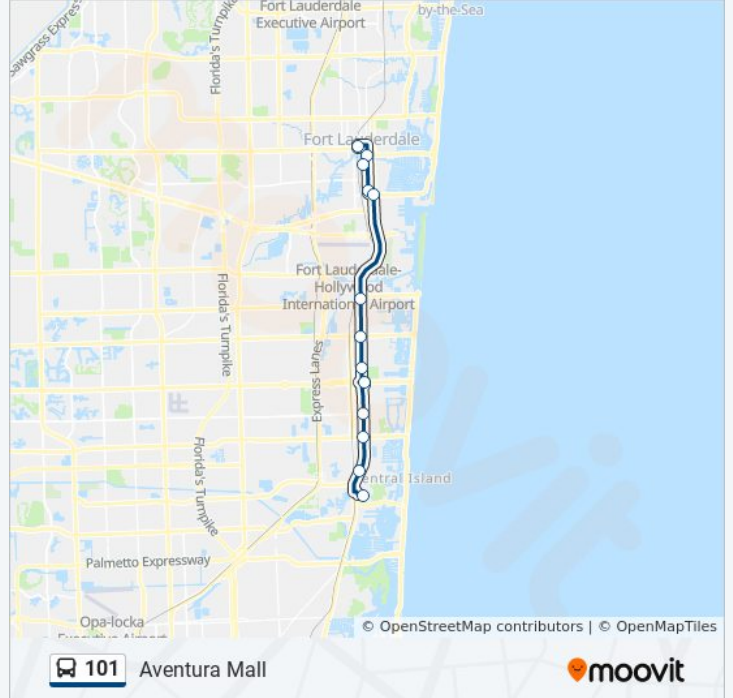

Direction: Aventura Mall

13 stops

[VIEW LINE SCHEDULE](#)

- Broward Central Terminal
- SE 3 A/Las Olas B
- Broward County Courthouse
- Broward Health Medical Center
- SE 17 St & Us 1
- Dania Beach Blvd & Us 1
- Us 1 & Sheridan St
- Us1/Johnson S
- N 17 A/Hollywood B - (Young Circle)
- Us 1 & Pembroke Rd
- Us 1 & Hallandale Beach Blvd
- Us1/Ne 209 S - (Aventura Hosp)
- Aventura Mall

101 bus Time Schedule

Aventura Mall Route Timetable:

Sunday	Not Operational
Monday	4:55 AM - 8:15 PM
Tuesday	4:55 AM - 8:15 PM
Wednesday	4:55 AM - 8:15 PM
Thursday	4:55 AM - 8:15 PM
Friday	4:55 AM - 8:15 PM
Saturday	Not Operational

101 bus Info

Direction: Aventura Mall

Stops: 13

Trip Duration: 53 min

Line Summary:

Direction: Central Terminal

13 stops

[VIEW LINE SCHEDULE](#)

Aventura Mall

Us1/Ne 209 S - (Aventura Hosp)

Us 1 & Hallandale Beach Blvd

Us 1 & Pembroke Rd

N 17 A/Hollywood B - (Young Circle)

Us1/Johnson St

Us 1 & Sheridan St

Dania Beach Blvd & Us 1