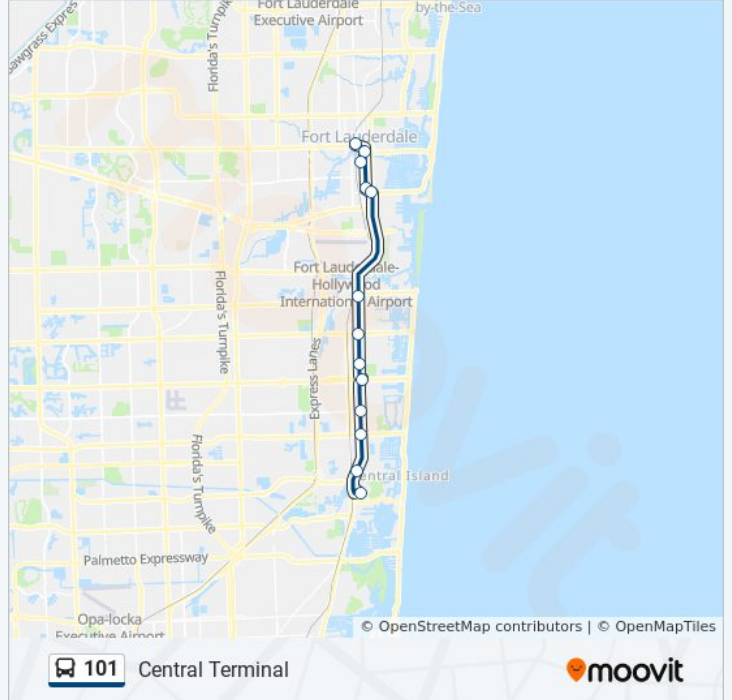

101 bus time schedules and route maps are available in an offline PDF at moovitapp.com. Use the [Moovit App](#) to see live bus times, train schedule or subway schedule, and step-by-step directions for all public transit in Miami.

[About Moovit](#) • [MaaS Solutions](#) • [Supported Countries](#) • [Mooviter Community](#)

© 2024 Moovit - All Rights Reserved

Check Live Arrival Times