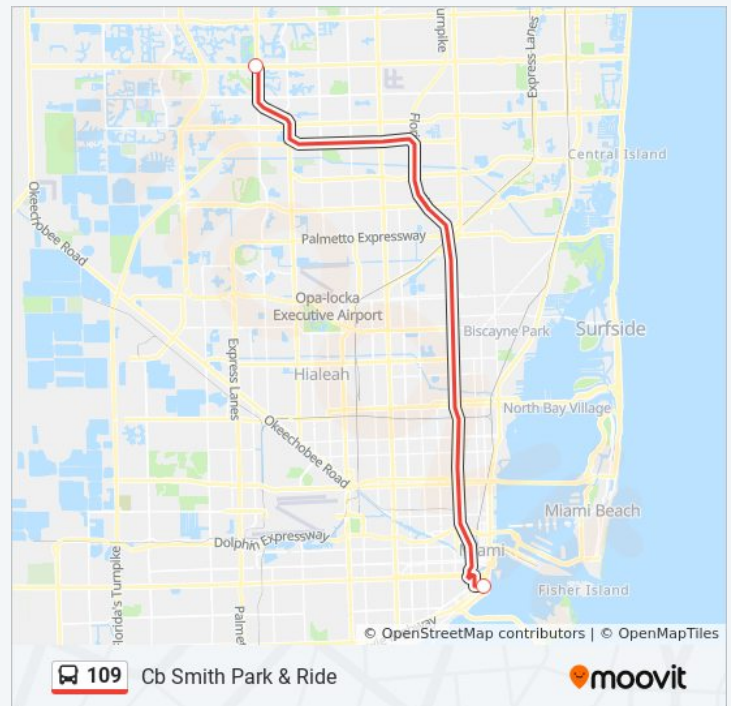

Se 13 S/Brickell A

Cb Smith Park & Ride

Monday	7:19 AM
Tuesday	7:19 AM
Wednesday	7:19 AM
Thursday	7:19 AM
Friday	7:19 AM
Saturday	Not Operational

109 bus Info

Direction: Cb Smith Park & Ride

Stops: 2

Trip Duration: 36 min

Line Summary:

Direction: Cb Smith Park & Ride Via Miramar Park & Ride

16 stops

[VIEW LINE SCHEDULE](#)

SW 1 A/Sw 9 S - (Brickell Metrorail Station)

Brickell A/Se 8 S

Brickell Av@Se 10 St

Se 13 S/Brickell A

S Miami A/Se 10 S

SE 1 A/Se 2 S

109 bus Time Schedule

Cb Smith Park & Ride Via Miramar Park & Ride
Route Timetable:

Sunday	Not Operational
Monday	3:20 PM - 6:50 PM
Tuesday	3:20 PM - 6:50 PM
Wednesday	3:20 PM - 6:50 PM
Thursday	3:20 PM - 6:50 PM
Friday	3:20 PM - 6:50 PM
Saturday	Not Operational