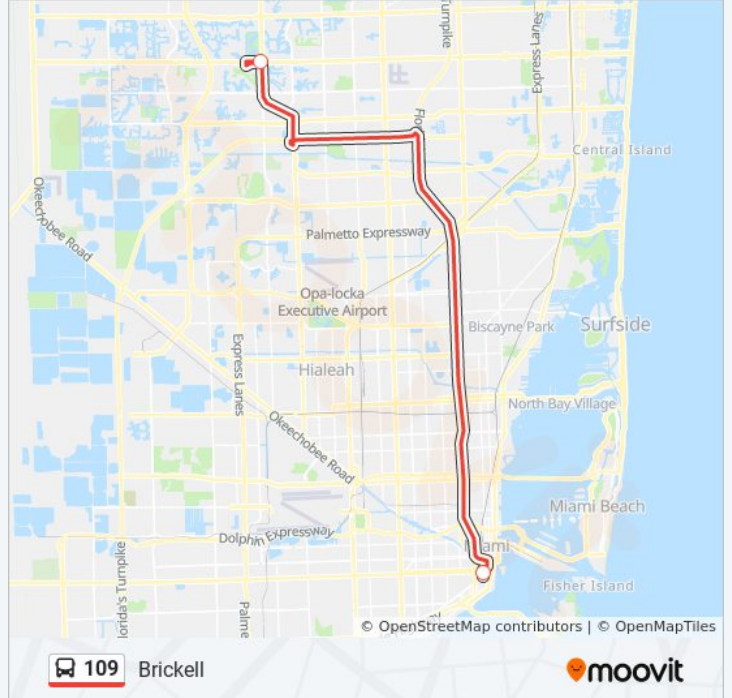

Use the Moovit App to find the closest 109 bus station near you and find out when is the next 109 bus arriving.

Direction: Brickell

2 stops

[VIEW LINE SCHEDULE](#)

Cb Smith Park & Ride

SW 1 A/Sw 9 S - (Brickell Metrorail Station)

109 bus Info

Direction: Brickell

Stops: 2

Trip Duration: 55 min

Line Summary:

Direction: Brickell Via Miramar P&R & Downtown Miami

14 stops

[VIEW LINE SCHEDULE](#)

- Cb Smith Park & Ride
- Flamingo Plaza
- New Miramar Park & Ride
- Overtown Transit Village
- State Plaza Metromover Station
- Nw 1 Av@Nw 2 St
- NW 1 Av & Flagler St
- Downtown Bus Terminal
- SW 1 S/S Miami A
- Se 1st@Se 1 Av
- Brickell A/Se 6 S
- Brickell A/Se 8 S
- Brickell Av@Se 10 St
- Se 13 S/Brickell A

109 bus Info

Direction: Brickell Via Miramar P&R & Downtown Miami

Stops: 14

Trip Duration: 87 min

Line Summary:

[109 bus Line Map](#)

Direction: Cb Smith Park & Ride

2 stops