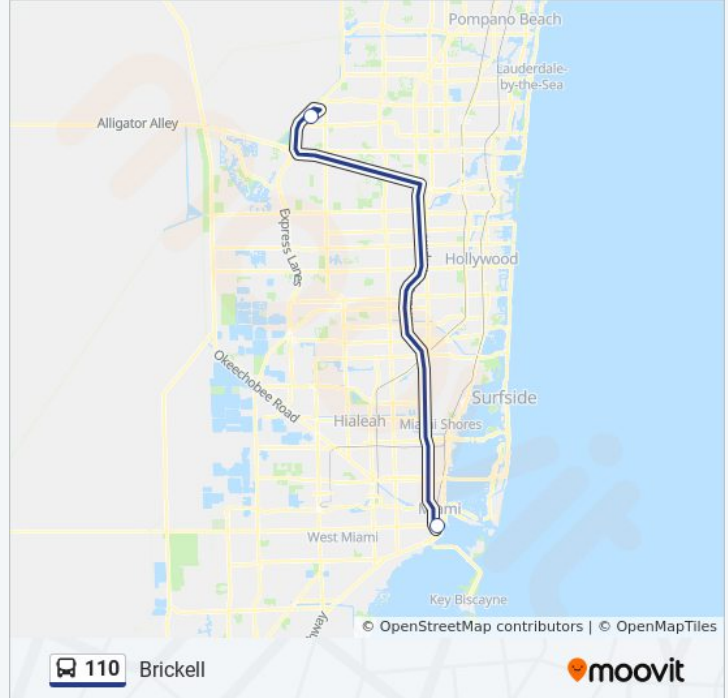

Use the Moovit App to find the closest 110 bus station near you and find out when is the next 110 bus arriving.

**Direction: Brickell**

2 stops

[VIEW LINE SCHEDULE](#)

Bb&T Park & Ride

SW 1 A/Sw 9 S - (Brickell Metrorail Station)

**110 bus Time Schedule**

Brickell Route Timetable:

Sunday	Not Operational
Monday	5:15 PM
Tuesday	5:15 PM
Wednesday	5:15 PM
Thursday	5:15 PM
Friday	5:15 PM
Saturday	Not Operational

**110 bus Info**

**Direction:** Brickell

**Stops:** 2

**Trip Duration:** 60 min

**Line Summary:**

**Direction: Brickell Via Downtown Miami**

13 stops

[VIEW LINE SCHEDULE](#)

- Bb&T Park & Ride
- Fll Airport Griffin/Tri-Rail Station
- Overtown Transit Village
- State Plaza Metromover Station
- Nw 1 Av@Nw 2 St
- NW 1 Av & Flagler St
- Downtown Bus Terminal
- SW 1 S/S Miami A
- Se 1st@Se 1 Av
- Brickell A/Se 6 S
- Brickell A/Se 8 S
- Brickell Av@Se 10 St
- Se 13 S/Brickell A

**110 bus Info**

**Direction:** Brickell Via Downtown Miami

**Stops:** 13

**Trip Duration:** 93 min

**Line Summary:**

**Direction: Sunrise Park & Ride**

16 stops

[VIEW LINE SCHEDULE](#)