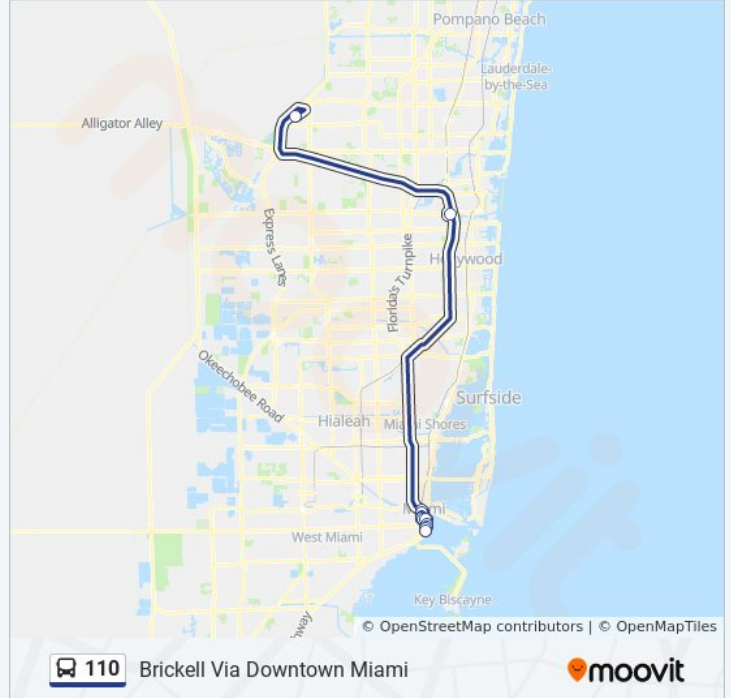

Use the Moovit App to find the closest 110 bus station near you and find out when is the next 110 bus arriving.

**Direction: Brickell**

2 stops

[VIEW LINE SCHEDULE](#)

Bb&T Park & Ride

SW 1 A/Sw 9 S - (Brickell Metrorail Station)

**Stops:** 2

**Trip Duration:** 60 min

**Line Summary:**

**Direction: Brickell Via Downtown Miami**

13 stops

[VIEW LINE SCHEDULE](#)

- Bb&T Park & Ride
- Fll Airport Griffin/Tri-Rail Station
- Overtown Transit Village
- State Plaza Metromover Station
- Nw 1 Av@Nw 2 St
- NW 1 Av & Flagler St
- Downtown Bus Terminal
- SW 1 S/S Miami A
- Se 1st@Se 1 Av
- Brickell A/Se 6 S
- Brickell A/Se 8 S
- Brickell Av@Se 10 St
- Se 13 S/Brickell A

**110 bus Time Schedule**

Brickell Via Downtown Miami Route Timetable:

Sunday	Not Operational
Monday	5:10 AM - 7:50 AM
Tuesday	5:10 AM - 7:50 AM
Wednesday	5:10 AM - 7:50 AM
Thursday	5:10 AM - 7:50 AM
Friday	5:10 AM - 7:50 AM
Saturday	Not Operational

**110 bus Info**

**Direction:** Brickell Via Downtown Miami

**Stops:** 13

**Trip Duration:** 93 min

**Line Summary:**

**Direction: Sunrise Park & Ride**

16 stops

[VIEW LINE SCHEDULE](#)