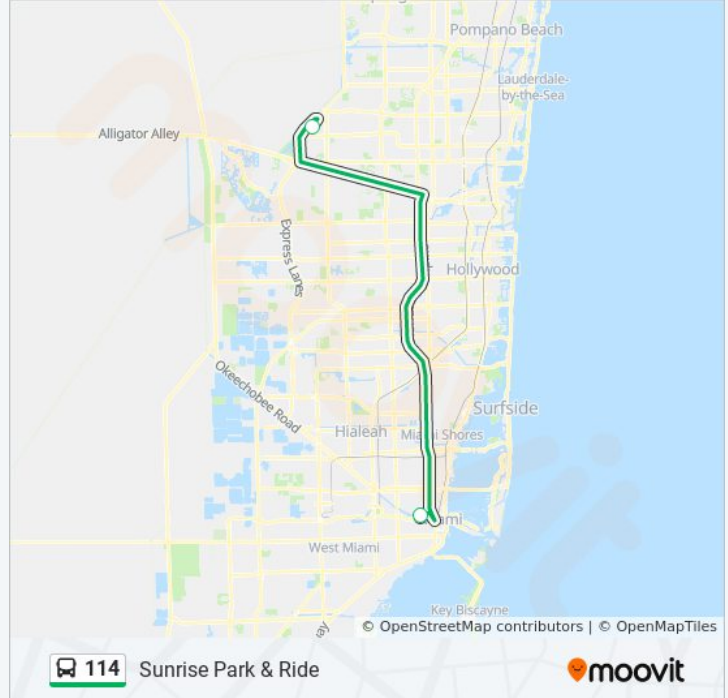

**114 bus Info**

**Direction:** Civic Center Via Davie Park & Ride

**Stops:** 8

**Trip Duration:** 71 min

**Line Summary:**

**Direction: Sunrise Park & Ride**

2 stops

[VIEW LINE SCHEDULE](#)

NW 12 Av & NW 14 St

Bb&T Park & Ride

**114 bus Time Schedule**

Sunrise Park & Ride Route Timetable:

Sunday	Not Operational
Monday	5:52 AM - 6:42 AM
Tuesday	5:52 AM - 6:42 AM
Wednesday	5:52 AM - 6:42 AM
Thursday	5:52 AM - 6:42 AM
Friday	5:52 AM - 6:42 AM
Saturday	Not Operational

**114 bus Info**

**Direction:** Sunrise Park & Ride

**Stops:** 2

**Trip Duration:** 40 min

**Line Summary:**

**Direction: Sunrise Park & Ride Via Davie Park & Ride**

9 stops

[VIEW LINE SCHEDULE](#)