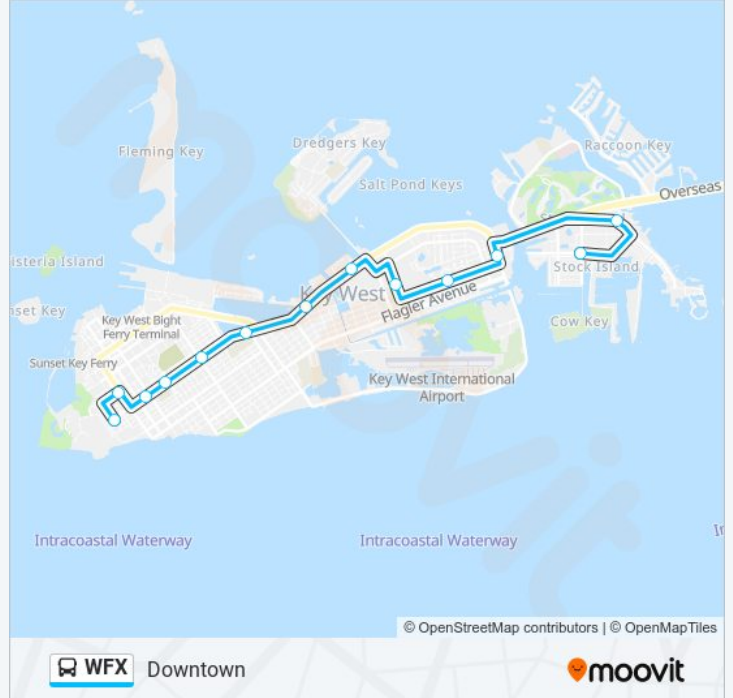

### Direction: Downtown

13 stops

[VIEW LINE SCHEDULE](#)

- 5th Ave & 5th Street
- Maloney Ave & Macdonald Ave
- South Roosevelt & Fairfield Inn
- Duck Ave & 17th Street
- 14th Street & Stadium Apartments Office
- N Roosevelt & Home Depot
- N Roosevelt & 6th Street (Opposite Taco Bell)
- N Roosevelt & George Street
- Truman & White
- Truman Ave & Windsor Lane
- Truman & Simonton
- Petronia & Whitehead
- Emma & Truman

### WFX bus Info

**Direction:** Downtown

**Stops:** 13

**Trip Duration:** 36 min

**Line Summary:**

**Direction: Stock Island**

11 stops

[VIEW LINE SCHEDULE](#)

- Emma & Truman
- Truman & Simonton
- Truman Ave & Windsor Lane
- Truman & White
- N Roosevelt & George Street
- N Roosevelt & 6th Street
- N Roosevelt & Key Plaza
- 14th & Rex Weech Field
- Duck Ave & 17th Street
- S Roosevelt & Va Clinic
- 5th Ave & 5th Street

**WFX bus Info**

**Direction:** Stock Island

**Stops:** 11

**Trip Duration:** 22 min

**Line Summary:**

WFX bus time schedules and route maps are available in an offline PDF at [moovitapp.com](https://moovitapp.com). Use the [Moovit App](#) to see live bus times, train schedule or subway schedule, and step-by-step directions for all public transit in Miami.