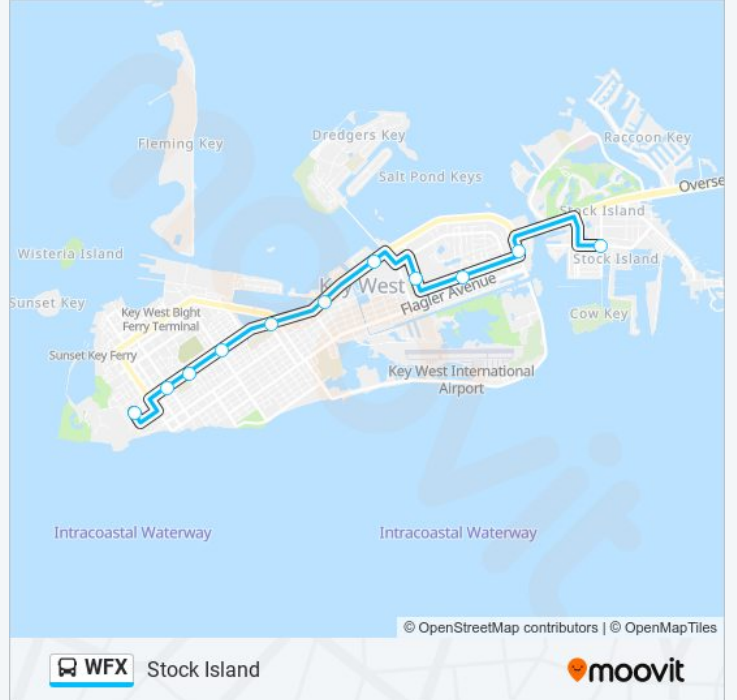

### Direction: Downtown

13 stops

[VIEW LINE SCHEDULE](#)

- 5th Ave & 5th Street
- Maloney Ave & Macdonald Ave
- South Roosevelt & Fairfield Inn
- Duck Ave & 17th Street
- 14th Street & Stadium Apartments Office
- N Roosevelt & Home Depot
- N Roosevelt & 6th Street (Opposite Taco Bell)
- N Roosevelt & George Street
- Truman & White
- Truman Ave & Windsor Lane
- Truman & Simonton
- Petronia & Whitehead
- Emma & Truman

- Emma & Truman
- Truman & Simonton
- Truman Ave & Windsor Lane
- Truman & White
- N Roosevelt & George Street
- N Roosevelt & 6th Street
- N Roosevelt & Key Plaza
- 14th & Rex Weech Field
- Duck Ave & 17th Street
- S Roosevelt & Va Clinic
- 5th Ave & 5th Street

**WFX bus Info**

**Direction:** Stock Island

**Stops:** 11

**Trip Duration:** 22 min

**Line Summary:**

WFX bus time schedules and route maps are available in an offline PDF at [moovitapp.com](https://moovitapp.com). Use the [Moovit App](#) to see live bus times, train schedule or subway schedule, and step-by-step directions for all public transit in Miami.