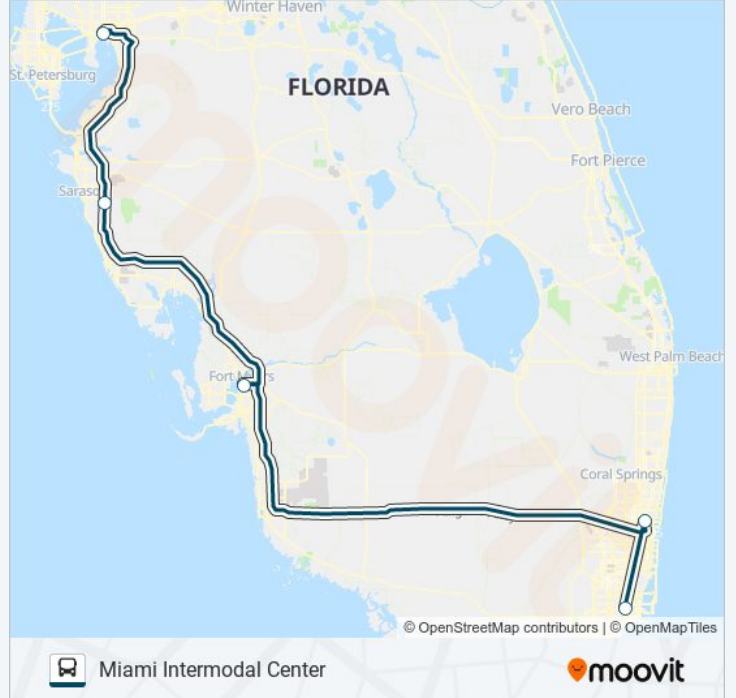

 **GREYHOUND US0780S**

Miami Intermodal Center

[Get The App](#)

The GREYHOUND US0780S bus line (Miami Intermodal Center) has 2 routes. For regular weekdays, their operation hours are:

(1) Miami Intermodal Center: 12:01 PM(2) Tampa Bus Station: 6:00 PM

Use the Moovit App to find the closest GREYHOUND US0780S bus station near you and find out when is the next GREYHOUND US0780S bus arriving.

Direction: Miami Intermodal Center

5 stops

[VIEW LINE SCHEDULE](#)

Tampa Bus Station

Sarasota Cattlemen Transfer Center

Fort Myers Bus Stop

Ft Lauderdale Broward Park & Ride

Miami Intermodal Center

GREYHOUND US0780S bus Time Schedule

Miami Intermodal Center Route Timetable:

Sunday	Not Operational
Monday	Not Operational
Tuesday	Not Operational
Wednesday	Not Operational
Thursday	Not Operational
Friday	Not Operational
Saturday	12:01 PM

GREYHOUND US0780S bus Info**Direction:** Miami Intermodal Center**Stops:** 5**Trip Duration:** 349 min**Line Summary:**