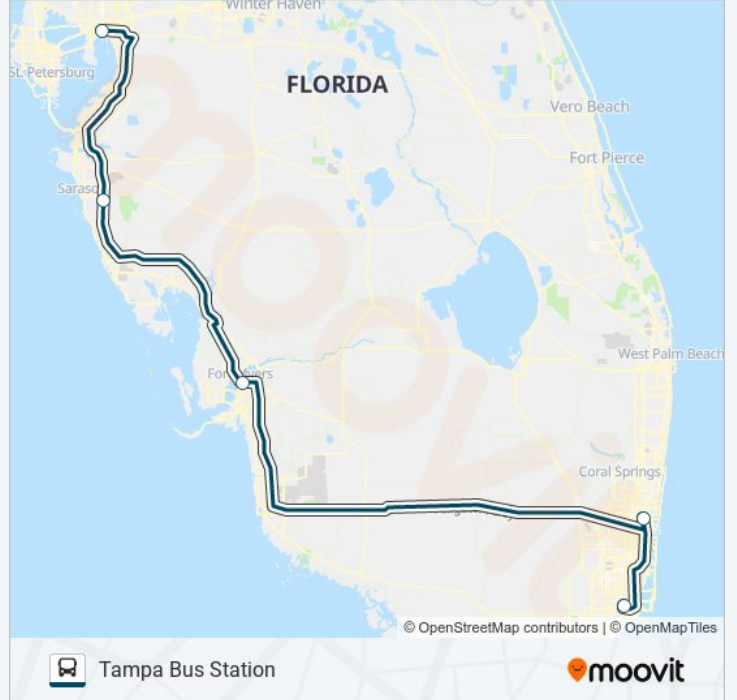

 **GREYHOUND US0780S**

Miami Intermodal Center

[Get The App](#)

The GREYHOUND US0780S bus line (Miami Intermodal Center) has 2 routes. For regular weekdays, their operation hours are:

(1) Miami Intermodal Center: 12:01 PM(2) Tampa Bus Station: 6:00 PM

Use the Moovit App to find the closest GREYHOUND US0780S bus station near you and find out when is the next GREYHOUND US0780S bus arriving.

Direction: Miami Intermodal Center

5 stops

[VIEW LINE SCHEDULE](#)

Direction: Tampa Bus Station

5 stops

[VIEW LINE SCHEDULE](#)

Miami Intermodal Center

Ft Lauderdale Broward Park & Ride

Fort Myers Bus Stop

Sarasota Cattlemen Transfer Center

Tampa Bus Station

GREYHOUND US0780S bus Info

Direction: Tampa Bus Station

Stops: 5

Trip Duration: 355 min

Line Summary:

GREYHOUND US0780S bus time schedules and route maps are available in an offline PDF at moovitapp.com. Use the Moovit App to see live bus times, train schedule or subway schedule, and step-by-step directions for all public transit in Miami.