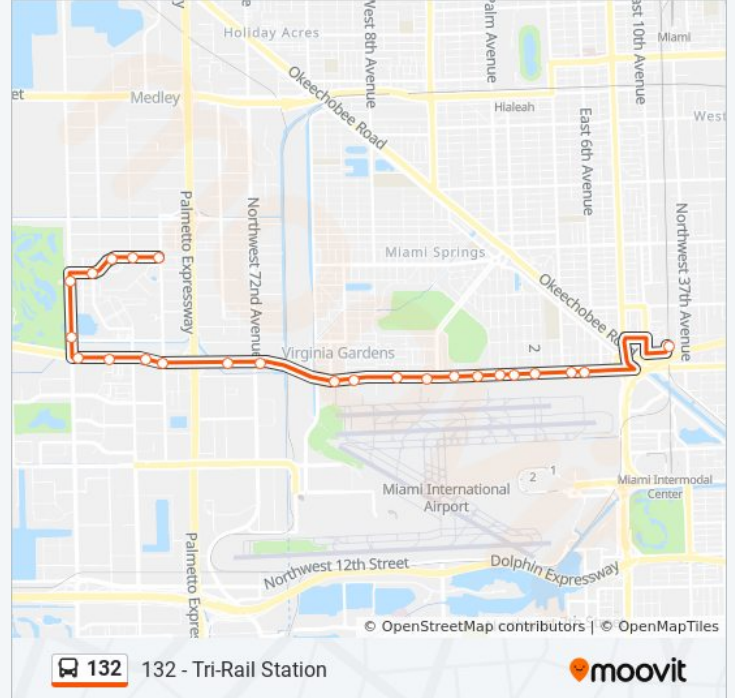

NW 36 St & Palmetto Dr

NW 36 St & South Dr

NW 36 St & La Villa Dr

NW 36 St & Miller Dr

NW 36 St & Lee Dr

Hialeah Market Tri-Rail Station

132 bus time schedules and route maps are available in an offline PDF at moovitapp.com. Use the [Moovit App](#) to see live bus times, train schedule or subway schedule, and step-by-step directions for all public transit in Miami.

[About Moovit](#) · [MaaS Solutions](#) · [Supported Countries](#) · [Mooviter Community](#)

© 2024 Moovit - All Rights Reserved

Check Live Arrival Times