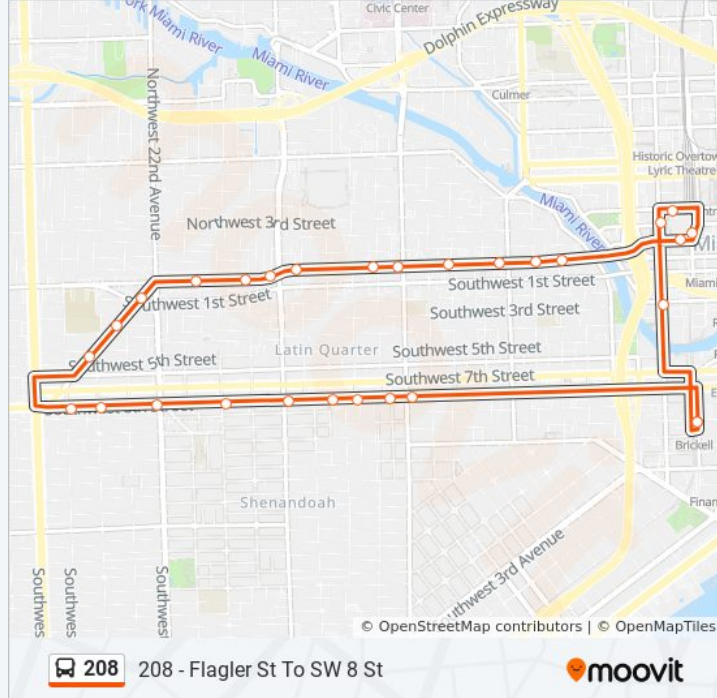

Use the Moovit App to find the closest 208 bus station near you and find out when is the next 208 bus arriving.

Direction: 208 - Via SW 8 St/Flagler St

34 stops

[VIEW LINE SCHEDULE](#)

Brickell Station (East Side)

208 bus Info

Direction: 208 - Via SW 8 St/Flagler St

Stops: 34

Trip Duration: 52 min

Line Summary:

SW 8 St @ SW 22 Av

SW 8 St @ SW 19 Av

SW 8 St @ SW 17 Av

SW 8 St @ SW 15 Av

SW 8 St @ SW 13 Ct

SW 8 St @ SW 12 Ct

SW 8 St @ SW 12 Av

SW 8 St @ SW 10 Av

SW 8 St @ SW 9 Av

SW 8 St @ SW 5 Av

SW 8 St @ SW 2 Av

Brickell Station (East Side)

208 bus time schedules and route maps are available in an offline PDF at moovitapp.com. Use the [Moovit App](#) to see live bus times, train schedule or subway schedule, and step-by-step directions for all public transit in Miami.