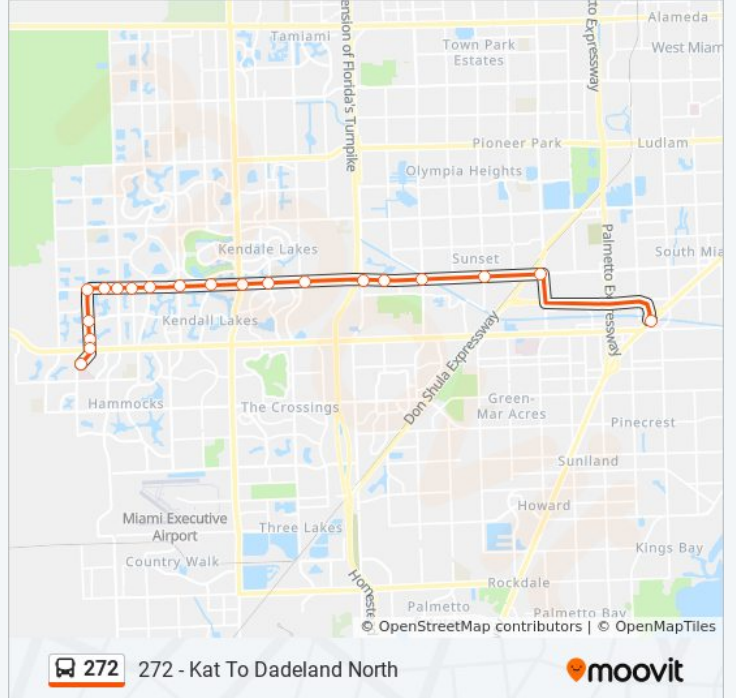

West Kendall-dadeland No Via 72 St

Get The App

The 272 bus line (West Kendall-dadeland No Via 72 St) has 2 routes. For regular weekdays, their operation hours are:
 (1) 272 - Dadeland North Station: 6:00 AM - 6:42 PM
 (2) 272 - West Kendall Park & Ride: 6:10 AM - 7:00 PM
 Use the Moovit App to find the closest 272 bus station near you and find out when is the next 272 bus arriving.

Direction: 272 - Dadeland North Station
 20 stops
[VIEW LINE SCHEDULE](#)

272 bus Time Schedule
 272 - Dadeland North Station Route Timetable:

Sunday	Not Operational
Monday	6:00 AM - 6:42 PM
Tuesday	6:00 AM - 6:42 PM
Wednesday	6:00 AM - 6:42 PM
Thursday	6:00 AM - 6:42 PM
Friday	6:00 AM - 6:42 PM
Saturday	Not Operational

272 bus Info
Direction: 272 - Dadeland North Station
Stops: 20
Trip Duration: 39 min
Line Summary:

Direction: 272 - West Kendall Park & Ride

20 stops

[VIEW LINE SCHEDULE](#)

- Dadeland North Bay 4
- SW 72 St @ SW 87 Av
- SW 72 St & SW 97 Av
- SW 72 St @ SW 107 Av
- SW 72 St & SW 113 Pl
- SW 72 St & SW 117 Av
- SW 72 St & SW 127 Av
- SW 72 St & SW 132 Av
- SW 72 St & 137 Av
- SW 72 St @ SW 142 Av
- SW 72 St & SW 147 Av
- SW 72 St @ SW 152 Ave
- SW 72 St @ SW 154 Av
- SW 72 St @ SW 157 Av
- SW 72 St @ SW 160 Av
- SW 162 Av @ SW 72 St
- SW 162 Av @ SW 80 St
- SW 162 Av @ SW 85 St

272 bus Info

Direction: 272 - West Kendall Park & Ride

Stops: 20

Trip Duration: 38 min

Line Summary:

SW 162 Ave @ 88 St

SW 91st St @ SW 162nd Ave

272 bus time schedules and route maps are available in an offline PDF at moovitapp.com. Use the [Moovit App](#) to see live bus times, train schedule or subway schedule, and step-by-step directions for all public transit in Miami.