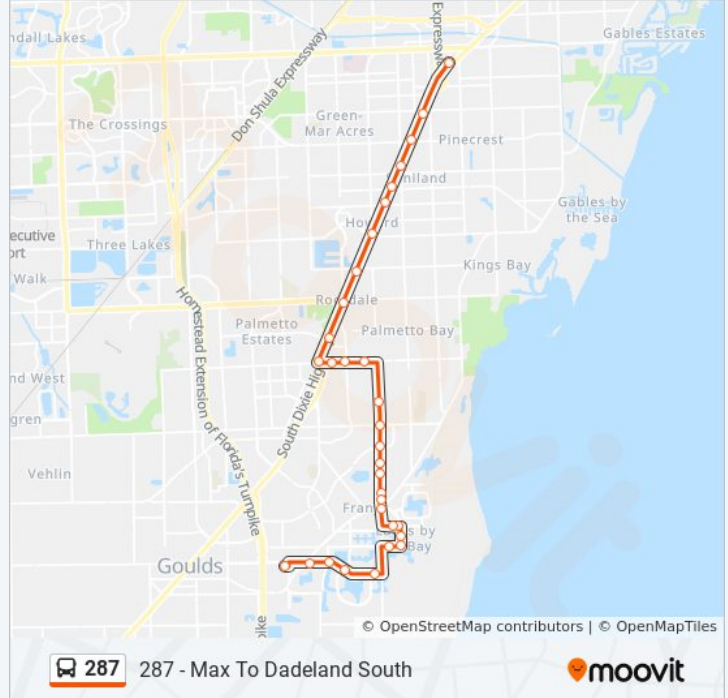

 287

Cutler Bay To Dadeland South

Get The App

The 287 bus line (Cutler Bay To Dadeland South) has 2 routes. For regular weekdays, their operation hours are:
 (1) 287 - Dadeland South Station: 5:46 AM - 6:15 PM
 (2) 287 - SW 216 St/102 Av/Chi Health Center: 6:37 AM - 7:00 PM
 Use the Moovit App to find the closest 287 bus station near you and find out when is the next 287 bus arriving.

Direction: 287 - Dadeland South Station

32 stops

[VIEW LINE SCHEDULE](#)

S Dade Health Ctr @ 10300 SW 216 St

SW 216 St @ SW 98 Ct

SW 216 St @ SW 97 Av

SW 216 St @ SW 92 Av

SW 216 St @ SW 87 Pl

287 bus Info

Direction: 287 - Dadeland South Station

Stops: 32

Trip Duration: 46 min

Line Summary:

Busway & SW 160 St
 Busway @ SW 152 St
 Busway & SW 144 St
 Busway & SW 136 St
 Busway & SW 128 St
 Busway & SW 124 St
 Busway & SW 120 St
 Busway & SW 112 St
 Busway & SW 104 St
 Dadeland South

Direction: 287 - SW 216 St/102 Av/Chi Health Center

31 stops

[VIEW LINE SCHEDULE](#)

Dadeland South
 Busway & SW 104 St
 Busway & SW 112 St
 Busway & SW 120 St
 Busway & SW 124 St
 Busway & SW 128 St
 Busway & SW 136 St
 Busway & SW 144 St
 Busway @ SW 152 St
 Busway & SW 160 St
 SW 168 St @ South Dixie Hwy
 SW 168 St @ SW 94 Av
 SW 168 St @ SW 92 Av
 SW 168 St @ SW 88 Ct
 SW 87 Av @ SW 178 St
 SW 87 Av @ SW 184 St
 SW 87 Av @ Caribbean Bd.
 SW 87 Av @ SW 190 St