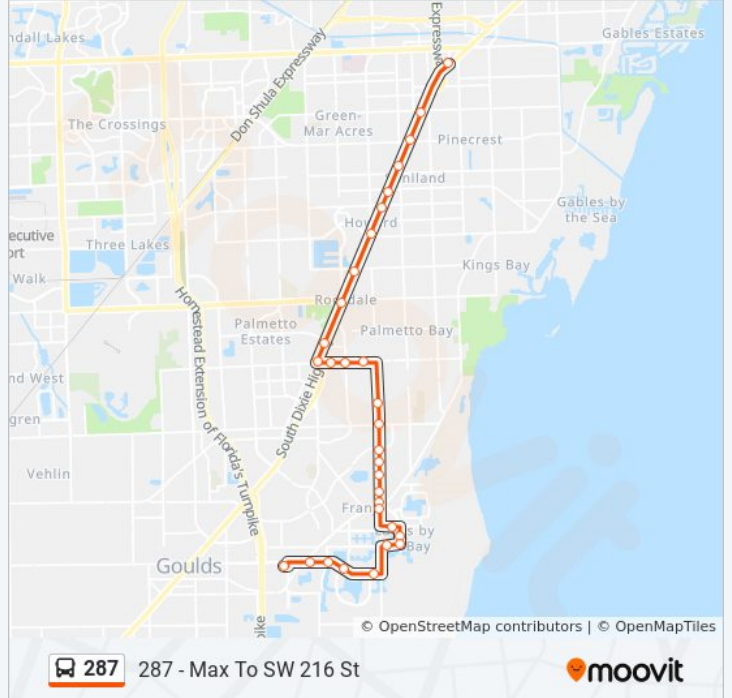

SW 87 Av @ SW 193 Te

SW 87 Av @ SW 198 St

SW 87 Av @ SW 200 Tr

SW 87 Av @ Old Cutler Rd

SW 207 St @ SW 85 Passage

SW 85 Av @ SW 209 St

SW 85 Av @ SW 212 St

SW 212 St @ SW 87 Av

SW 216 St @ SW 87 PI

SW 216 St @ SW 92 Av

SW 216 St @ SW 97 Av

SW 216 St @ SW 98 Ct

S Dade Health Ctr @ 10300 SW 216 St

287 bus time schedules and route maps are available in an offline PDF at moovitapp.com. Use the [Moovit App](#) to see live bus times, train schedule or subway schedule, and step-by-step directions for all public transit in Miami.

[About Moovit](#) • [MaaS Solutions](#) • [Supported Countries](#) • [Mooviter Community](#)

© 2024 Moovit - All Rights Reserved

Check Live Arrival Times