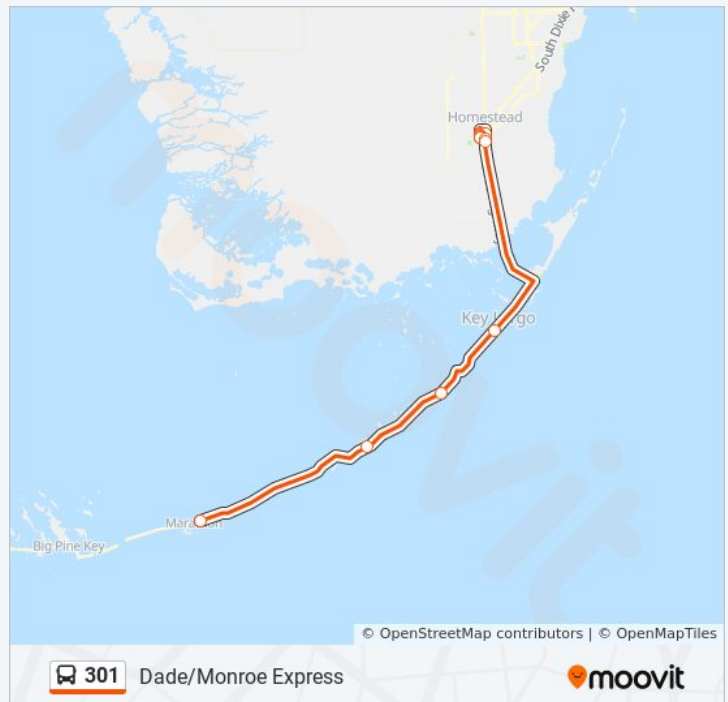

Us 1 & 34800 Block

Mile Marker 98 Key Largo

Mile Marker 87 Tavernier

Mile Marker 74 Islamorada

Mile Marker 50 Marathon

Wednesday 5:00 AM - 8:30 PM

Thursday 5:00 AM - 8:30 PM

Friday 5:00 AM - 8:30 PM

Saturday 5:00 AM - 8:30 PM

301 bus Info

Direction: 301 - Marathon

Stops: 14

Trip Duration: 130 min

Line Summary:

Direction: 301 - Tavernier

12 stops