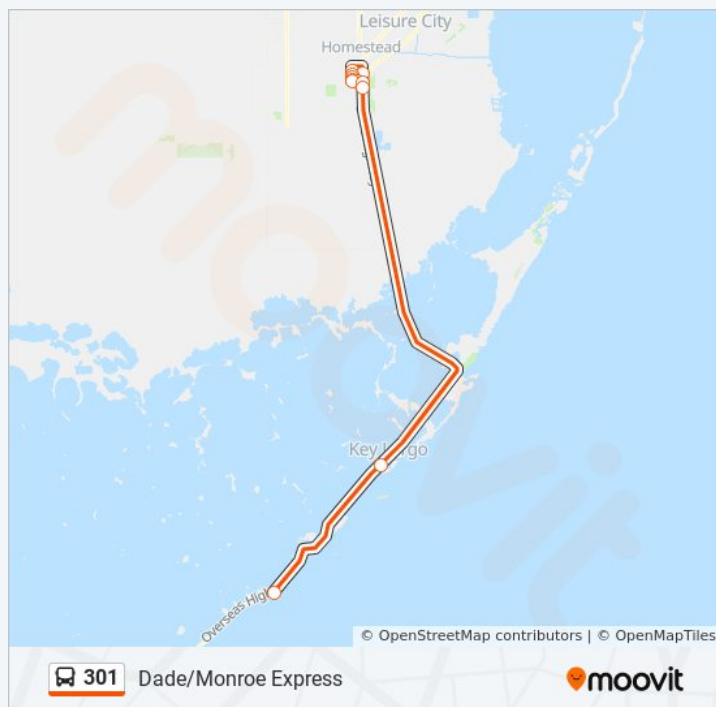

Us 1 & 34800 Block

Mile Marker 98 Key Largo

Mile Marker 87 Tavnier

Trip Duration: 70 min
Line Summary:

301 bus time schedules and route maps are available in an offline PDF at moovitapp.com. Use the [Moovit App](#) to see live bus times, train schedule or subway schedule, and step-by-step directions for all public transit in Miami.

[About Moovit](#) · [MaaS Solutions](#) · [Supported Countries](#) · [Mooviter Community](#)

© 2024 Moovit - All Rights Reserved

Check Live Arrival Times