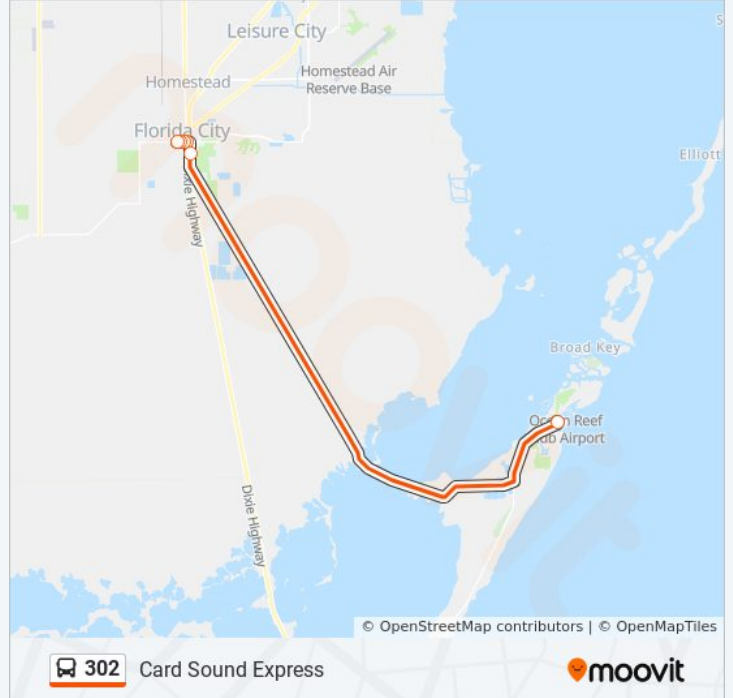

 302

Card Sound Express

Get The App

The 302 bus line (Card Sound Express) has 2 routes. For regular weekdays, their operation hours are:

(1) 302 - FL City SW 344 St Park & Ride: 6:20 AM - 5:00 PM (2) 302 - Ocean Reef: 5:30 AM - 4:10 PM

Use the Moovit App to find the closest 302 bus station near you and find out when is the next 302 bus arriving.

Direction: 302 - FL City SW 344 St Park & Ride

6 stops

[VIEW LINE SCHEDULE](#)

Ocean Reef Club Village

Stops: 6

Trip Duration: 35 min

Line Summary:

Direction: 302 - Ocean Reef

7 stops

[VIEW LINE SCHEDULE](#)

W Palm Dr @ SW 5 Av

W Palm Dr @ SW 4 Av

SW 344 St & SW 2 Av (E/F)

E Palm Dr & Krome Av

Us 1 & E Palm Dr

Us 1 & 34800 Block

Ocean Reef Club Village

302 bus Time Schedule

302 - Ocean Reef Route Timetable:

Sunday	5:30 AM - 4:10 PM
Monday	5:30 AM - 4:10 PM
Tuesday	5:30 AM - 4:10 PM
Wednesday	5:30 AM - 4:10 PM
Thursday	5:30 AM - 4:10 PM
Friday	5:30 AM - 4:10 PM
Saturday	5:30 AM - 4:10 PM