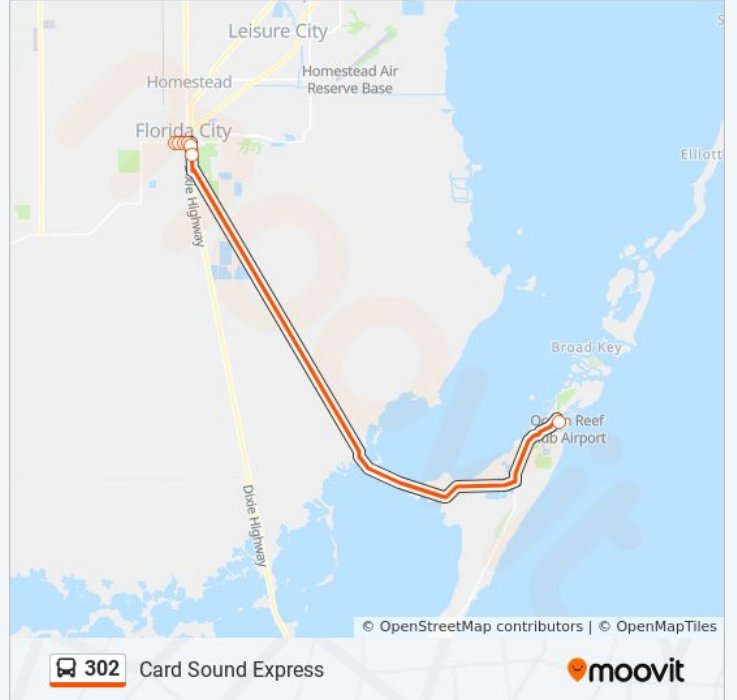

Use the Moovit App to find the closest 302 bus station near you and find out when is the next 302 bus arriving.

Direction: 302 - FL City SW 344 St Park & Ride

6 stops

[VIEW LINE SCHEDULE](#)

Ocean Reef Club Village

Stops: 6

Trip Duration: 35 min

Line Summary:

Direction: 302 - Ocean Reef

7 stops

[VIEW LINE SCHEDULE](#)

W Palm Dr @ SW 5 Av

W Palm Dr @ SW 4 Av

SW 344 St & SW 2 Av (E/F)

E Palm Dr & Krome Av

Us 1 & E Palm Dr

Us 1 & 34800 Block

Ocean Reef Club Village

302 bus Time Schedule

302 - Ocean Reef Route Timetable:

Sunday	5:30 AM - 4:10 PM
Monday	5:30 AM - 4:10 PM
Tuesday	5:30 AM - 4:10 PM
Wednesday	5:30 AM - 4:10 PM
Thursday	5:30 AM - 4:10 PM
Friday	5:30 AM - 4:10 PM
Saturday	5:30 AM - 4:10 PM

302 bus Info

Direction: 302 - Ocean Reef

Stops: 7

Trip Duration: 35 min

Line Summary:

302 bus time schedules and route maps are available in an offline PDF at moovitapp.com. Use the [Moovit App](#) to see live bus times, train schedule or subway schedule, and step-by-step directions for all public transit in Miami.