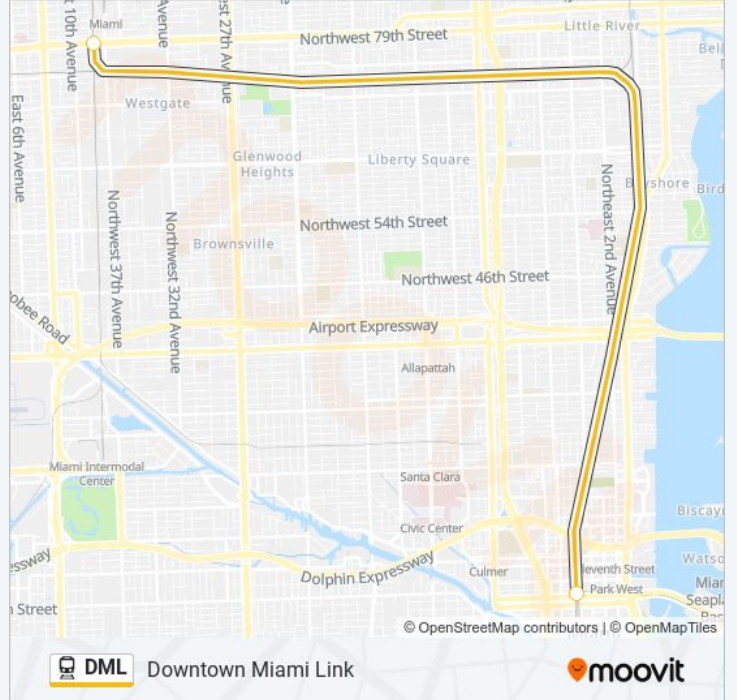

DML train time schedules and route maps are available in an offline PDF at moovitapp.com. Use the Moovit App to see live bus times, train schedule or subway schedule, and step-by-step directions for all public transit in Miami.

© 2024 Moovit - All Rights Reserved