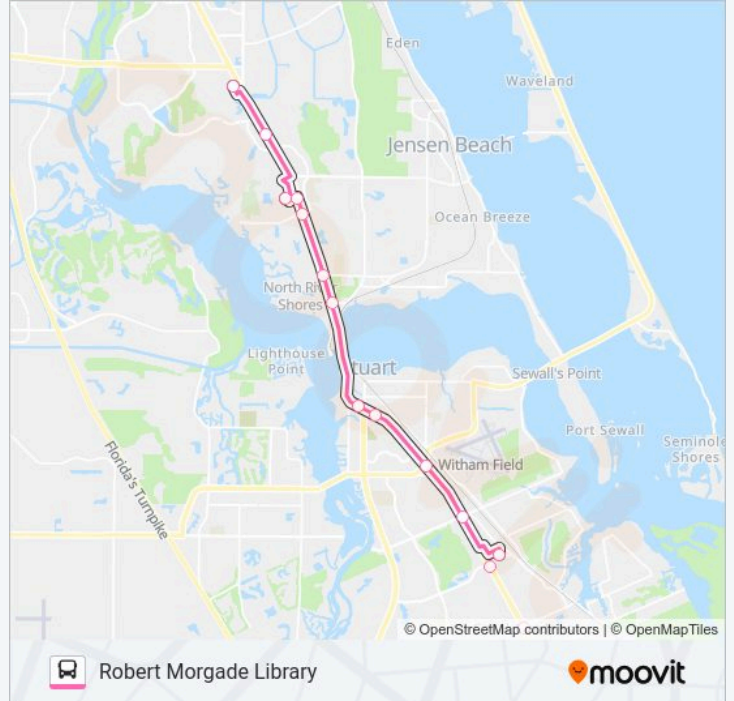

Use the Moovit App to find the closest 1 bus station near you and find out when is the next 1 bus arriving.

**Direction: Robert Morgade Library**

18 stops

[VIEW LINE SCHEDULE](#)

- WALMART (PSL)
- US 1 & EUGENIA ST
- Treasure Coast Mall
- US 1 & MALL ENTRANCE RD
- US 1 & BRITT RD
- US 1 & 14TH ST
- US 1 & FORK RD
- US 1 & KANNER HWY
- US 1 & JOHNSON AVE (connection point)
- US 1 & MONTEREY RD
- US 1 & INDIAN ST (connection point)
- WALMART (STUART)
- US 1 & POMEROY ST
- COMMUNITY DR & SALERNO RD
- COMMUNITY DR @ ROBERT MORGADE LIBRARY
- US 1 & SALERNO RD
- US 1 & COVE RD WEST (connection point)
- US 1 & COVE RD EAST (connection point)

**1 bus Time Schedule**

Robert Morgade Library Route Timetable:

Monday	6:00 AM-7:25 PM
Tuesday	6:00 AM-7:25 PM
Wednesday	6:00 AM-7:25 PM
Thursday	6:00 AM-7:25 PM
Friday	6:00 AM-7:25 PM
Saturday	Not Operational
Sunday	Not Operational

**1 bus Info**

**Direction:** Robert Morgade Library

**Stops:** 18

**Trip Duration:** 46 min

**Line Summary:**

**Direction: Walmart**

17 stops

[VIEW LINE SCHEDULE](#)

- US 1 & COVE RD EAST (connection point)
- COMMUNITY DR & SALERNO RD
- COMMUNITY DR @ ROBERT MORGADE LIBRARY
- US 1 & SALERNO RD
- WALMART (STUART)
- US 1 & MARKET PL
- US 1 & INDIAN ST (connection point)
- US 1 & MONTEREY RD
- US 1 & JOHNSON AVE (connection point)
- US 1 & KANNER HWY
- US 1 & WRIGHT BLVD
- US 1 & BAKER RD
- US 1 & BRITT RD
- Treasure Coast Mall
- US 1 & MALL ENTRANCE RD
- US 1 & EUGENIA ST
- WALMART (PSL)