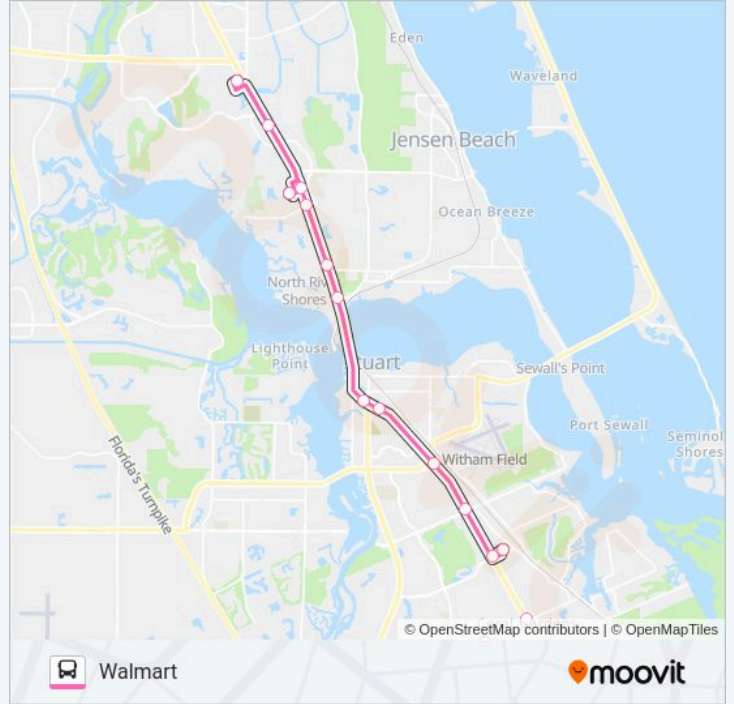

1 bus time schedules and route maps are available in an offline PDF at moovitapp.com. Use the Moovit App to see live bus times, train schedule or subway schedule, and step-by-step directions for all public transit in Miami.

© 2025 Moovit - All Rights Reserved