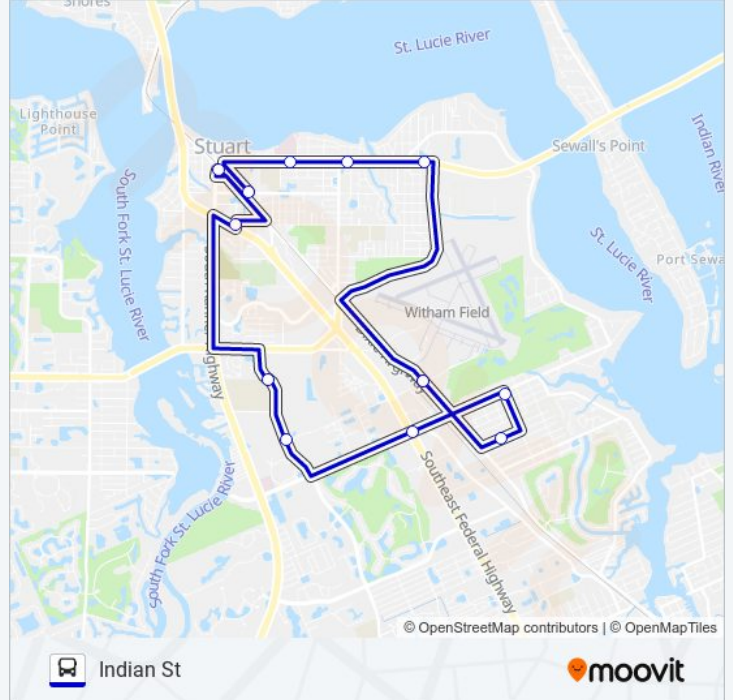

3 bus time schedules and route maps are available in an offline PDF at moovitapp.com. Use the [Moovit App](#) to see live bus times, train schedule or subway schedule, and step-by-step directions for all public transit in Miami.

[About Moovit](#) • [MaaS Solutions](#) • [Supported Countries](#) • [Mooviter Community](#)

© 2024 Moovit - All Rights Reserved

Check Live Arrival Times