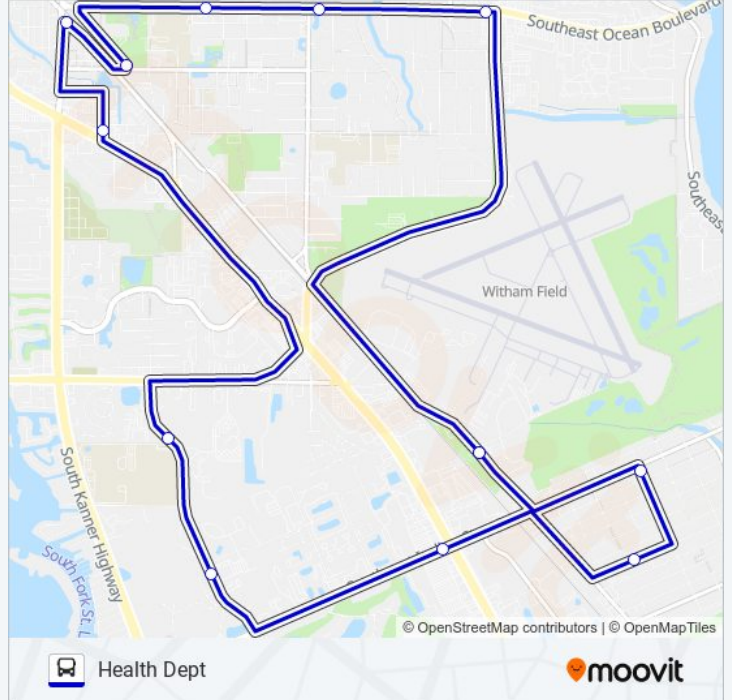

Direction: Health Dept

13 stops

[VIEW LINE SCHEDULE](#)

South Dixie Hwy & Aviation Way

Evergreen Ave & Indian St

Fairmont St @ Lamar Howard Park

Indian St & Us 1 (Connection Point)

Willoughby Blvd @ Health Department

Willoughby Blvd @ Martin County High

Johnson Ave @ Us 1 (Connection Point)

Kiwanis P-N-R (Downtown)

Flagler Ave & Mlk Blvd

Ocean Blvd & Hospital Ave

Ocean Blvd & Coconut Ave

Ocean Blvd & Monterey Rd

South Dixie Hwy & Aviation Way

3 bus Info

Direction: Health Dept

Stops: 13

Trip Duration: 40 min

Line Summary:

Direction: Indian St

13 stops

[VIEW LINE SCHEDULE](#)

- South Dixie Hwy & Aviation Way
- Ocean Blvd & Monterey Rd
- Ocean Blvd & Coconut Ave
- Ocean Blvd & Hospital Ave
- Flagler Ave & Milk Blvd
- Kiwanis P-N-R (Downtown)
- Johnson Ave @ Us 1 (Connection Point)
- Willoughby Blvd @ Martin County High
- Willoughby Blvd @ Health Department
- Indian St & Us 1 (Connection Point)
- Evergreen Ave & Indian St
- Fairmont St @ Lamar Howard Park
- South Dixie Hwy & Aviation Way