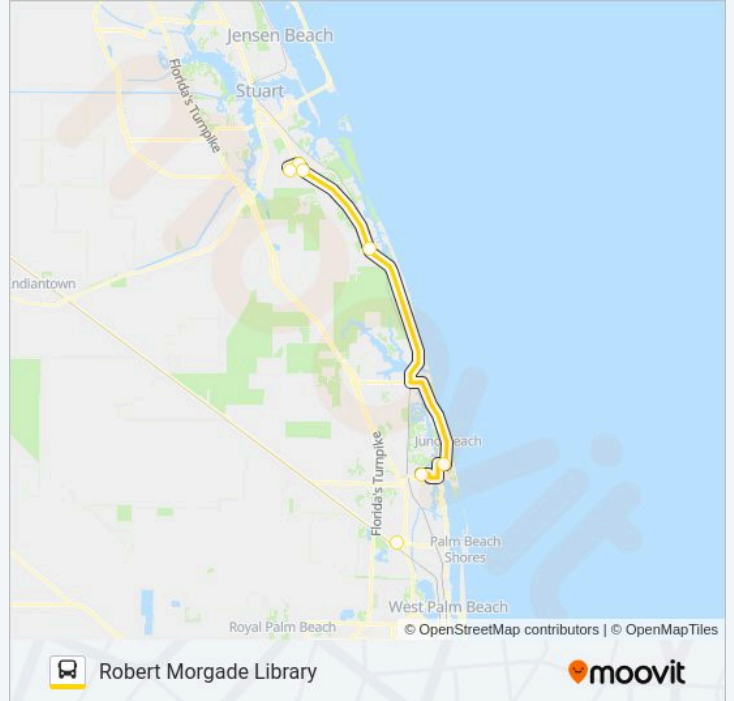

Use the Moovit App to find the closest 20X bus station near you and find out when is the next 20X bus arriving.

Direction: Robert Morgade Library

7 stops

[VIEW LINE SCHEDULE](#)

VA MEDICAL CENTER (WPB)

THE GARDENS MALL (PALM BEACH GARDENS)

UNIVERSE BLVD @ FLORIDA POWER & LIGHT

US 1 & BRIDGE RD

US 1 & COVE RD EAST (connection point)

SALERNO RD & US 1

COMMUNITY DR @ ROBERT MORGADE LIBRARY

20X bus Time Schedule

Robert Morgade Library Route Timetable:

Stops: 7

Trip Duration: 70 min

Line Summary:

Direction: Palm Beach Gardens Mall

8 stops

[VIEW LINE SCHEDULE](#)

COMMUNITY DR @ ROBERT MORGAGE LIBRARY

US 1 & SALERNO RD

US 1 & COVE RD WEST (connection point)

US 1 & BRIDGE RD

UNIVERSE BLVD @ FLORIDA POWER & LIGHT

THE GARDENS MALL (PALM BEACH GARDENS)

VA Hospital

VA MEDICAL CENTER (WPB)

20X bus Time Schedule

Palm Beach Gardens Mall Route Timetable: