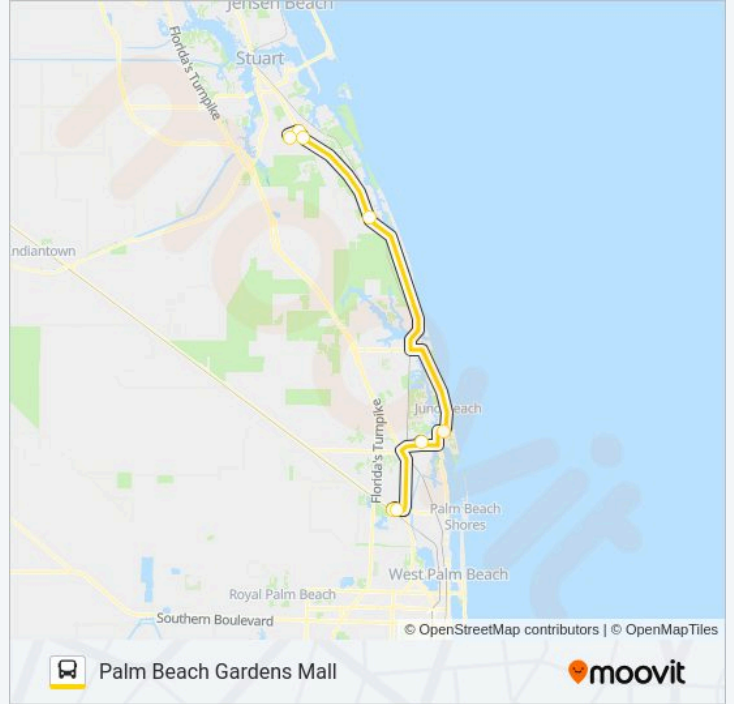

20X bus time schedules and route maps are available in an offline PDF at moovitapp.com. Use the Moovit App to see live bus times, train schedule or subway schedule, and step-by-step directions for all public transit in Miami.

© 2025 Moovit - All Rights Reserved