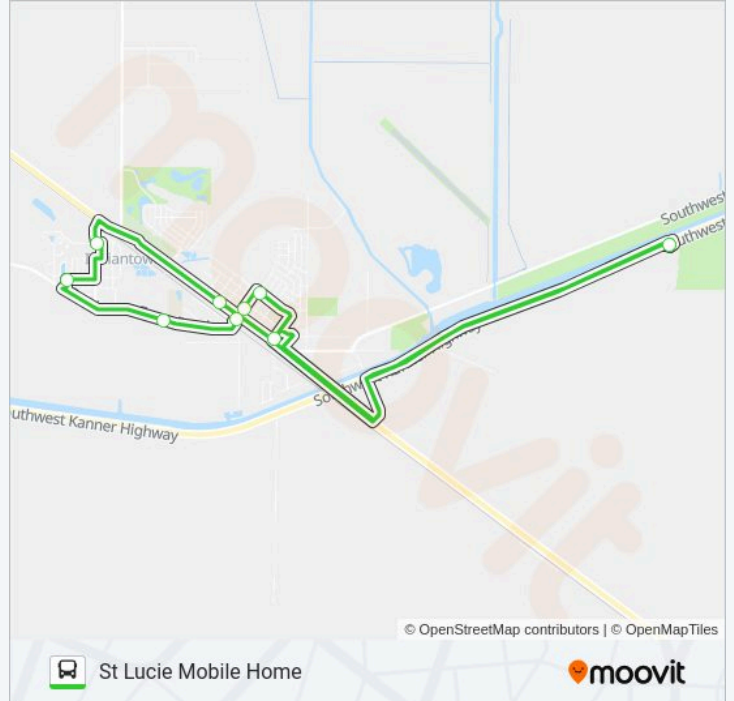

 2 Line

St Lucie Mobile Home

Get The App

The 2 bus line (St Lucie Mobile Home) has 2 routes. For regular weekdays, their operation hours are:
(1) St Lucie Mobile Home: 6:25 AM-6:35 PM(2) Robert Morgade Library: 6:00 AM-7:10 PM
Use the Moovit App to find the closest 2 bus station near you and find out when is the next 2 bus arriving.

Direction: St Lucie Mobile Home

11 stops

[VIEW LINE SCHEDULE](#)

- ST. LUCIE MOBILE HOME PARK
- TRAIL DR & WARFIELD BLVD (RINES MARKET)
- E. THELMA WATERS AVE @ US POST OFFICE
- FARM RD @ FL STATE HEALTH DEPT
- 173rd DR & PALM BEACH ST (BOYS & GIRLS CLUB)
- LINCOLN ST & MLK DR
- WARFIELD BLVD @ FL COMMUNITY HEALTH CENTER
- E. THELMA WATERS AVE @ E. LAHTI LIBRARY
- 150th ST & E. THELMA WATERS AVE
- TRAIL DR & WARFIELD BLVD (RINES MARKET)
- ST. LUCIE MOBILE HOME PARK

2 bus Time Schedule

St Lucie Mobile Home Route Timetable:

Monday	6:25 AM-6:35 PM
Tuesday	6:25 AM-6:35 PM
Wednesday	6:25 AM-6:35 PM
Thursday	6:25 AM-6:35 PM
Friday	6:25 AM-6:35 PM
Saturday	Not Operational
Sunday	Not Operational

2 bus Info

Direction: St Lucie Mobile Home

Stops: 11

Trip Duration: 35 min

Line Summary:

Direction: Robert Morgade Library

3 stops

[VIEW LINE SCHEDULE](#)