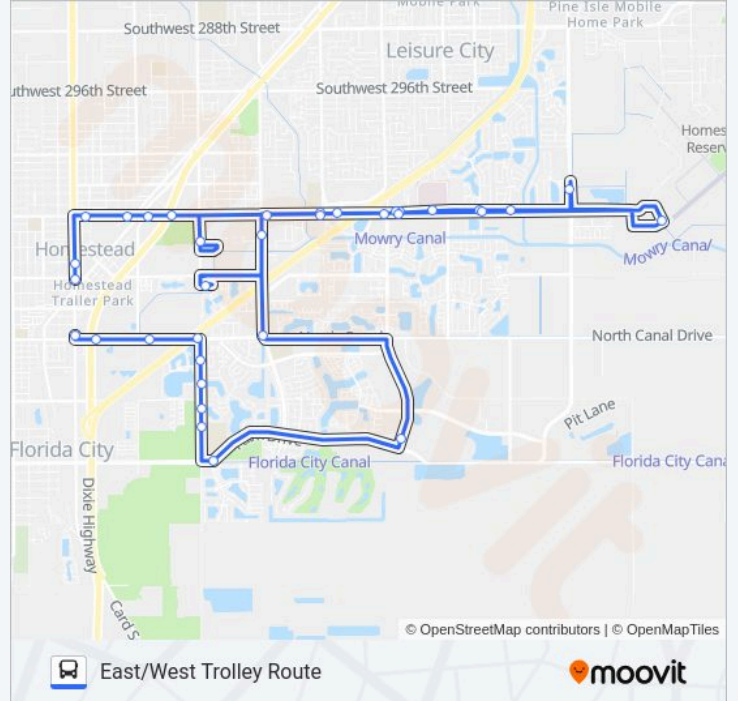

 **EAST/WEST Line**

East/West Trolley Route

[Get The App](#)

The EAST/WEST bus line East/West Trolley Route has one route. For regular weekdays, their operation hours are:

(1) East/West Trolley Route: 6:00 AM-5:15 PM

EAST/WEST bus Info**Direction:** East/West Trolley Route**Stops:** 34**Trip Duration:** 50 min**Line Summary:**

S-Bound NE 18 Ave (N Of Sunrise Community)

Deedco Gardens

Corner Of SE 18 Ave & SW 328 St (Lucy St)

Keys Gate Charter School

Valencia Gardens

Homestead Senior High School

SW 167 AV @ SW 336 ST

San Remo Community

Lakeshore Village

SW 328 ST & SW 167 AV (W/F)

Bj'S

LUCY ST & US 1

W-Bound SE 8 St And East Of Krome Avenue

EAST/WEST bus time schedules and route maps are available in an offline PDF at moovitapp.com. Use the Moovit App to see live bus times, train schedule or subway schedule, and step-by-step directions for all public transit in Miami.