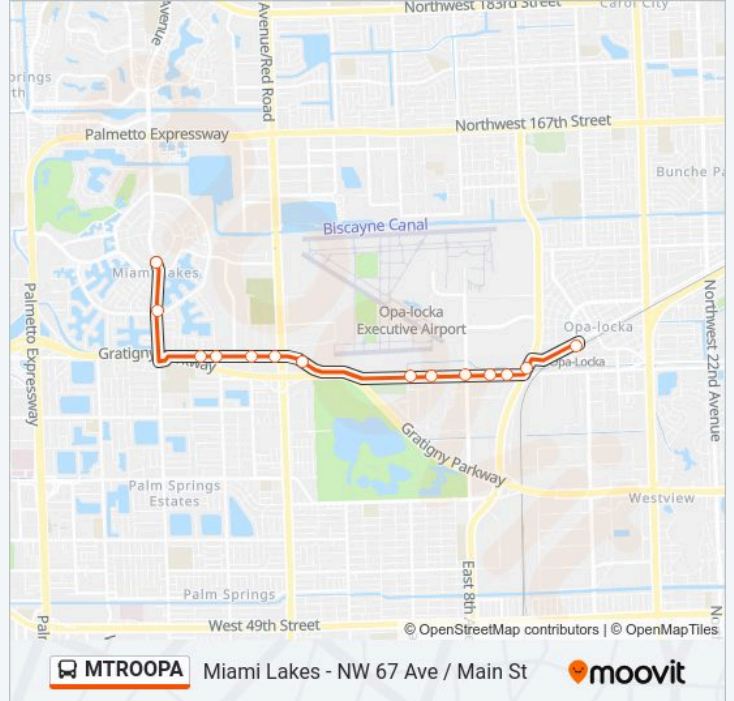

 **MTROOPA Line**

Miami Lakes - NW 67 Ave / Main St

Get The App

The MTROOPA bus line (Miami Lakes - NW 67 Ave / Main St) has 2 routes. For regular weekdays, their operation hours are:

(1) Miami Lakes - NW 67 Ave / Main St: 6:00 AM-8:11 PM(2) Opa-Locka Station: 6:23 AM-7:49 PM

Use the Moovit App to find the closest MTROOPA bus station near you and find out when is the next MTROOPA bus arriving.

Direction: Miami Lakes - NW 67 Ave / Main St

14 stops

[VIEW LINE SCHEDULE](#)

- Opa-Locka Tri-Rail Station
- NW 37/42 AV@NW 135 ST
- NW 135 ST & NW 38 CT
- NW 135 ST & OP # 4050
- NW 135 ST & NW 42 AV
- NW 135 ST & NW 45 AV
- NW 135 ST & NW 47 AV
- NW 135 ST & OP # 5450
- NW 138 ST & NW 57 AV
- NW 138 ST & NW 58 CT
- NW 138 ST & OP # 830
- NW 138 ST & OP # 940
- NW 67 AV & MIAMI LAKEWAY S
- NW 67 AV & EAGLE NEST LN S

MTROOPA bus Time Schedule

Miami Lakes - NW 67 Ave / Main St Route Timetable:

Monday	6:00 AM-8:11 PM
Tuesday	6:00 AM-8:11 PM
Wednesday	6:00 AM-8:11 PM
Thursday	6:00 AM-8:11 PM
Friday	6:00 AM-8:11 PM
Saturday	Not Operational
Sunday	Not Operational

MTROOPA bus Info

Direction: Miami Lakes - NW 67 Ave / Main St

Stops: 14

Trip Duration: 16 min

Line Summary:

Direction: Opa-Locka Station

16 stops

[VIEW LINE SCHEDULE](#)