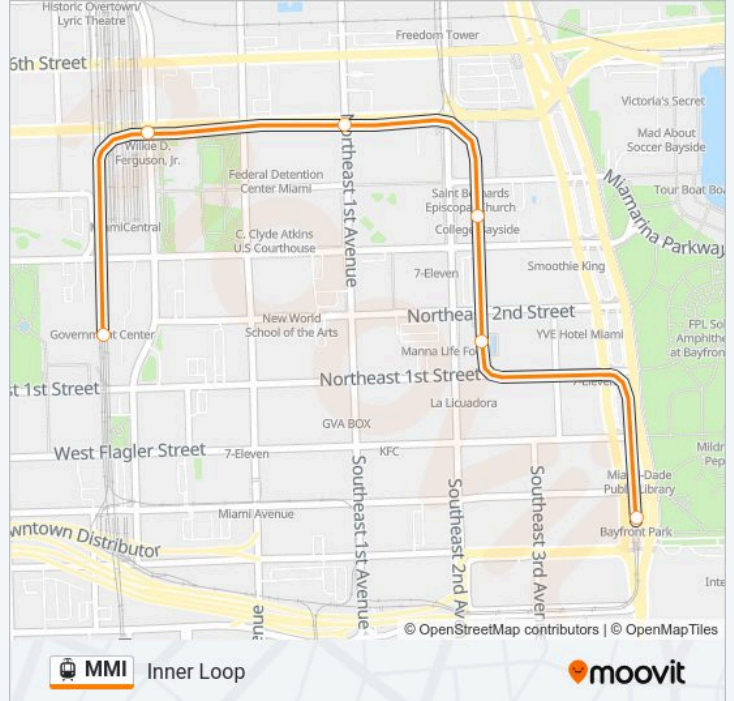

The MMI light rail line (Inner Loop) has 2 routes. For regular weekdays, their operation hours are:

(1) Inner Loop: 5:15 AM-12:22 AM(2) Inner Loop: 5:15 AM-12:17 AM

Use the Moovit App to find the closest MMI light rail station near you and find out when is the next MMI light rail arriving.

**Direction: Inner Loop**

6 stops

[VIEW LINE SCHEDULE](#)

Government Center Station

Wilkie D. Ferguson, Jr.

College North

College/Bayside

First Street

**MMI light rail Info****Direction:** Inner Loop**Stops:** 6**Trip Duration:** 6 min**Line Summary:**

**Direction: Inner Loop**

4 stops

[VIEW LINE SCHEDULE](#)

Bayfront Park

Knight Center

Miami Avenue

Government Center Station

**MMI light rail Info**

**Direction:** Inner Loop

**Stops:** 4

**Trip Duration:** 5 min

**Line Summary:**

MMI light rail time schedules and route maps are available in an offline PDF at [moovitapp.com](https://moovitapp.com). Use the Moovit App to see live bus times, train schedule or subway schedule, and step-by-step directions for all public transit in Miami.