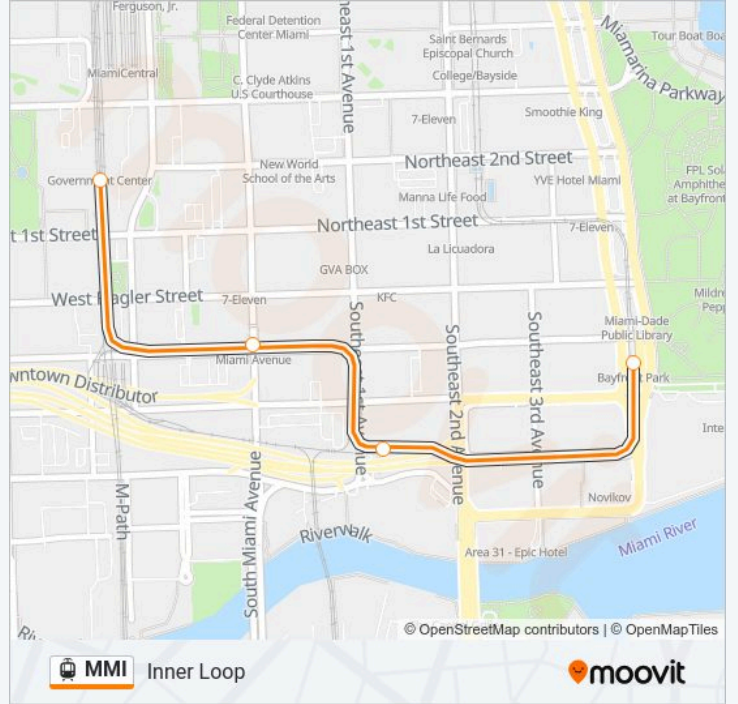

The MMI light rail line (Inner Loop) has 2 routes. For regular weekdays, their operation hours are:

(1) Inner Loop: 5:15 AM-12:22 AM(2) Inner Loop: 5:15 AM-12:17 AM

Use the Moovit App to find the closest MMI light rail station near you and find out when is the next MMI light rail arriving.

**Direction: Inner Loop**

6 stops

[VIEW LINE SCHEDULE](#)

Government Center Station

Wilkie D. Ferguson, Jr.

College North

College/Bayside

First Street

**MMI light rail Info****Direction:** Inner Loop**Stops:** 6**Trip Duration:** 6 min**Line Summary:**

**Direction: Inner Loop**

4 stops

[VIEW LINE SCHEDULE](#)

Bayfront Park

Knight Center

Miami Avenue

Government Center Station

**MMI light rail Info**

**Direction:** Inner Loop

**Stops:** 4

**Trip Duration:** 5 min

**Line Summary:**

MMI light rail time schedules and route maps are available in an offline PDF at [moovitapp.com](https://moovitapp.com). Use the Moovit App to see live bus times, train schedule or subway schedule, and step-by-step directions for all public transit in Miami.