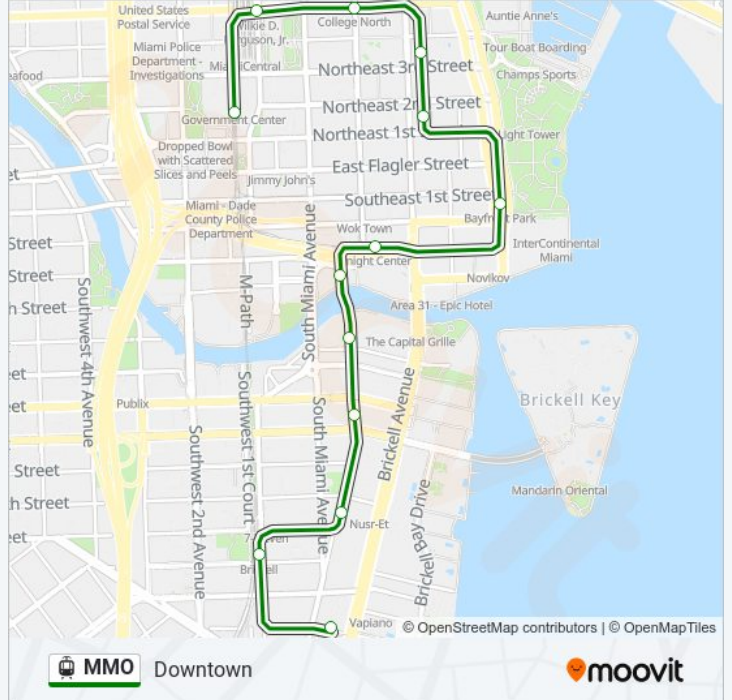

Direction: Downtown

13 stops

[VIEW LINE SCHEDULE](#)

- Financial District
- Brickell
- Tenth Street Promanade
- Brickell City Centre (Eighth Street)
- Fifth St
- Riverwalk
- Knight Center
- Bayfront Park
- First Street
- College/Bayside
- College North
- Wilkie D. Ferguson, Jr.
- Government Center Station

MMO light rail Time Schedule

Downtown Route Timetable:

| | |
|-----------|--------------------|
| Sunday | 5:25 AM - 10:42 PM |
| Monday | 5:15 AM - 10:42 PM |
| Tuesday | 5:15 AM - 10:42 PM |
| Wednesday | 5:15 AM - 10:42 PM |
| Thursday | 5:15 AM - 10:42 PM |
| Friday | 5:15 AM - 10:42 PM |
| Saturday | 5:25 AM - 10:42 PM |

MMO light rail Info

Direction: Downtown

Stops: 13

Trip Duration: 11 min

Line Summary:

Direction: Financial District

8 stops

[VIEW LINE SCHEDULE](#)

- Government Center Station
- Third Street
- Riverwalk
- Fifth St
- Brickell City Centre (Eighth Street)
- Tenth Street Promanade
- Brickell
- Financial District

MMO light rail Time Schedule

Financial District Route Timetable: