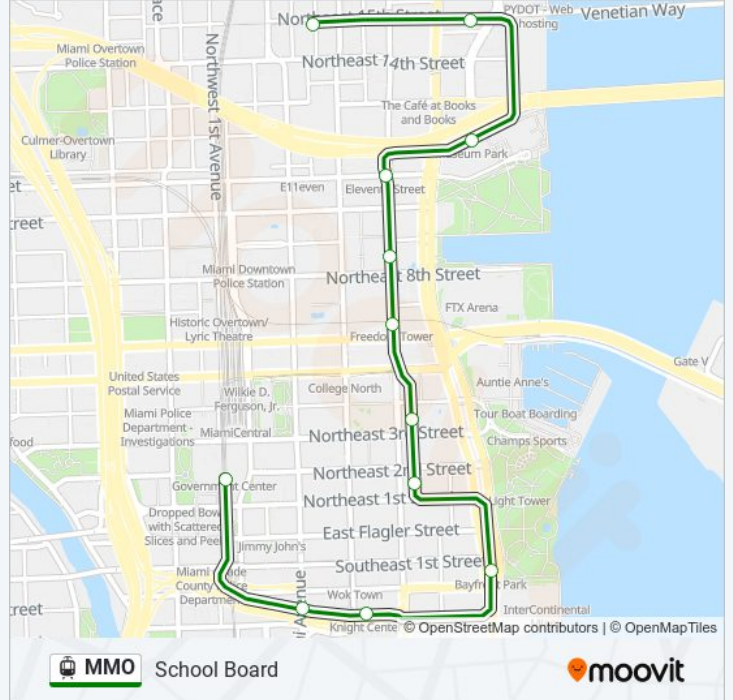

Direction: Downtown

13 stops

[VIEW LINE SCHEDULE](#)

- Financial District
- Brickell
- Tenth Street Promanade
- Brickell City Centre (Eighth Street)
- Fifth St
- Riverwalk
- Knight Center
- Bayfront Park
- First Street
- College/Bayside
- College North
- Wilkie D. Ferguson, Jr.
- Government Center Station

Government Center Station

Third Street

Knight Center

Bayfront Park

First Street

College/Bayside

Freedom Tower

Park West

Eleventh Street

Museum Park

Adrienne Arsht Center

School Board

MMO light rail Time Schedule

School Board Route Timetable:

| | |
|-----------|--------------------|
| Sunday | 5:30 AM - 10:40 PM |
| Monday | 5:14 AM - 10:39 PM |
| Tuesday | 5:14 AM - 10:39 PM |
| Wednesday | 5:14 AM - 10:39 PM |
| Thursday | 5:14 AM - 10:39 PM |
| Friday | 5:14 AM - 10:39 PM |
| Saturday | 5:30 AM - 10:40 PM |

MMO light rail Info

Direction: School Board

Stops: 12

Trip Duration: 16 min

Line Summary:

MMO light rail time schedules and route maps are available in an offline PDF at moovitapp.com. Use the Moovit App to see live bus times, train schedule or subway schedule, and step-by-step directions for all public transit in Miami.