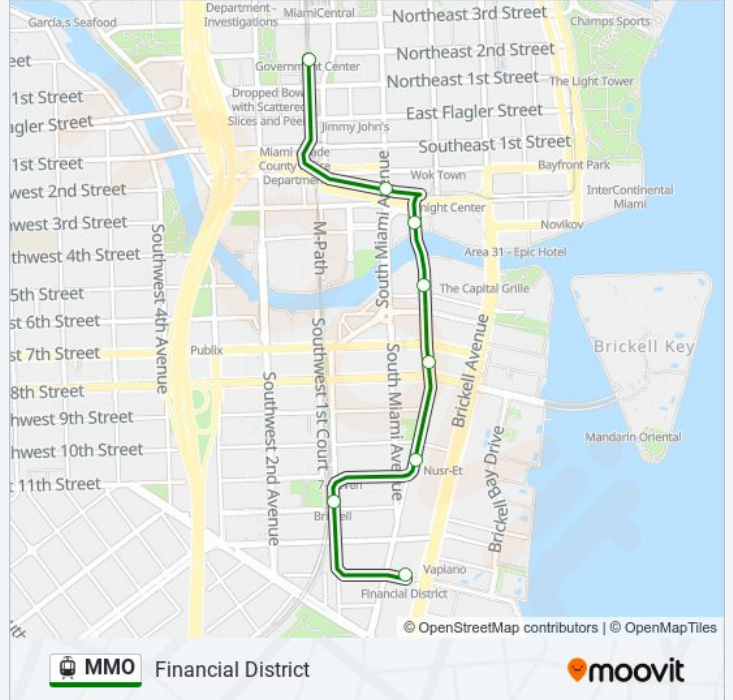

Direction: Downtown

13 stops

[VIEW LINE SCHEDULE](#)

- Financial District
- Brickell
- Tenth Street Promanade
- Brickell City Centre (Eighth Street)
- Fifth St
- Riverwalk
- Knight Center
- Bayfront Park
- First Street
- College/Bayside
- College North
- Wilkie D. Ferguson, Jr.
- Government Center Station

MMO light rail Info

Direction: Downtown

Stops: 13

Trip Duration: 11 min

Line Summary:

Direction: Financial District

8 stops

[VIEW LINE SCHEDULE](#)

- Government Center Station
- Third Street
- Riverwalk
- Fifth St
- Brickell City Centre (Eighth Street)
- Tenth Street Promanade
- Brickell
- Financial District

MMO light rail Time Schedule

Financial District Route Timetable:

MMO light rail Info

Direction: Financial District

Stops: 8

Trip Duration: 11 min

Line Summary:

Direction: School Board

12 stops

[VIEW LINE SCHEDULE](#)