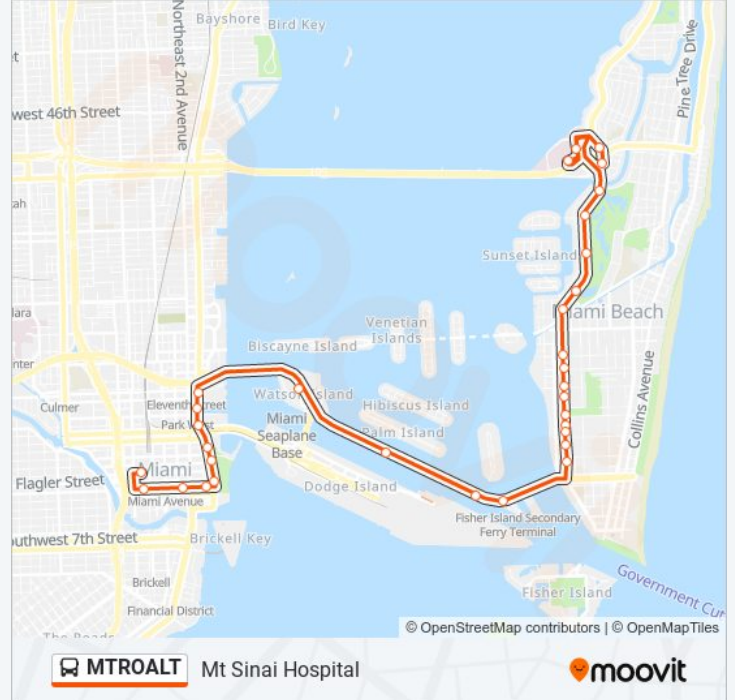

Direction: Downtown

36 stops

[VIEW LINE SCHEDULE](#)

Alton Rd & 39 St

Mt Sinai Hospital

Mt Sinai Hospital & Gumenick Bldg

Alton Rd & 41 St

Alton Rd & 39 St

MTROALT bus Info

Direction: Downtown

Stops: 36

Trip Duration: 50 min

Line Summary:

Alton Rd & 6 St

Mac Arthur Cy & Terminal Isle

Mac Arthur Cy & Bridge Rd

Alton Rd & 23 St

Alton Rd & 29 St

Alton Rd & Chase Av

Mt Sinai Hospital

Mt Sinai Hospital & Gumenick Bldg

Alton Rd & 41 St

Alton Rd & 39 St

MTR0ALT bus time schedules and route maps are available in an offline PDF at moovitapp.com. Use the Moovit App to see live bus times, train schedule or subway schedule, and step-by-step directions for all public transit in Miami.

© 2024 Moovit - All Rights Reserved