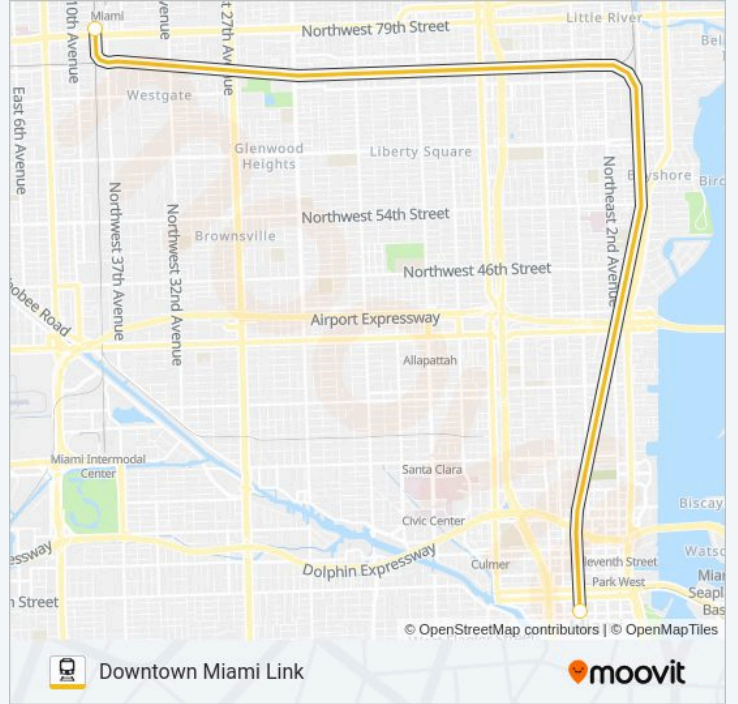

TRI-RAIL train time schedules and route maps are available in an offline PDF at moovitapp.com. Use the Moovit App to see live bus times, train schedule or subway schedule, and step-by-step directions for all public transit in Miami.

© 2024 Moovit - All Rights Reserved