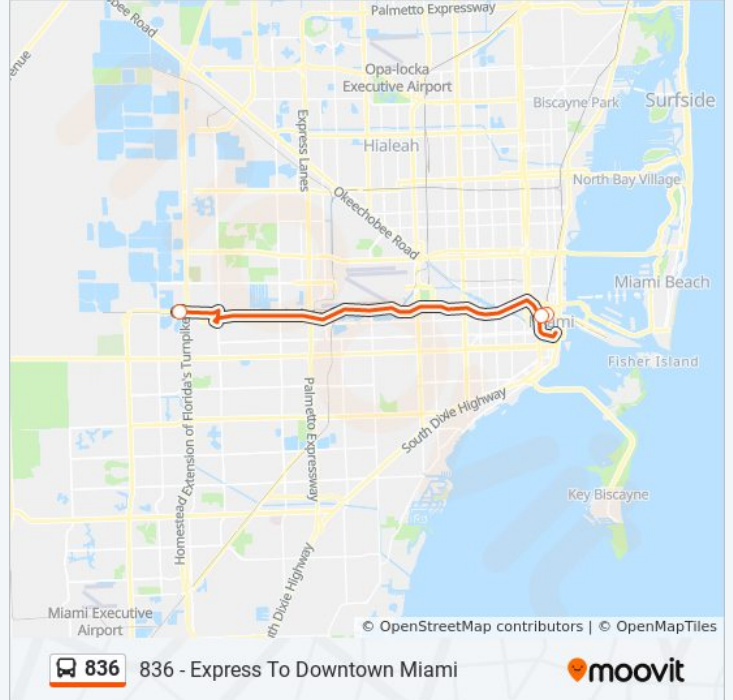

836 bus time schedules and route maps are available in an offline PDF at moovitapp.com. Use the [Moovit App](#) to see live bus times, train schedule or subway schedule, and step-by-step directions for all public transit in Miami.

[About Moovit](#) • [MaaS Solutions](#) • [Supported Countries](#) • [Mooviter Community](#)

© 2024 Moovit - All Rights Reserved

Check Live Arrival Times