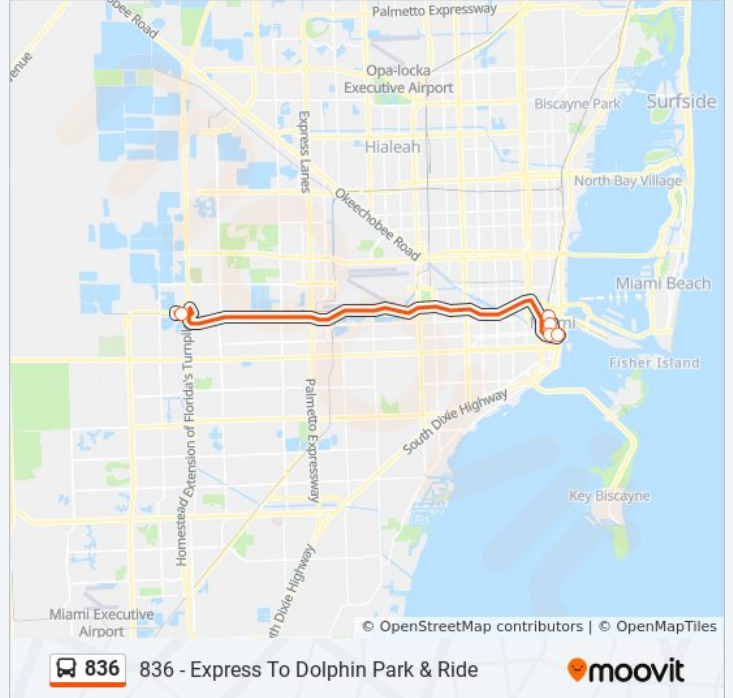

836

Dolphin Park-and-ride To Downtown

Get The App

The 836 bus line (Dolphin Park-and-ride To Downtown) has 2 routes. For regular weekdays, their operation hours are: (1) 836 - Dolphin Park & Ride: 6:23 AM - 7:16 PM (2) 836 - Downtown Miami: 5:50 AM - 6:40 PM
Use the Moovit App to find the closest 836 bus station near you and find out when is the next 836 bus arriving.

Direction: 836 - Dolphin Park & Ride

6 stops

[VIEW LINE SCHEDULE](#)

Overtown Transit Village

State Plaza Metromover Station

Nw 1 Av@Nw 2 St

SW 1 St & SW 1 Av

Se 1st@Se 1 Av

Dolphin Station Park-And-Ride

836 bus Time Schedule

836 - Dolphin Park & Ride Route Timetable:

Sunday	Not Operational
Monday	6:23 AM - 7:16 PM
Tuesday	6:23 AM - 7:16 PM
Wednesday	6:23 AM - 7:16 PM
Thursday	6:23 AM - 7:16 PM
Friday	6:23 AM - 7:16 PM
Saturday	Not Operational

836 bus Info

Direction: 836 - Dolphin Park & Ride

Stops: 6

Trip Duration: 29 min

Line Summary:

Direction: 836 - Downtown Miami

7 stops

[VIEW LINE SCHEDULE](#)