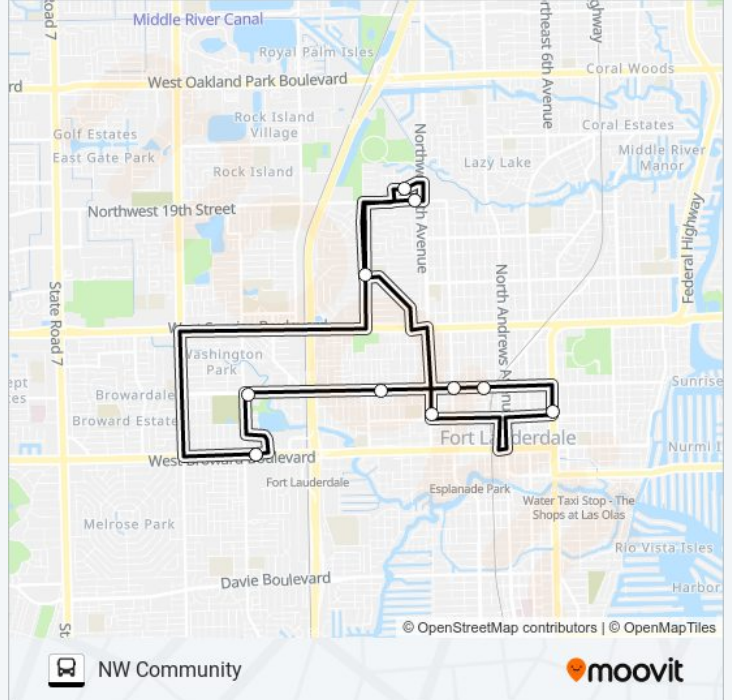

NW COMMUNITY

NW Community

Get The App

The bus line NW Community has one route. For regular weekdays, their operation hours are:

(1) NW Community: 6:30 AM - 7:00 PM

Use the Moovit App to find the closest NW COMMUNITY bus station near you and find out when is the next NW COMMUNITY bus arriving.

Direction: NW Community

11 stops

[VIEW LINE SCHEDULE](#)

Sun Trolley- Walmart

Sun Trolley - African American Research Library

Provident Park

Old Dillard Museum

Fresh Market

Peter Feldman Park

Save-A-Lot

Lauderdale Manors Elementary School

Hillmont Gardens Apts.

Dd's Discounts

Sun Trolley- Walmart

NW COMMUNITY bus Time Schedule

NW Community Route Timetable:

Sunday	Not Operational
Monday	6:30 AM - 7:00 PM
Tuesday	6:30 AM - 7:00 PM
Wednesday	6:30 AM - 7:00 PM
Thursday	6:30 AM - 7:00 PM
Friday	6:30 AM - 7:00 PM
Saturday	Not Operational

NW COMMUNITY bus Info**Direction:** NW Community**Stops:** 11**Trip Duration:** 40 min**Line Summary:**