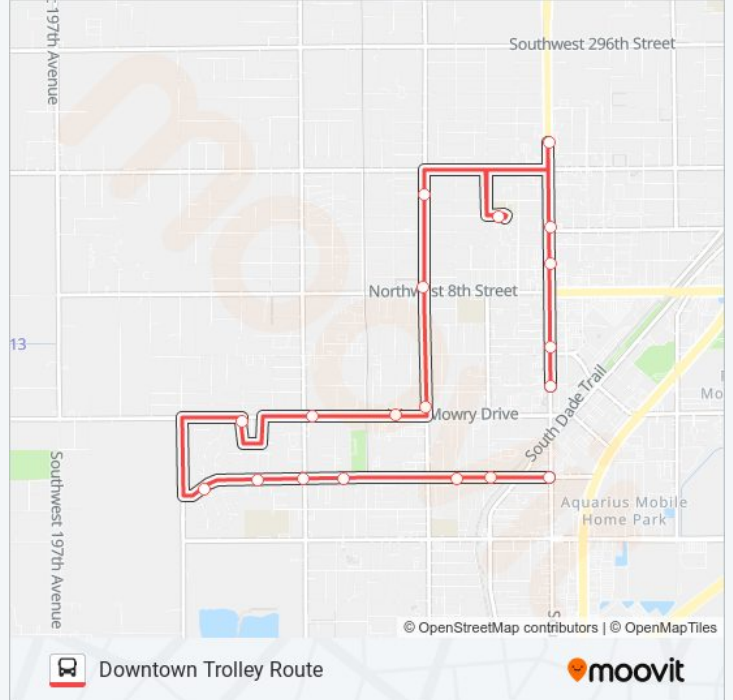

DOWNTOWN Downtown Trolley Route[Get The App](#)

The DOWNTOWN bus line Downtown Trolley Route has one route. For regular weekdays, their operation hours are:

(1) Downtown: 6:00 AM - 6:00 PM

Use the Moovit App to find the closest DOWNTOWN bus station near you and find out when is the next DOWNTOWN bus arriving.

Direction: Downtown

19 stops

[VIEW LINE SCHEDULE](#)

N Krome Av @ NE 2 St
N Krome Av @ NE 4 St
Krome Av @ NE 9 Ct
Krome Av & NE 11 St
5. Northbound Krome Ave (Entrance Of Center)
Front Of Mast Academy
Southbound NW 6 Ave
Wittkop Park
NW 6 Av @ W Mowry Dr
W Mowry St @ NW 8 Av
W Mowry Dr & SW 187 Av
W Mowry And SW 16 Avenue
Eastbound SW 4 St (Sw 17 Ave)
Eastbound SW 4 St (Sw 16 Ave)
Eastbound SW 4 St (Sw 14 Ave)
SW 9 Ave/Phichol Williams
East Of SW 6 Ave
Eastbound SW 4 St (West Of SW 2 Ave)
Eastbound SW 4 St (West Of Krome Ave)

DOWNTOWN bus Time Schedule

Downtown Route Timetable:

Sunday	10:00 AM - 2:00 PM
Monday	6:00 AM - 6:00 PM
Tuesday	6:00 AM - 6:00 PM
Wednesday	6:00 AM - 6:00 PM
Thursday	6:00 AM - 6:00 PM
Friday	6:00 AM - 6:00 PM
Saturday	10:00 AM - 2:00 PM

DOWNTOWN bus Info

Direction: Downtown

Stops: 19

Trip Duration: 21 min

Line Summary:

DOWNTOWN bus time schedules and route maps are available in an offline PDF at moovitapp.com. Use the [Moovit App](#) to see live bus times, train schedule or subway schedule, and step-by-step directions for all public transit in Miami.