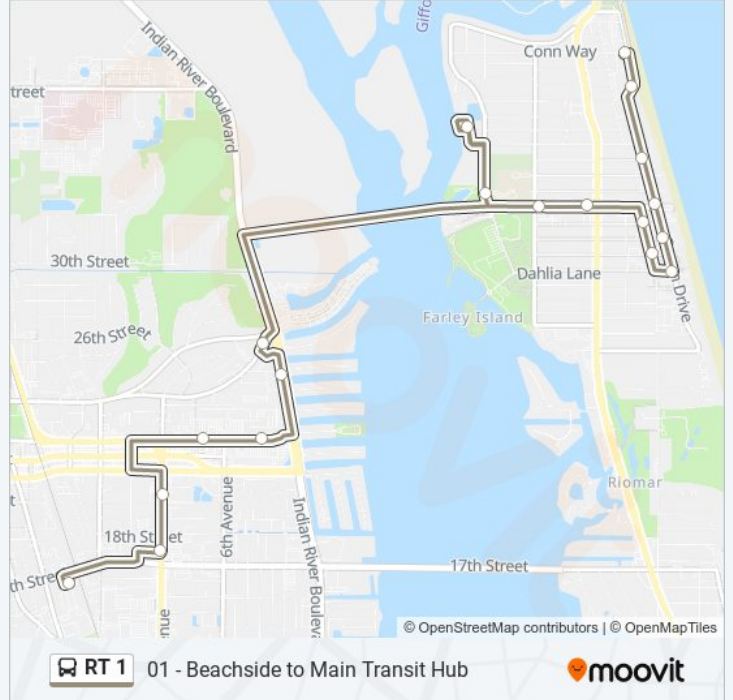

RT 1 bus time schedules and route maps are available in an offline PDF at moovitapp.com. Use the Moovit App to see live bus times, train schedule or subway schedule, and step-by-step directions for all public transit in Miami.