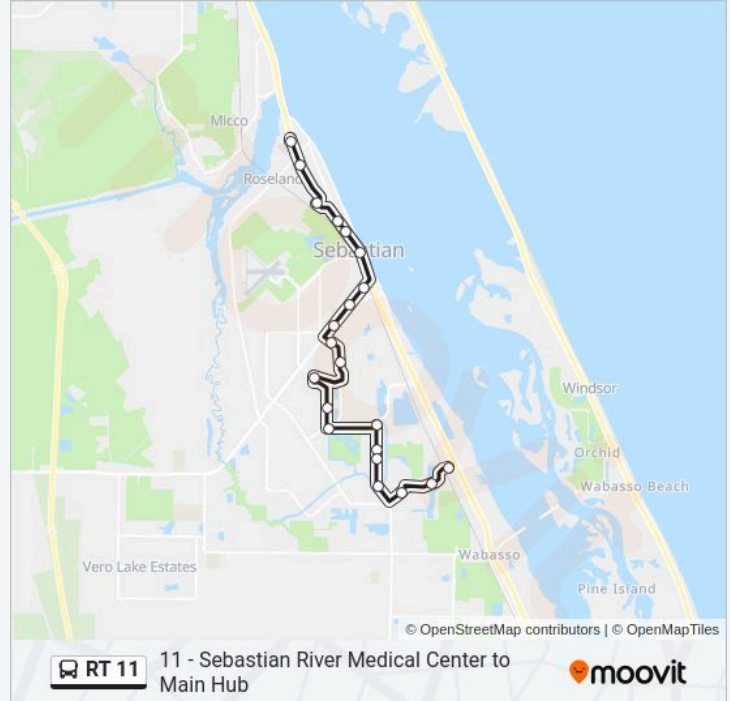

RT 11 bus Info

Direction: Sebastian River Medical Center

Stops: 22

Trip Duration: 29 min

Line Summary:

Roseland Plaza

Sebastian River Medical Center

Direction: Main Transfer Center

Sebastian River Medical Center

Riverwalk Plaza

Walmart

US 1 & Davis St. SB

US 1 & Wendy's SB

US 1 & Main St. SB

512 & Louisiana Ave.

512 & Ashbury Blvd.

RT 11 bus Info

Direction: Us 1 & Barber St. (Publix)

Stops: 21

Trip Duration: 29 min

Line Summary:

Barber St. & Arcadia Dr.

Park Place

US 1 & Barber St. (Publix)

Direction: Us 1 & Barber St. (Publix)

11 stops

[VIEW LINE SCHEDULE](#)

Main Transfer Center

10TH Ave. & 18th St.

10TH Ave. & 20th PL

Orange Blossom Roadside

US1 & 45 St.