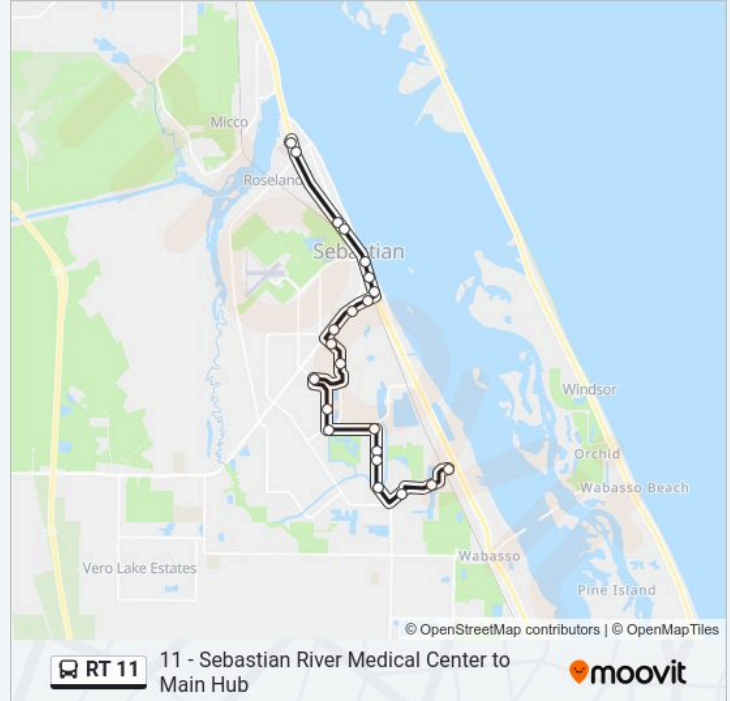

Use the Moovit App to find the closest RT 11 bus station near you and find out when is the next RT 11 bus arriving.

Direction: Sebastian River Medical Center

22 stops

[VIEW LINE SCHEDULE](#)

- US 1 & Barber St. (Publix)
- Park Place
- Barber St. & Arcadia Dr.
- Day Dr. & Schumann Dr.
- Dahl St. & Schumann Dr.
- Empress Ave. & Schumann Dr.
- Englar Dr. & Schumann Dr.
- Englar Dr. & George St.
- George St. & Vine St.
- Fleming St. & Wave St.
- Easy St. & S. Wimbrow Dr.
- Easy St. & Dickens Ave.
- 512 & Delaware Ave. NB
- 512 & Wimbrow Dr. NB
- 512 & High St.
- US 1 & Coolidge St.
- US 1 & Martin Ave. NB
- US 1 & Main St. NB
- US 1 & Wendy's NB
- US 1 & Davis St. NB

RT 11 bus Info

Direction: Sebastian River Medical Center

Stops: 22

Trip Duration: 29 min

Line Summary:

Roseland Plaza

Sebastian River Medical Center

Direction: Main Transfer Center

Sebastian River Medical Center

Riverwalk Plaza

Walmart

US 1 & Davis St. SB

US 1 & Wendy's SB

US 1 & Main St. SB

512 & Louisiana Ave.

512 & Ashbury Blvd.

Direction: Us 1 & Barber St. (Publix)

11 stops

[VIEW LINE SCHEDULE](#)

Main Transfer Center

10TH Ave. & 18th St.

10TH Ave. & 20th PL

Orange Blossom Roadside

US1 & 45 St.