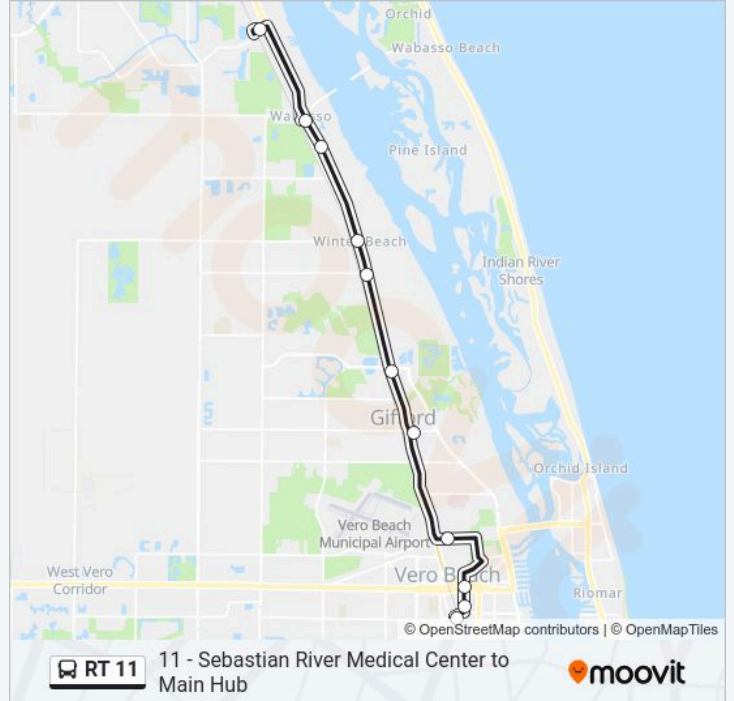

Use the Moovit App to find the closest RT 11 bus station near you and find out when is the next RT 11 bus arriving.

Direction: Sebastian River Medical Center

22 stops

[VIEW LINE SCHEDULE](#)

- US 1 & Barber St. (Publix)
- Park Place
- Barber St. & Arcadia Dr.
- Day Dr. & Schumann Dr.
- Dahl St. & Schumann Dr.
- Empress Ave. & Schumann Dr.
- Englar Dr. & Schumann Dr.
- Englar Dr. & George St.
- George St. & Vine St.
- Fleming St. & Wave St.
- Easy St. & S. Wimbrow Dr.
- Easy St. & Dickens Ave.
- 512 & Delaware Ave. NB
- 512 & Wimbrow Dr. NB
- 512 & High St.
- US 1 & Coolidge St.
- US 1 & Martin Ave. NB
- US 1 & Main St. NB
- US 1 & Wendy's NB
- US 1 & Davis St. NB

RT 11 bus Info

Direction: Sebastian River Medical Center

Stops: 22

Trip Duration: 29 min

Line Summary:

Roseland Plaza

Sebastian River Medical Center

Direction: Main Transfer Center

RT 11 bus Info

Direction: Main Transfer Center

Stops: 11

Trip Duration: 29 min

Line Summary:

Direction: Us 1 & Barber St. (Publix)

21 stops

[VIEW LINE SCHEDULE](#)

Sebastian River Medical Center

Riverwalk Plaza

Walmart

US 1 & Davis St. SB

US 1 & Wendy's SB

US 1 & Main St. SB

512 & Louisiana Ave.

512 & Ashbury Blvd.