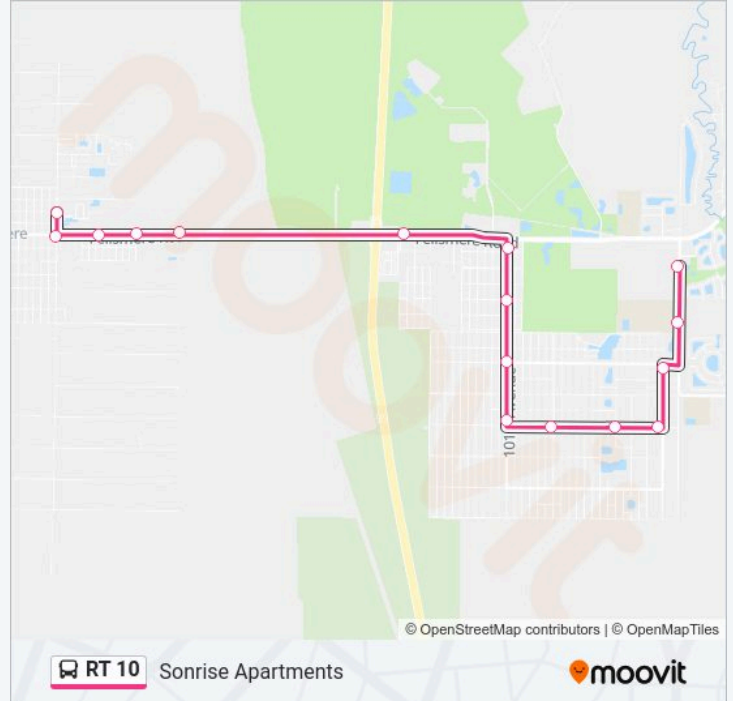

Sonrise Apartments

RT 10 bus time schedules and route maps are available in an offline PDF at moovitapp.com. Use the Moovit App to see live bus times, train schedule or subway schedule, and step-by-step directions for all public transit in Miami.

© 2025 Moovit - All Rights Reserved