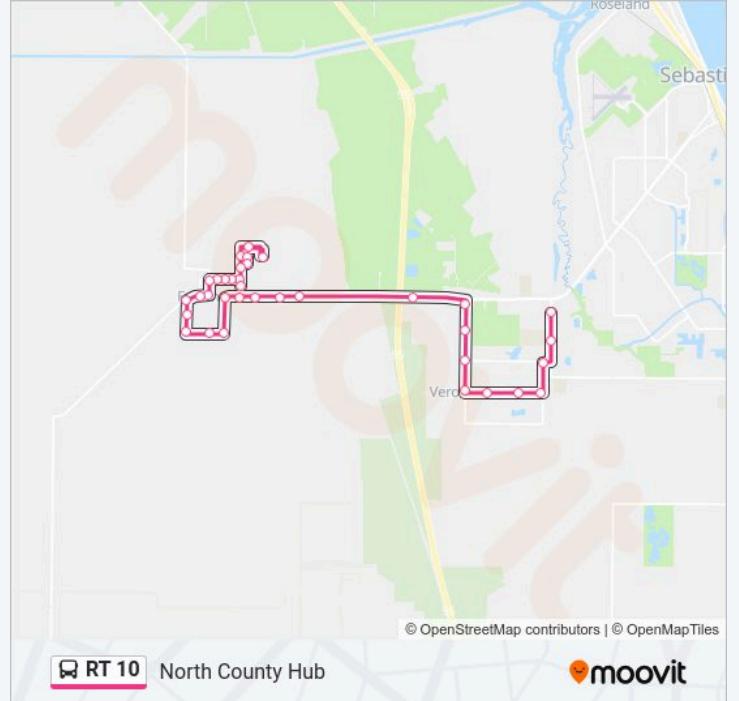

**Direction: North County Hub**

35 stops

[VIEW LINE SCHEDULE](#)

- Sonrise Apartments
- Lincoln. St. & Willow St.
- W. Grant Ave. & State St.
- Booker St. & Grant Ave.
- Booker St. & Willow St.
- Whispering Pines Apt.
- Grace Ave. & Meadow CT
- Willow St. & New York Ave.
- New York Ave. & Lime St.
- New York Ave. & Elm St.
- New York Ave. & Hickory St.
- New York Ave. & Broadway St. SB
- Broadway St. & 512
- Cypress St. & 512 WB
- S Oleander St. & 512
- S Oleander St. & Virginia Ave.
- S Oleander St. & Massachusetts Ave.
- Broadway St. & Massachusetts Ave.
- Elm St. & Massachusetts Ave.
- Elm St. & 512
- Willow St. & 512

**RT 10 bus Info**

**Direction:** North County Hub

**Stops:** 35

**Trip Duration:** 38 min

**Line Summary:**

512 & 128 Ave.

512 & 125 Dr. EB

Operation Hope/ TCCH Clinic EB

I-95 Interchange EB

512 & 101 Ave. EB

101ST Ave. & 91st St.

101ST Ave. & 87th St.

101ST Ave. & 83rd St.

83 St. & 98 Ave.

83 St. & 94 Ave.

91 Ave. & 83 St.

91 Ave. & 87 St.

Sebastian High School SB

North County Hub