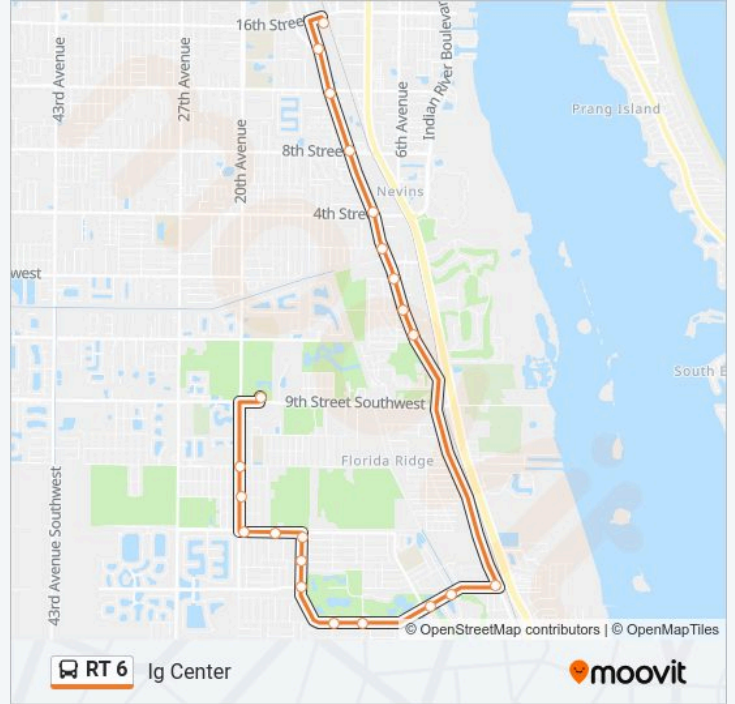

17 Ln. SW & 20 Ave.

20 Ave. & 15 St. SW

20 Ave. & 13 St. SW

IG Center

RT 6 bus time schedules and route maps are available in an offline PDF at moovitapp.com. Use the Moovit App to see live bus times, train schedule or subway schedule, and step-by-step directions for all public transit in Miami.

© 2025 Moovit - All Rights Reserved