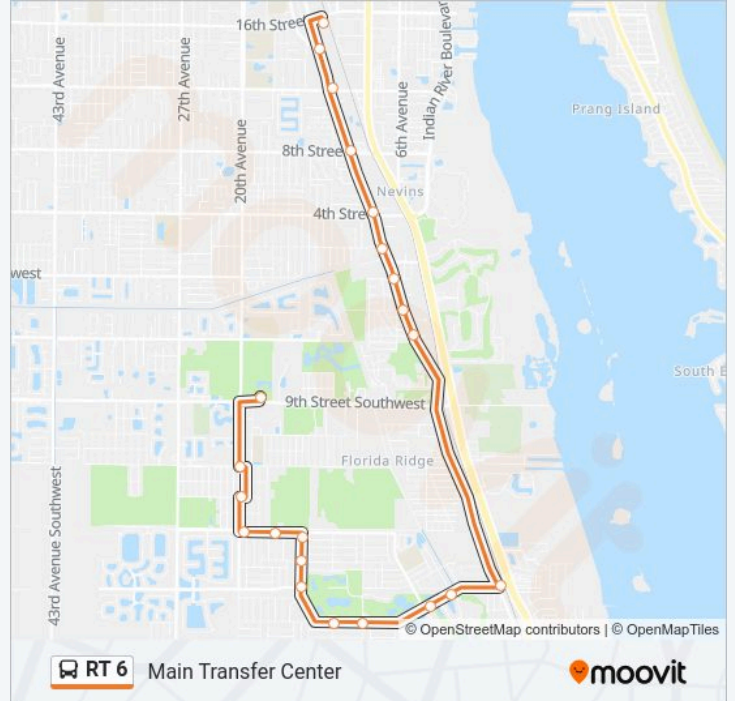

Use the Moovit App to find the closest RT 6 bus station near you and find out when is the next RT 6 bus arriving.

**Direction: Main Transfer Center**

22 stops

[VIEW LINE SCHEDULE](#)

- IG Center
- 20 Ave. & 13 St. SW
- 20 Ave. & 15 St. SW
- 17 Ln. SW & 20 Ave.
- 17 Ln. SW & 15 Ave.
- Highland Dr. & 17 Ln. SW
- Highland Dr. & 19 St. SW
- Highland Dr. & 21 St. SW
- Highland Dr. & 10 Ave. SW
- Highland Dr. & 8 Ave. SW
- Highlands Clubhouse
- Highland Dr. & Sunrise Dr.
- Highland Dr. & Old Dixie Hwy (NB)
- Old Dixie Hwy & 4 Pl. SW
- Old Dixie Hwy & 3rd St. SW
- Old Dixie Hwy & 1 St. SW
- Old Dixie Hwy & 2nd St.
- Homeless Center & 4 St.
- Old Dixie Hwy & 8 St. (NB)
- Old Dixie Hwy & 12 St. -NB
- Old Dixie Hwy & 14 Ave. (NB)

**RT 6 bus Info**

**Direction:** Main Transfer Center

**Stops:** 22

**Trip Duration:** 29 min

**Line Summary:**

## Main Transfer Center

### Direction: South Vero Plaza (Oslo Road)

20 stops

[VIEW LINE SCHEDULE](#)

IG Center

Goodwill W

South Point Plaza WB

South Point Plaza (Publix)

Goodwill E