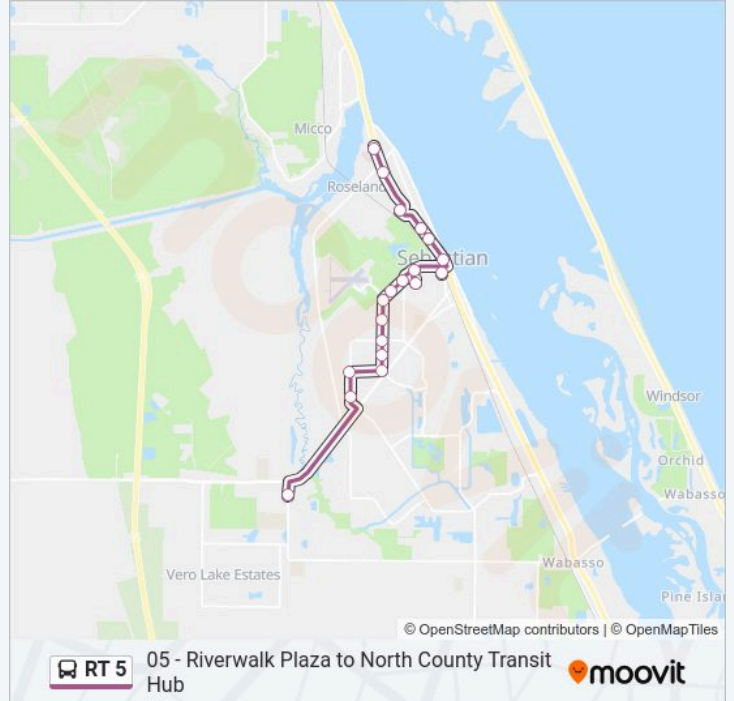

Use the Moovit App to find the closest RT 5 bus station near you and find out when is the next RT 5 bus arriving.

Direction: North County Hub

19 stops

[VIEW LINE SCHEDULE](#)

Sebastian River Medical Center

Riverwalk Plaza

Walmart

US 1 & Davis St. SB

US 1 & Wendy's SB

US 1 & Main St. SB

Grace's Landing

Main St. & Powerline Rd.

Pelican Isle

Main St. & Easy St.

Main St. & Poinciana St.

Main St. & Fleming St.

Fleming St. & Hibiscus Ave.

Fleming St. & Lake Dr.

Fleming St. & Layport Dr.

Fleming St. & Vocelle Ave.

Vocelle Ave. & Barber St.

RT 5 bus Info

Direction: North County Hub

Stops: 19

Trip Duration: 29 min

Line Summary:

Direction: Sebastian River Medical Center

19 stops

[VIEW LINE SCHEDULE](#)