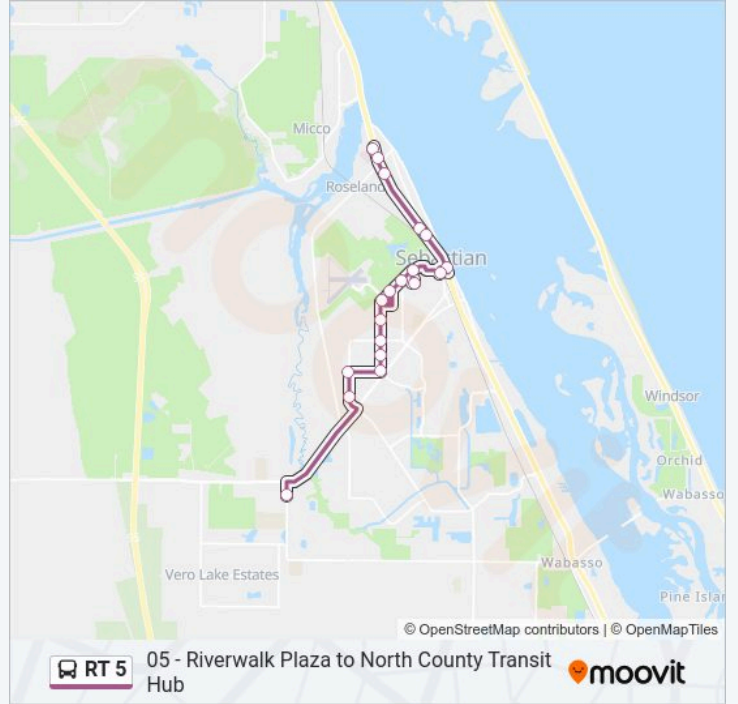

Use the Moovit App to find the closest RT 5 bus station near you and find out when is the next RT 5 bus arriving.

Direction: North County Hub

19 stops

[VIEW LINE SCHEDULE](#)

Sebastian River Medical Center

Riverwalk Plaza

Walmart

US 1 & Davis St. SB

US 1 & Wendy's SB

US 1 & Main St. SB

Grace's Landing

Main St. & Powerline Rd.

Pelican Isle

RT 5 bus Time Schedule

Sebastian River Medical Center Route Timetable:

Monday	6:30 AM-6:30 PM
Tuesday	6:30 AM-6:30 PM
Wednesday	6:30 AM-6:30 PM
Thursday	6:30 AM-6:30 PM
Friday	6:30 AM-6:30 PM
Saturday	8:30 AM-4:30 PM
Sunday	Not Operational

RT 5 bus Info

Direction: Sebastian River Medical Center

Stops: 19

Trip Duration: 29 min

Line Summary:

RT 5 bus time schedules and route maps are available in an offline PDF at moovitapp.com. Use the Moovit App to see live bus times, train schedule or subway schedule, and step-by-step directions for all public transit in Miami.