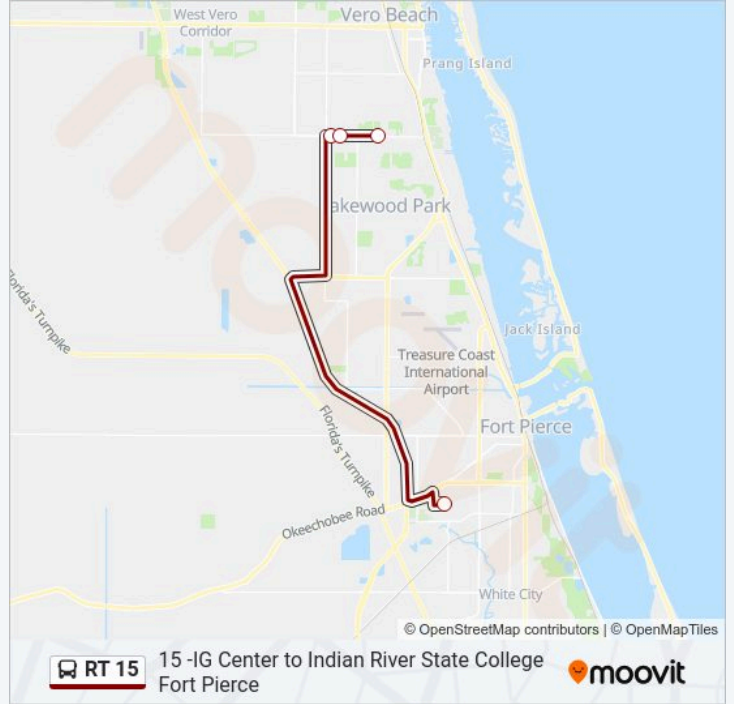

RT 15 bus time schedules and route maps are available in an offline PDF at moovitapp.com. Use the Moovit App to see live bus times, train schedule or subway schedule, and step-by-step directions for all public transit in Miami.

© 2025 Moovit - All Rights Reserved