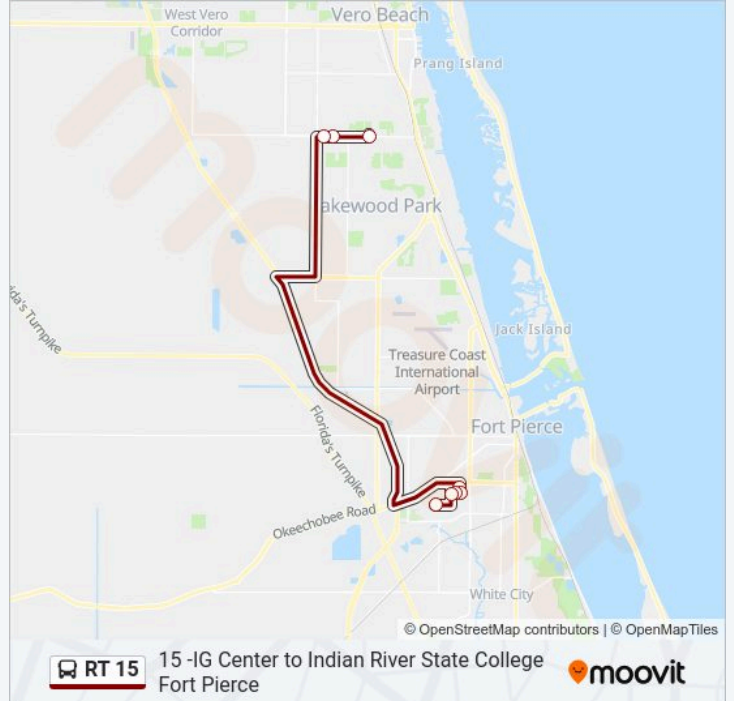

 **RT 15 Line**

15 -IG Center to Indian River State College Fort Pierce

Get The App

The RT 15 bus line (15 -IG Center to Indian River State College Fort Pierce) has 2 routes. For regular weekdays, their operation hours are:

(1) Public Safety Complex: 7:00 AM-6:00 PM(2) Ig Center: 7:30 AM-6:30 PM

Use the Moovit App to find the closest RT 15 bus station near you and find out when is the next RT 15 bus arriving.

Direction: Public Safety Complex

Cross Campus & 35 St.

Public Safety Complex

RT 15 bus Time Schedule

Public Safety Complex Route Timetable:

Monday	7:00 AM-6:00 PM
Tuesday	7:00 AM-6:00 PM
Wednesday	7:00 AM-6:00 PM
Thursday	7:00 AM-6:00 PM
Friday	7:00 AM-6:00 PM
Saturday	Not Operational
Sunday	Not Operational

RT 15 bus Info

Direction: Public Safety Complex

Stops: 8

Trip Duration: 29 min

Line Summary:

Direction: Ig Center

4 stops

[VIEW LINE SCHEDULE](#)