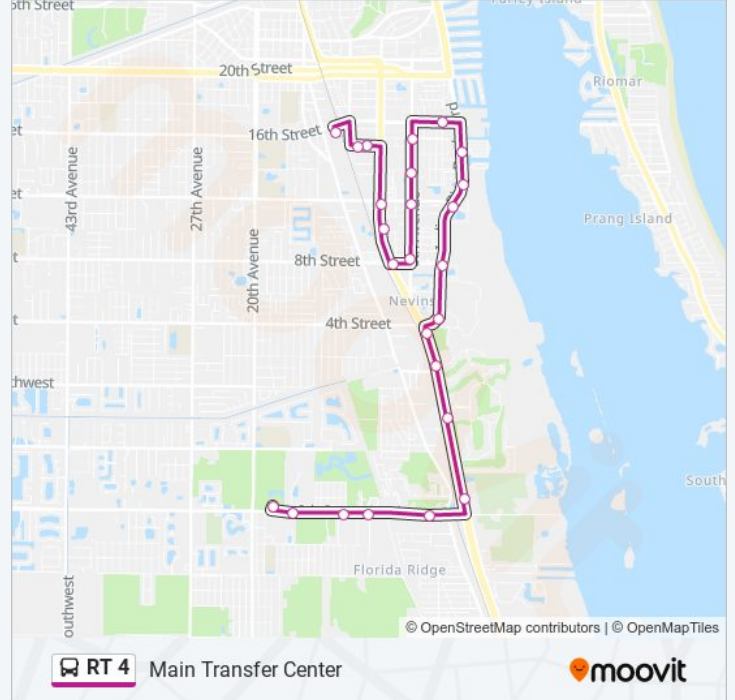

**Direction: Ig Center**

24 stops

[VIEW LINE SCHEDULE](#)

- Main Transfer Center
- Indian River Plaza - Family Dollar Eb
- Us 1 & 12 St.- (Ob)
- Us 1 & 10 St.- Ob
- Us 1 & 8 St. (Ob)
- 6th Ave. & 8 St. (Pemberly Palms) Nb
- 6th Ave. & 12 St. Nb
- 14th St. (Gardenia Gardens) Nb
- 6th Ave. & 16 St. (Ob)
- 17 St. & 3rd Ct. (Ob)
- Indian River Blvd. & Bridge Water Medical Sb
- Indian River Blvd. & Indian River Apartments Sb
- Indian River Blvd. & 12 St. Sb
- Indian River Blvd. & 8 St. Sb
- Indian River Blvd. & Velde Ford
- Us 1 & 4 St. (Ob)
- Us 1 & 1 St. Sb
- Vista Royale Sb (Roadside)
- Us 1 & Oslo Rd. (Sb)
- Oslo Rd. & Safari Golf Wb
- Oslo Rd. & 8 Ct SW Wb
- Oslo Rd. & 10 Ave. SW Wb

**RT 4 bus Info**

**Direction:** Ig Center

**Stops:** 24

**Trip Duration:** 29 min

**Line Summary:**

Oslo Rd. & Tcch Clinic Wb

Ig Center

**Direction: Main Transfer Center**

**RT 4 bus Info**

**Direction:** Main Transfer Center

**Stops:** 25

**Trip Duration:** 29 min

**Line Summary:**

6th Ave. & 8 St. (Pemberly Palms) Sb

Us 1 & 8 St. (lb)

Us 1 & 10 St. (lb)

Us 1 & 12 St. (lb)

Indian River Plaza - Family Dollar Wb

Indian River Plaza - K - Mart Wb

Main Transfer Center

RT 4 bus time schedules and route maps are available in an offline PDF at [moovitapp.com](https://moovitapp.com). Use the Moovit App to see live bus times, train schedule or subway schedule, and step-by-step directions for all public transit in Miami.