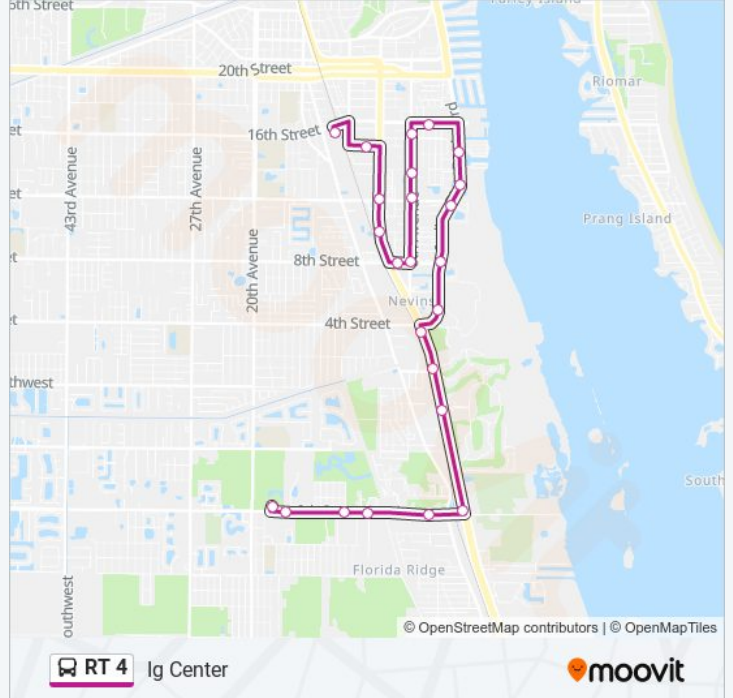

**Direction: Ig Center**

24 stops

[VIEW LINE SCHEDULE](#)

- Main Transfer Center
- Indian River Plaza - Family Dollar Eb
- Us 1 & 12 St.- (Ob)
- Us 1 & 10 St.- Ob
- Us 1 & 8 St. (Ob)
- 6th Ave. & 8 St. (Pemberly Palms) Nb
- 6th Ave. & 12 St. Nb
- 14th St. (Gardenia Gardens) Nb
- 6th Ave. & 16 St. (Ob)
- 17 St. & 3rd Ct. (Ob)
- Indian River Blvd. & Bridge Water Medical Sb
- Indian River Blvd. & Indian River Apartments Sb
- Indian River Blvd. & 12 St. Sb
- Indian River Blvd. & 8 St. Sb
- Indian River Blvd. & Velde Ford
- Us 1 & 4 St. (Ob)
- Us 1 & 1 St. Sb
- Vista Royale Sb (Roadside)
- Us 1 & Oslo Rd. (Sb)
- Oslo Rd. & Safari Golf Wb
- Oslo Rd. & 8 Ct SW Wb
- Oslo Rd. & 10 Ave. SW Wb

**RT 4 bus Info**

**Direction:** Ig Center

**Stops:** 24

**Trip Duration:** 29 min

**Line Summary:**

Oslo Rd. & Tcch Clinic Wb

Ig Center

**Direction: Main Transfer Center**

25 stops

[VIEW LINE SCHEDULE](#)

Ig Center

Oslo Rd. & Tcch Clinic Eb

Oslo Rd. & 10 Ave. SW Eb

Oslo Rd. & 8 Ct SW Eb

Oslo Rd. & Safari Golf Eb

South Vero Plaza (Oslo Road)

**RT 4 bus Info**

**Direction:** Main Transfer Center

**Stops:** 25

**Trip Duration:** 29 min

**Line Summary:**

6th Ave. & 8 St. (Pemberly Palms) Sb

Us 1 & 8 St. (lb)

Us 1 & 10 St. (lb)