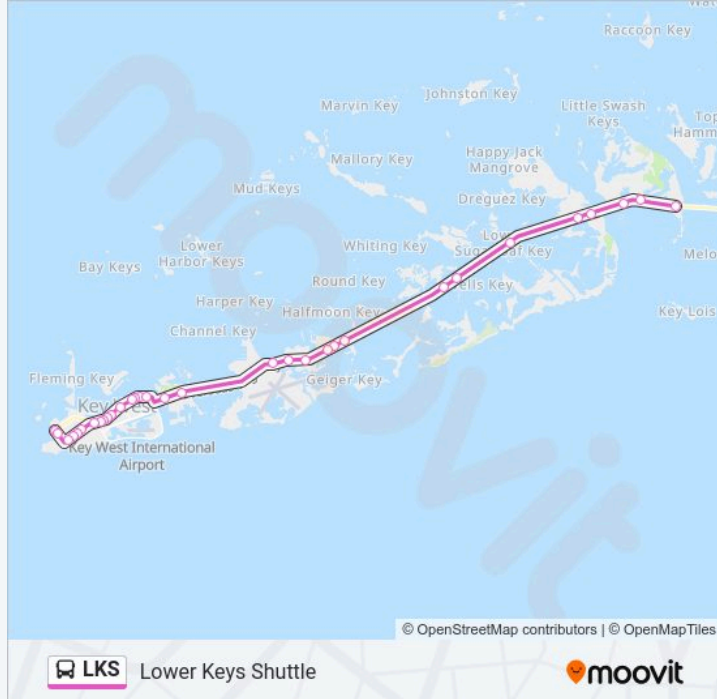

Big Coppit Key - Opposite Bobalus

Big Coppit Key - FKA Plant MM10

Big Coppit Key - Geiger Road

Blue Water RV

Bay Point - Baby's Coffee

Sugarloaf Key - Lower - Opposite Sugarloaf Lodge

Sugarloaf Key - Upper - Past Crane Blvd/School

Sugarloaf Key - Upper - Opposite Mangrove  
Mama's

Cudjoe Key - Sherriff Sub Station

Cudjoe Key - Opposite Coco's Cantina

Cudjoe Key - Evie's Subs

**Direction: Big Pine**

40 stops

[VIEW LINE SCHEDULE](#)

Whitehead & Eaton

Whitehead & Southard

Truman & Simonton

Truman Ave & Windsor Lane

Truman & Grinnell

Truman & White

N Roosevelt & George Street

N Roosevelt & 3rd Street

N Roosevelt & 4th Street