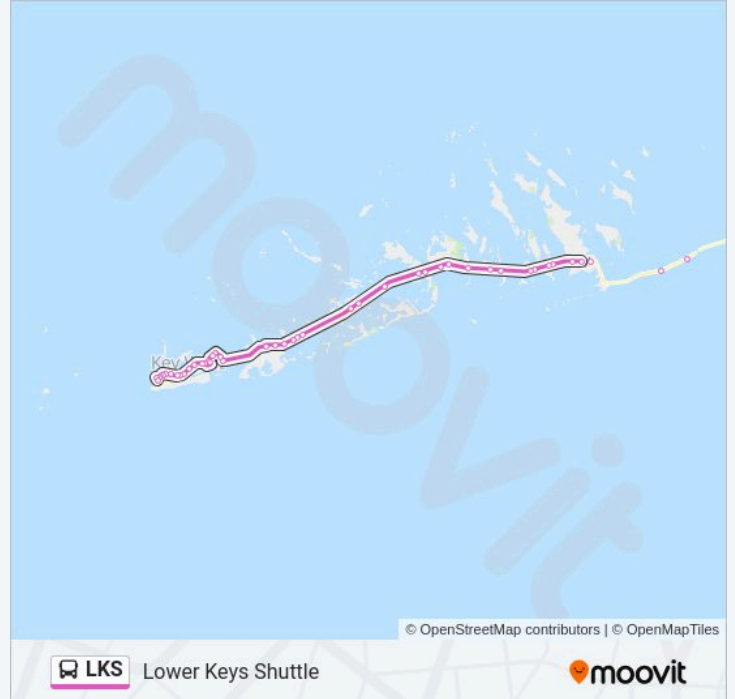

Ramrod Key - Opposite Looe Key Tiki

Ramrod Key - Prior Coral Ave

Summerland - Opposite Dion's

Summerland - Opposite Mote Lab

Cudjoe Key - Prior to Cutthroat Road

Cudjoe Key - Coco's Cantina

Cudjoe Key - Opposite Sheriff Sub Station

Sugarloaf Key - Upper - Mangrove Mama's

Sugarloaf Key - Upper - Prior Crane Blvd

Sugarloaf Key - Lower - Sugarloaf Lodge

Baypoint - Opposite Baby's Coffee

Opposite Blue Water RV

Big Coppit Key - Opposite Geiger Road

Big Coppit Key - Opposite of FKAA

Big Coppitt Key - Bobalus

Rockland Key - Calle Uno

Rockland Key - Video Store

Boca Chica - NAS

College Road & US1

Opposite Golf Club Drive

College of the Florida Keys

Key West Transit

College Road Prior to Botanical Garden

College Road - Opposite Botanical Garden

Key West - Opposite 24 North Hotel

N Roosevelt - Opposite Capital Bank

North Roosevelt & Searstown

N Roosevelt & Home Depot

N Roosevelt & 6th Street (Opposite Taco Bell)

N Roosevelt & 3rd Street (Opposite Owen)

Palm Ave & Charter Row

Palm Ave - DoT