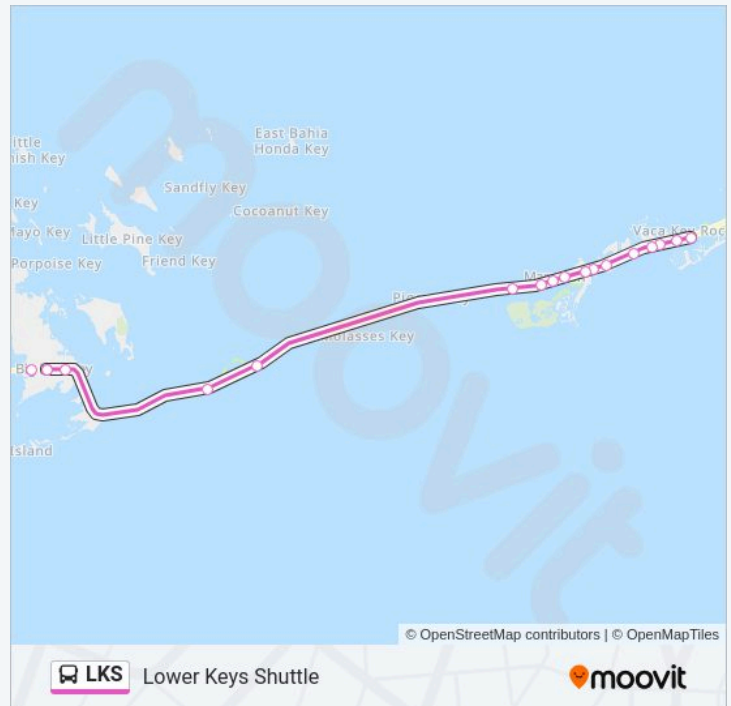

Marathon - 106th Street

US1 & 114th Street

US1 & 122nd Street

Holiday Inn

Sunday

10:21 AM - 8:47 PM

### LKS bus Info

**Direction:** Holiday Inn

**Stops:** 24

**Trip Duration:** 55 min

**Line Summary:**

### Direction: Big Pine

25 stops

[VIEW LINE SCHEDULE](#)

Holiday Inn

US1 & Sadowski Causeway

US1 & 123rd Street

US1 & 109th Street

Marathon - Airport