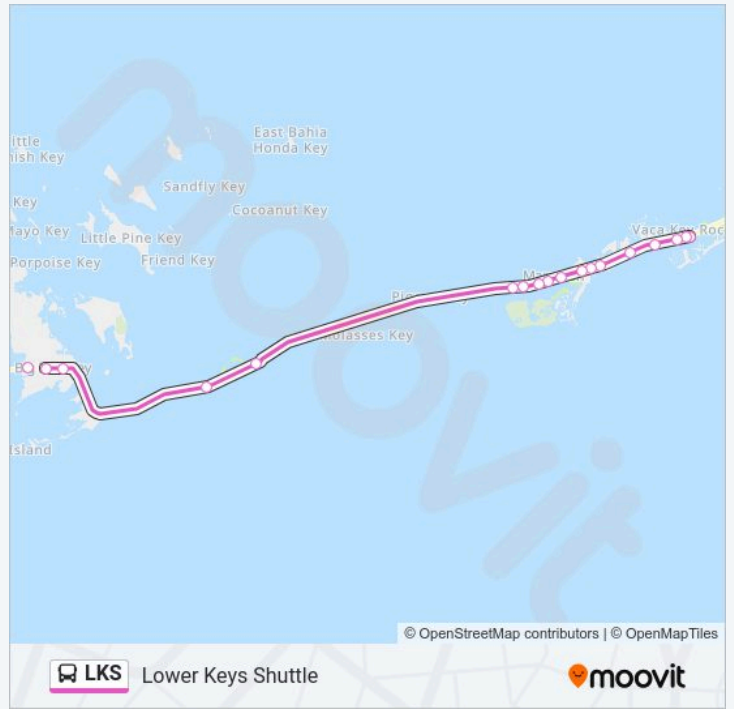

Line Summary:

Marathon - Government Center

Marathon - Coast Guard Station

Marathon - Prior to Turn Key Marina

Sunshine Key - Campground Entrance

Bahia Honda - Opposite Park Entrance

Big Pine Key - Dions

Big Pine Key - CVS / MM30

Big Pine Key - Medical Center

Little Torch Key - Barry Ave

Middle Torch Key - SR4A

Ramrod Key - Opposite Looe Key Tiki

Ramrod Key - Prior Coral Ave

Summerland - Opposite Dion's

Summerland - Opposite Mote Lab

Cudjoe Key - Evie's Subs

Direction: Marathon

55 stops

[VIEW LINE SCHEDULE](#)

Whitehead & Eaton

Whitehead & Southard

Truman & Simonton

Truman Ave & Windsor Lane

Truman & Grinnell

Truman & White

N Roosevelt & George Street

N Roosevelt & 3rd Street

N Roosevelt & 4th Street

N Roosevelt & 6th Street

N Roosevelt & 8th Street

N Roosevelt & Key Plaza

N Roosevelt & Searstown

N Roosevelt & Toppino Drive

LKS bus Time Schedule

Marathon Route Timetable:

Monday	5:40 AM - 5:59 PM
Tuesday	5:40 AM - 5:59 PM
Wednesday	5:40 AM - 5:59 PM
Thursday	5:40 AM - 5:59 PM
Friday	5:40 AM - 5:59 PM
Saturday	5:40 AM - 5:59 PM
Sunday	5:40 AM - 5:59 PM

LKS bus Info

Direction: Marathon

Stops: 55

Trip Duration: 117 min

Line Summary: