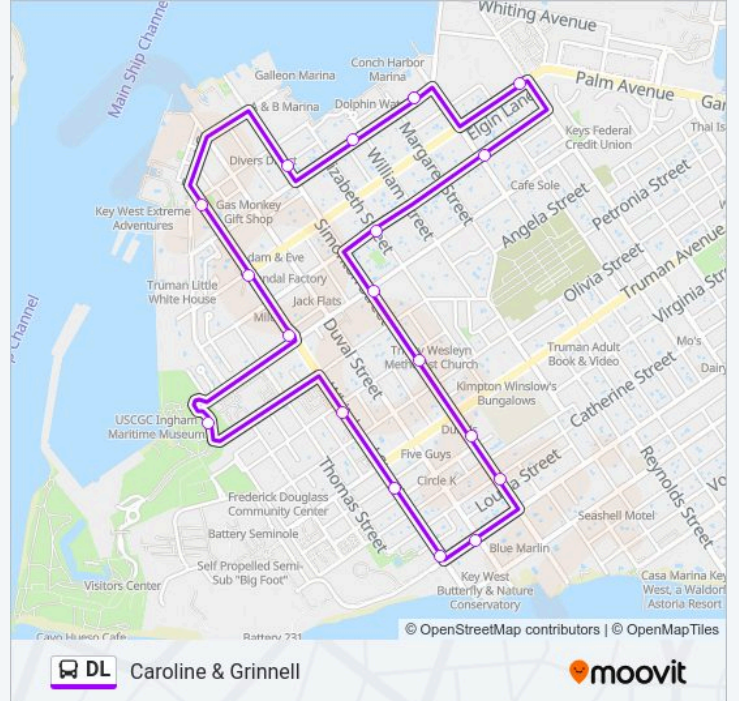

The DL bus line Caroline & Grinnell has one route. For regular weekdays, their operation hours are:

(1) Caroline & Grinnell: 8:00 AM-10:00 PM

Use the Moovit App to find the closest DL bus station near you and find out when is the next DL bus arriving.

### Direction: Caroline & Grinnell

19 stops

[VIEW LINE SCHEDULE](#)

Caroline & Grinnell  
Caroline & William  
Simonton & Dey St.  
Whitehead & Greene St.  
Whitehead & Eaton  
Whitehead & Southard  
Truman Waterfront Park- Water Park Area  
Whitehead & Petronia St.  
Whitehead & Julia Street  
Whitehead & United  
United & Duval St.  
Simonton & Catherine  
Simonton & Virginia  
Simonton & Petronia St.  
Simonton & Southard St.  
Fleming & Elizabeth St.  
Grinnell & Fleming St.  
Eaton & White  
Caroline & Grinnell

### DL bus Time Schedule

Caroline & Grinnell Route Timetable:

Monday	8:00 AM-10:00 PM
Tuesday	8:00 AM-10:00 PM
Wednesday	8:00 AM-10:00 PM
Thursday	8:00 AM-10:00 PM
Friday	8:00 AM-10:00 PM
Saturday	8:00 AM-10:00 PM
Sunday	8:00 AM-10:00 PM

### DL bus Info

**Direction:** Caroline & Grinnell

**Stops:** 19

**Trip Duration:** 39 min

**Line Summary:**

DL bus time schedules and route maps are available in an offline PDF at [moovitapp.com](https://moovitapp.com). Use the Moovit App to see live bus times, train schedule or subway schedule, and step-by-step directions for all public transit in Miami.